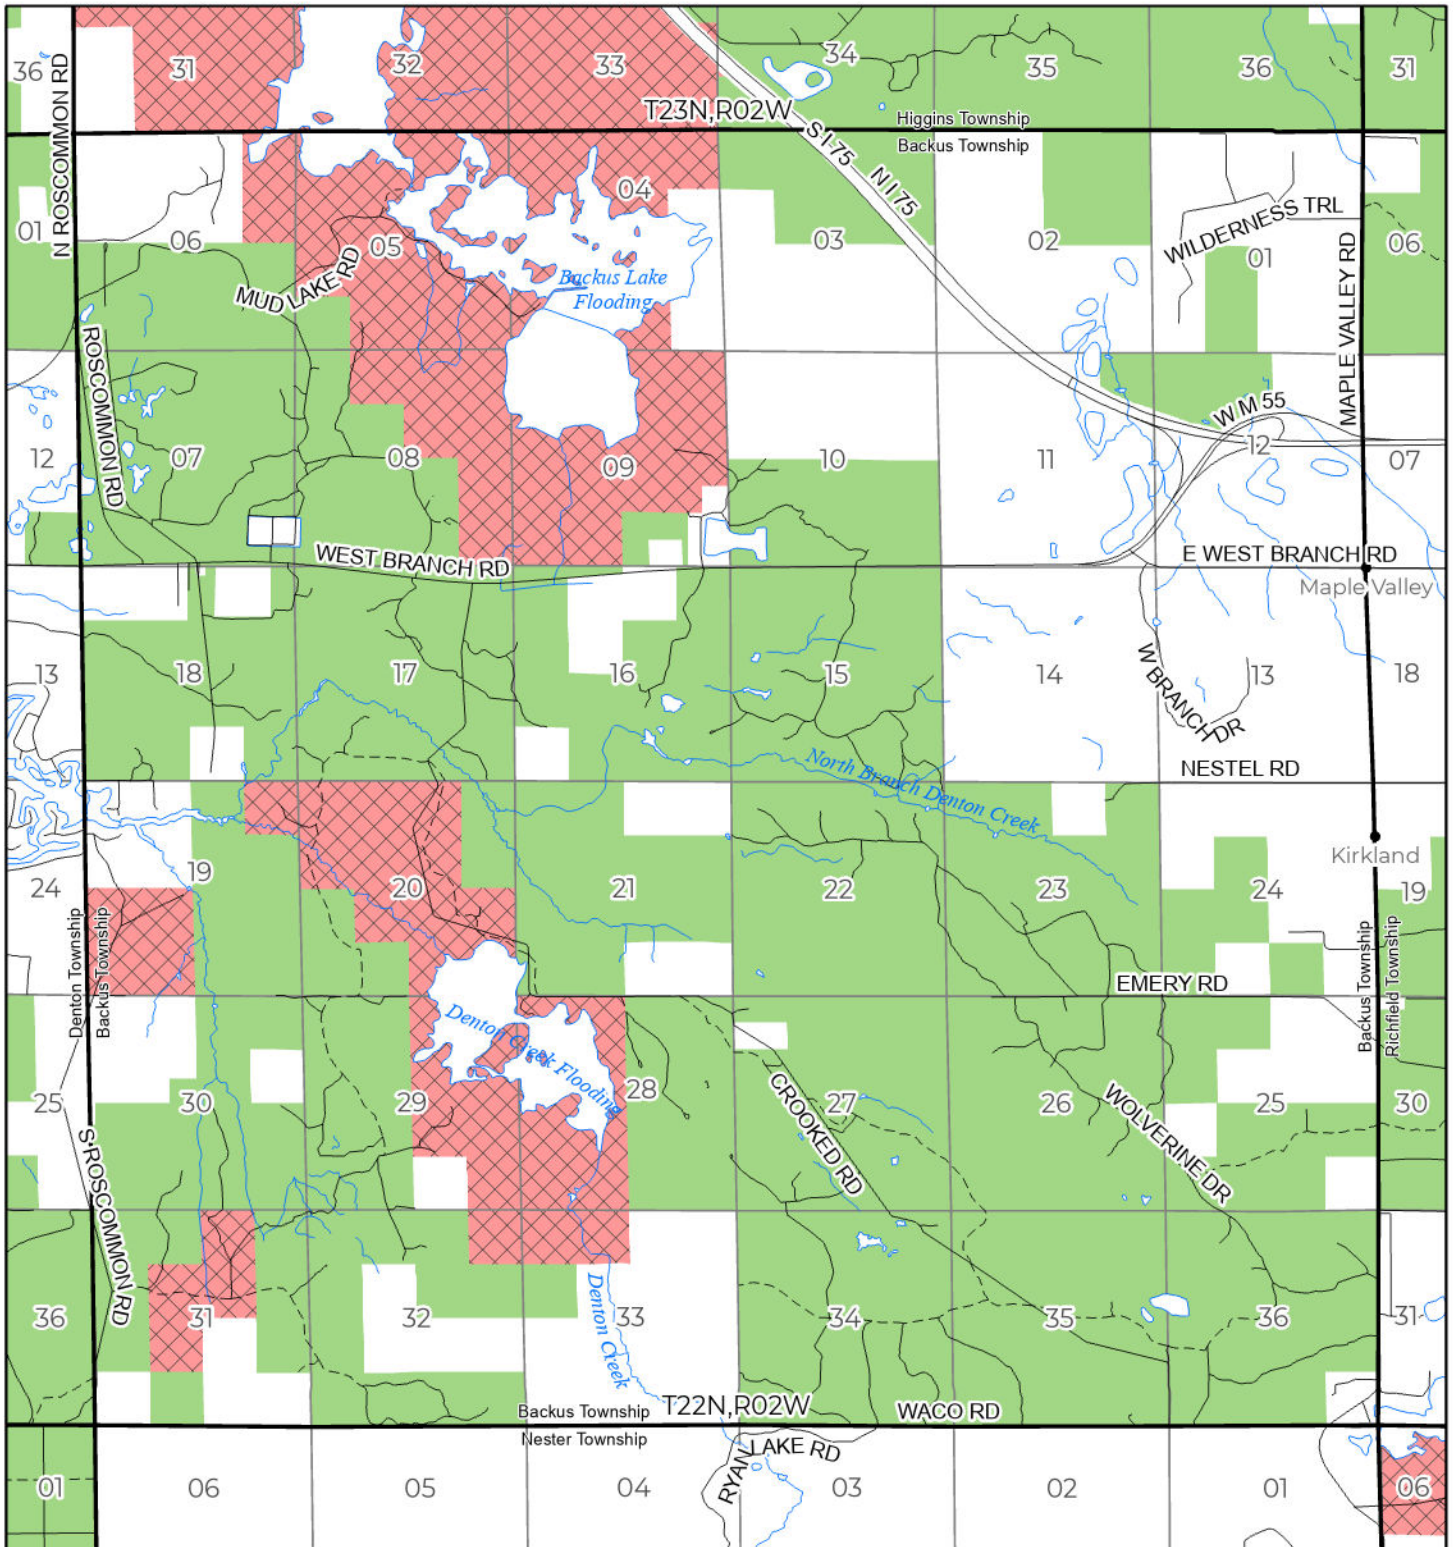

2026 FUELWOOD COLLECTION
 ROSCOMMON COUNTY
T22N,R02W

If you need assistance with this
 map, email DNR-Forestry or
 call 517-284-5900

State Forest Land Fuelwood Permissions

- Open (Recently Closed Timber Sale)
- Open
- Open (Military Restrictions – Possible closure from May to September)
- Closed