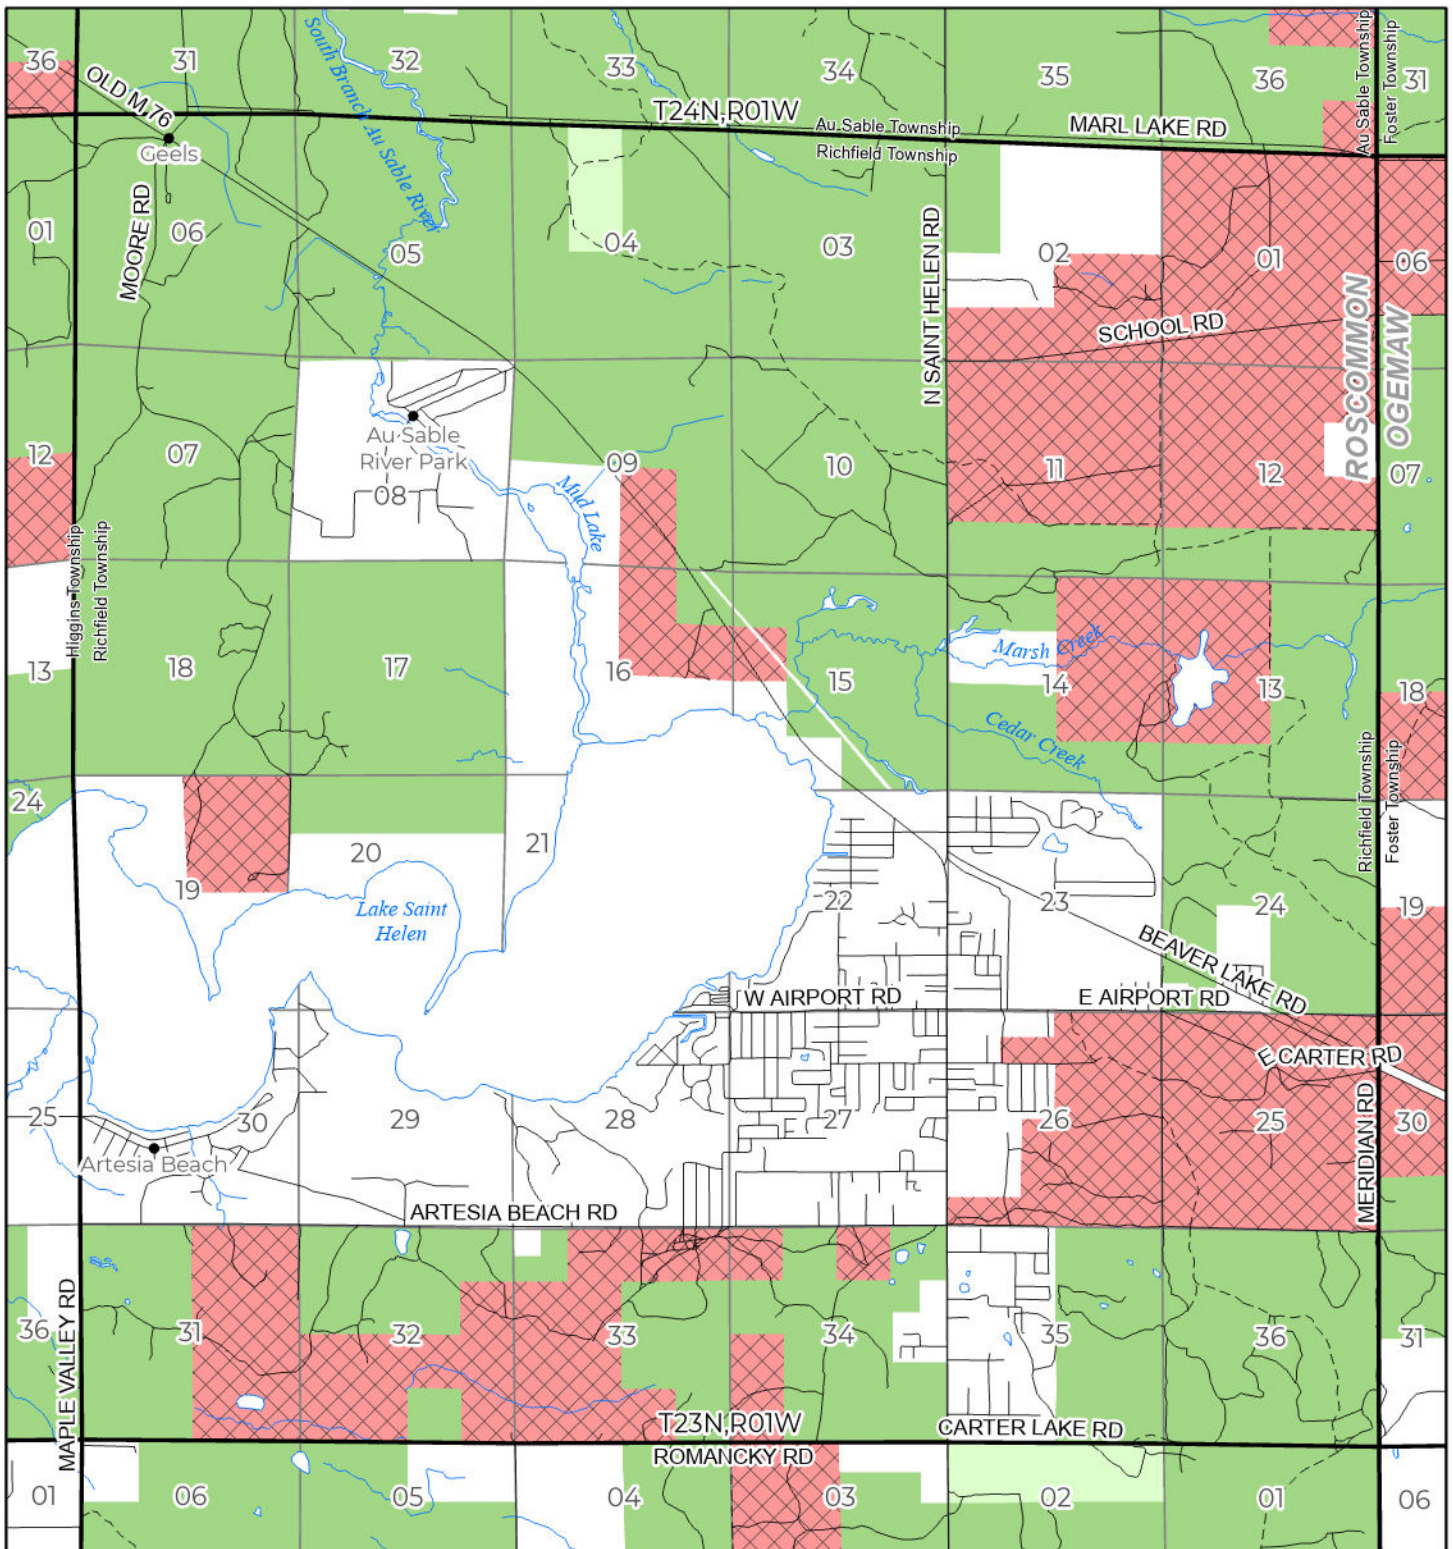

2026 FUELWOOD COLLECTION
 ROSCOMMON COUNTY
T23N,R01W

If you need assistance with this
 map, email DNR-Forestry or
 call 517-284-5900

State Forest Land Fuelwood Permissions

- Open (Recently Closed Timber Sale)
- Open
- Open (Military Restrictions – Possible closure from May to September)
- Closed