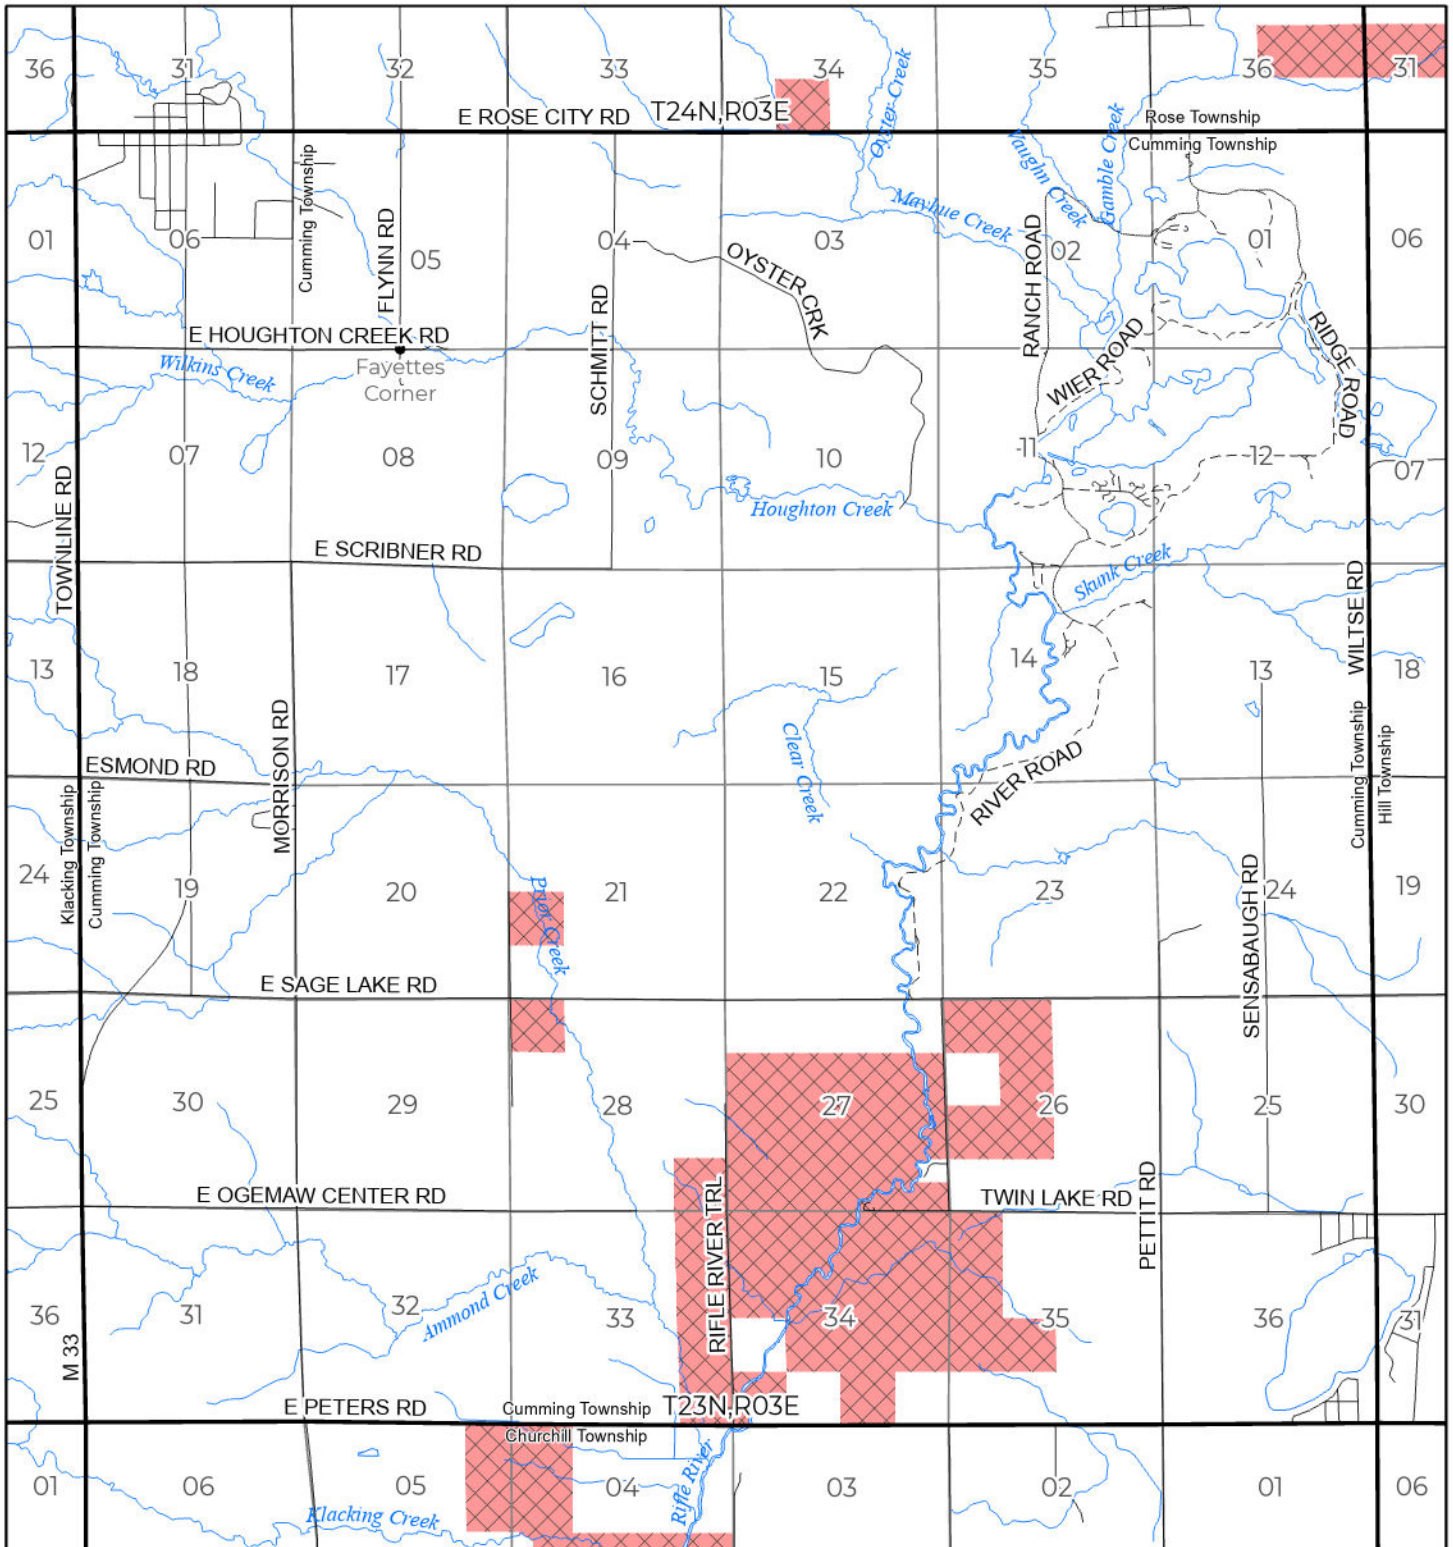

2026 FUELWOOD COLLECTION
 OGE MAW COUNTY
T23N,R03E

If you need assistance with this
 map, email DNR-Forestry or
 call 517-284-5900

State Forest Land Fuelwood Permissions

- Open (Recently Closed Timber Sale)
- Open
- Open (Military Restrictions – Possible closure from May to September)
- Closed