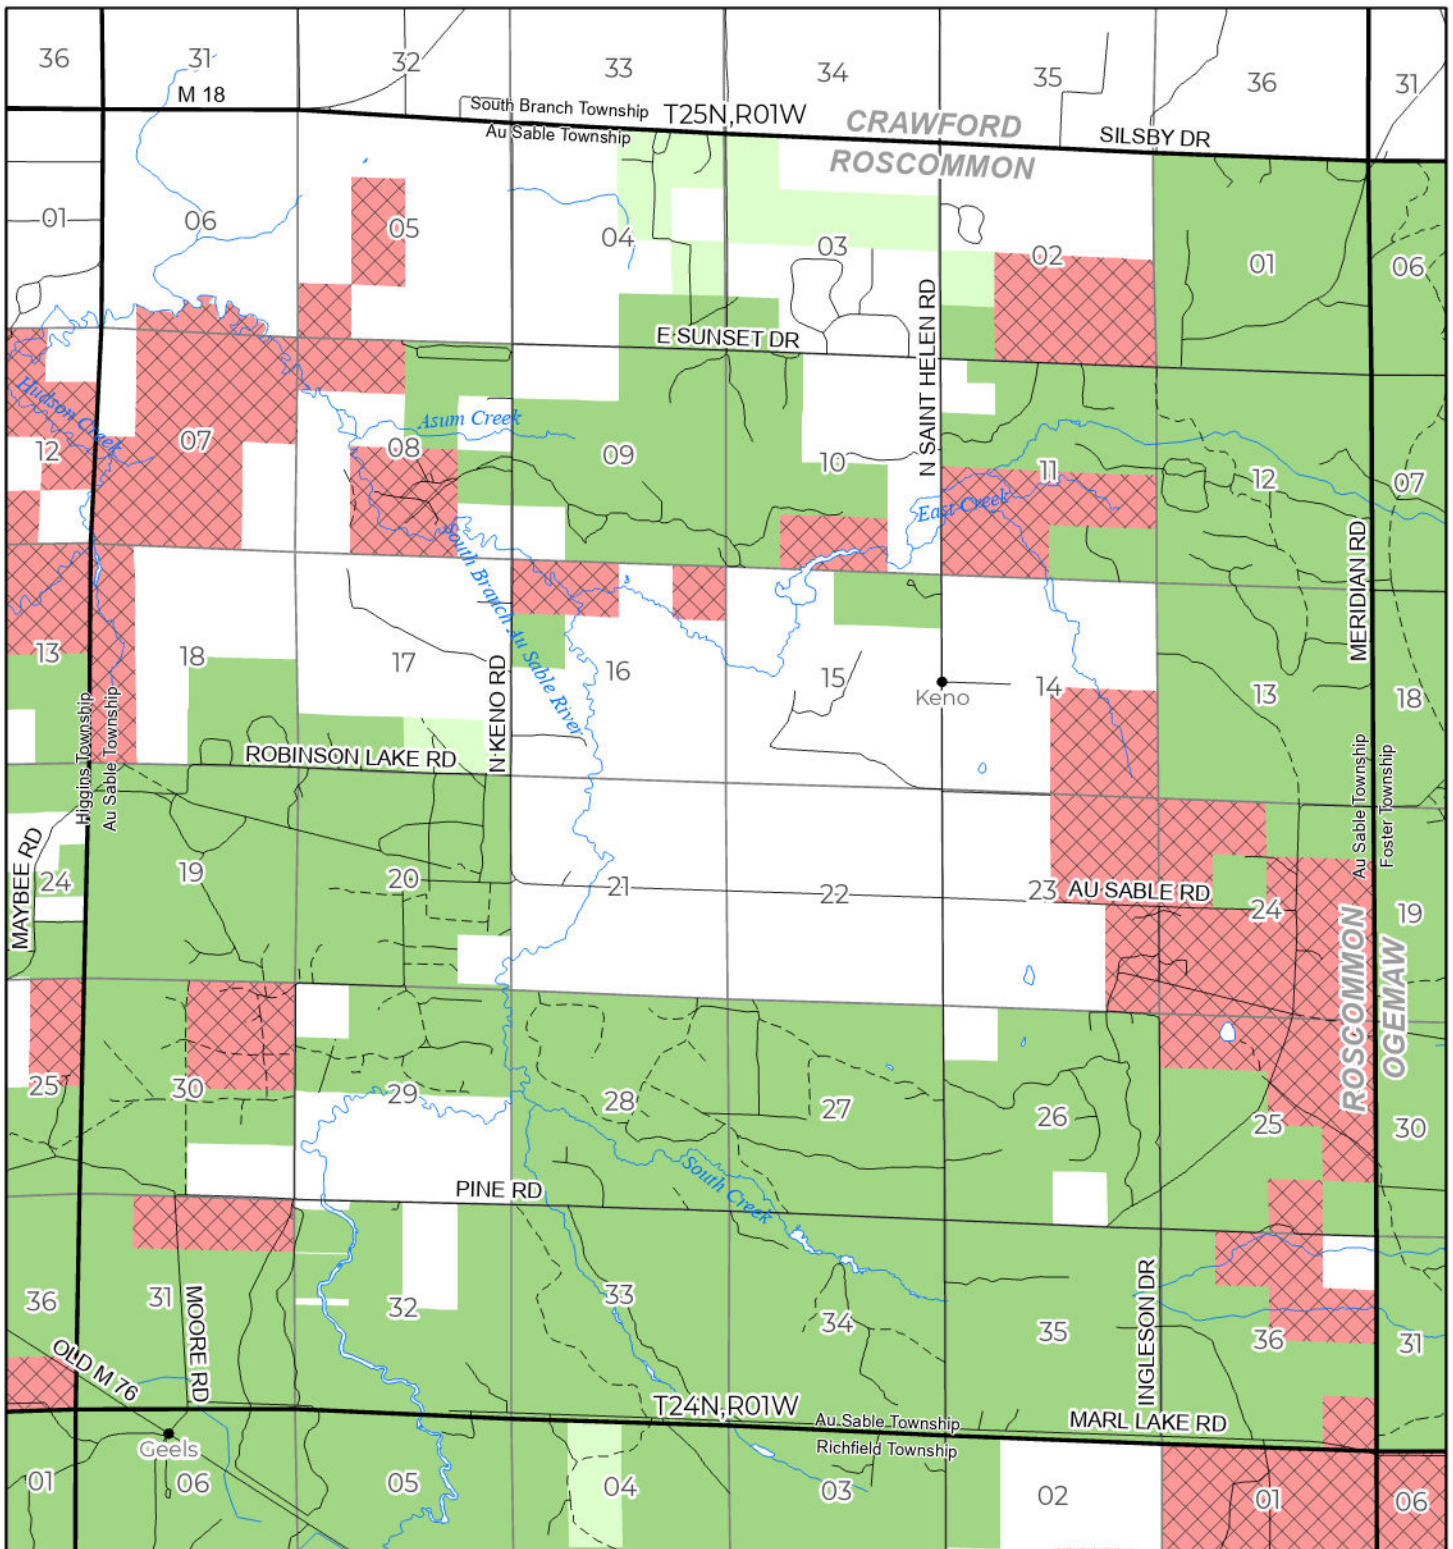

2026 FUELWOOD COLLECTION
 ROSCOMMON COUNTY
T24N,R01W

If you need assistance with this
 map, email DNR-Forestry or
 call 517-284-5900

State Forest Land Fuelwood Permissions

- Open (Recently Closed Timber Sale)
- Open
- Open (Military Restrictions – Possible closure from May to September)
- Closed