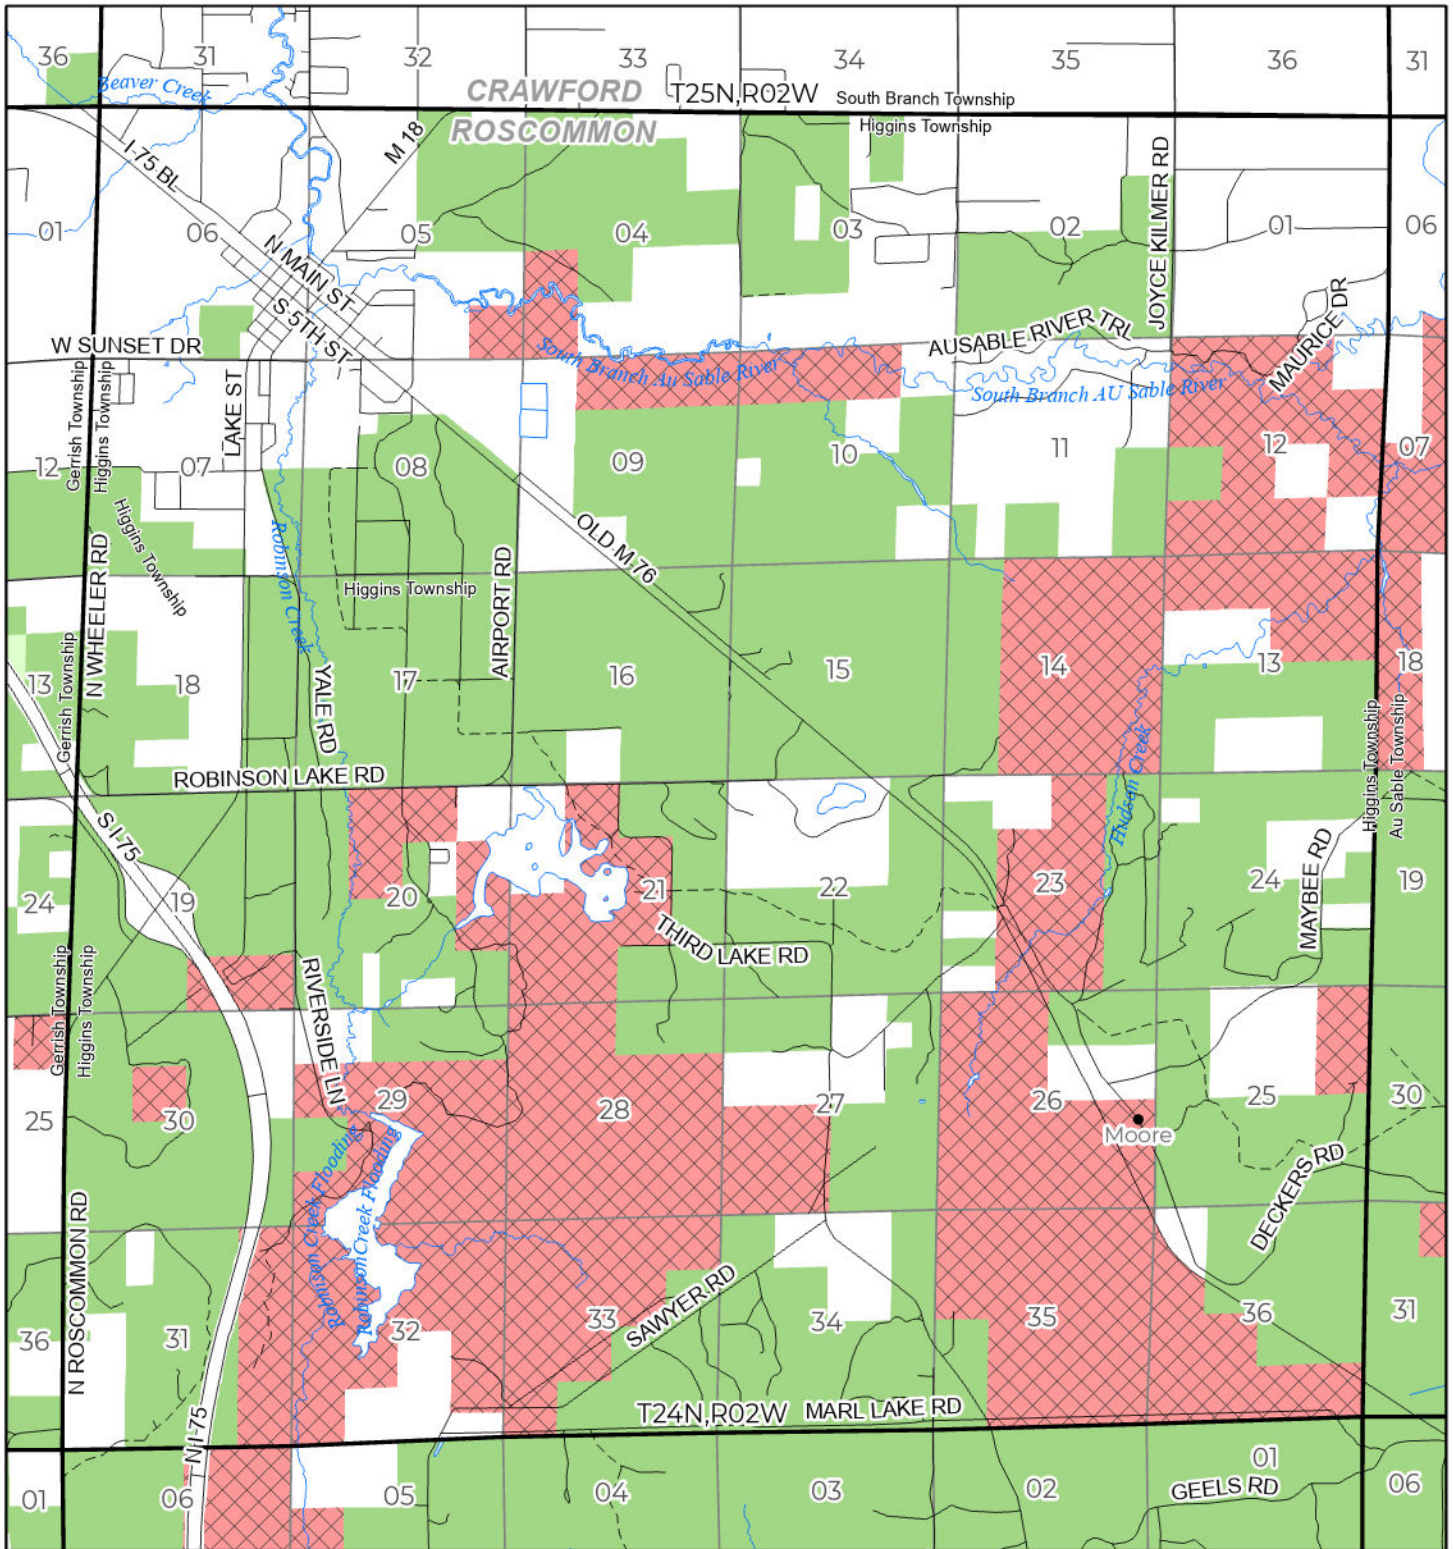

2026 FUELWOOD COLLECTION
 ROSCOMMON COUNTY
T24N,R02W

If you need assistance with this
 map, email DNR-Forestry or
 call 517-284-5900

State Forest Land Fuelwood Permissions

- Open (Recently Closed Timber Sale)
- Open
- Open (Military Restrictions – Possible closure from May to September)
- Closed

N
 Miles
 0 1

Effective: April 1, 2026