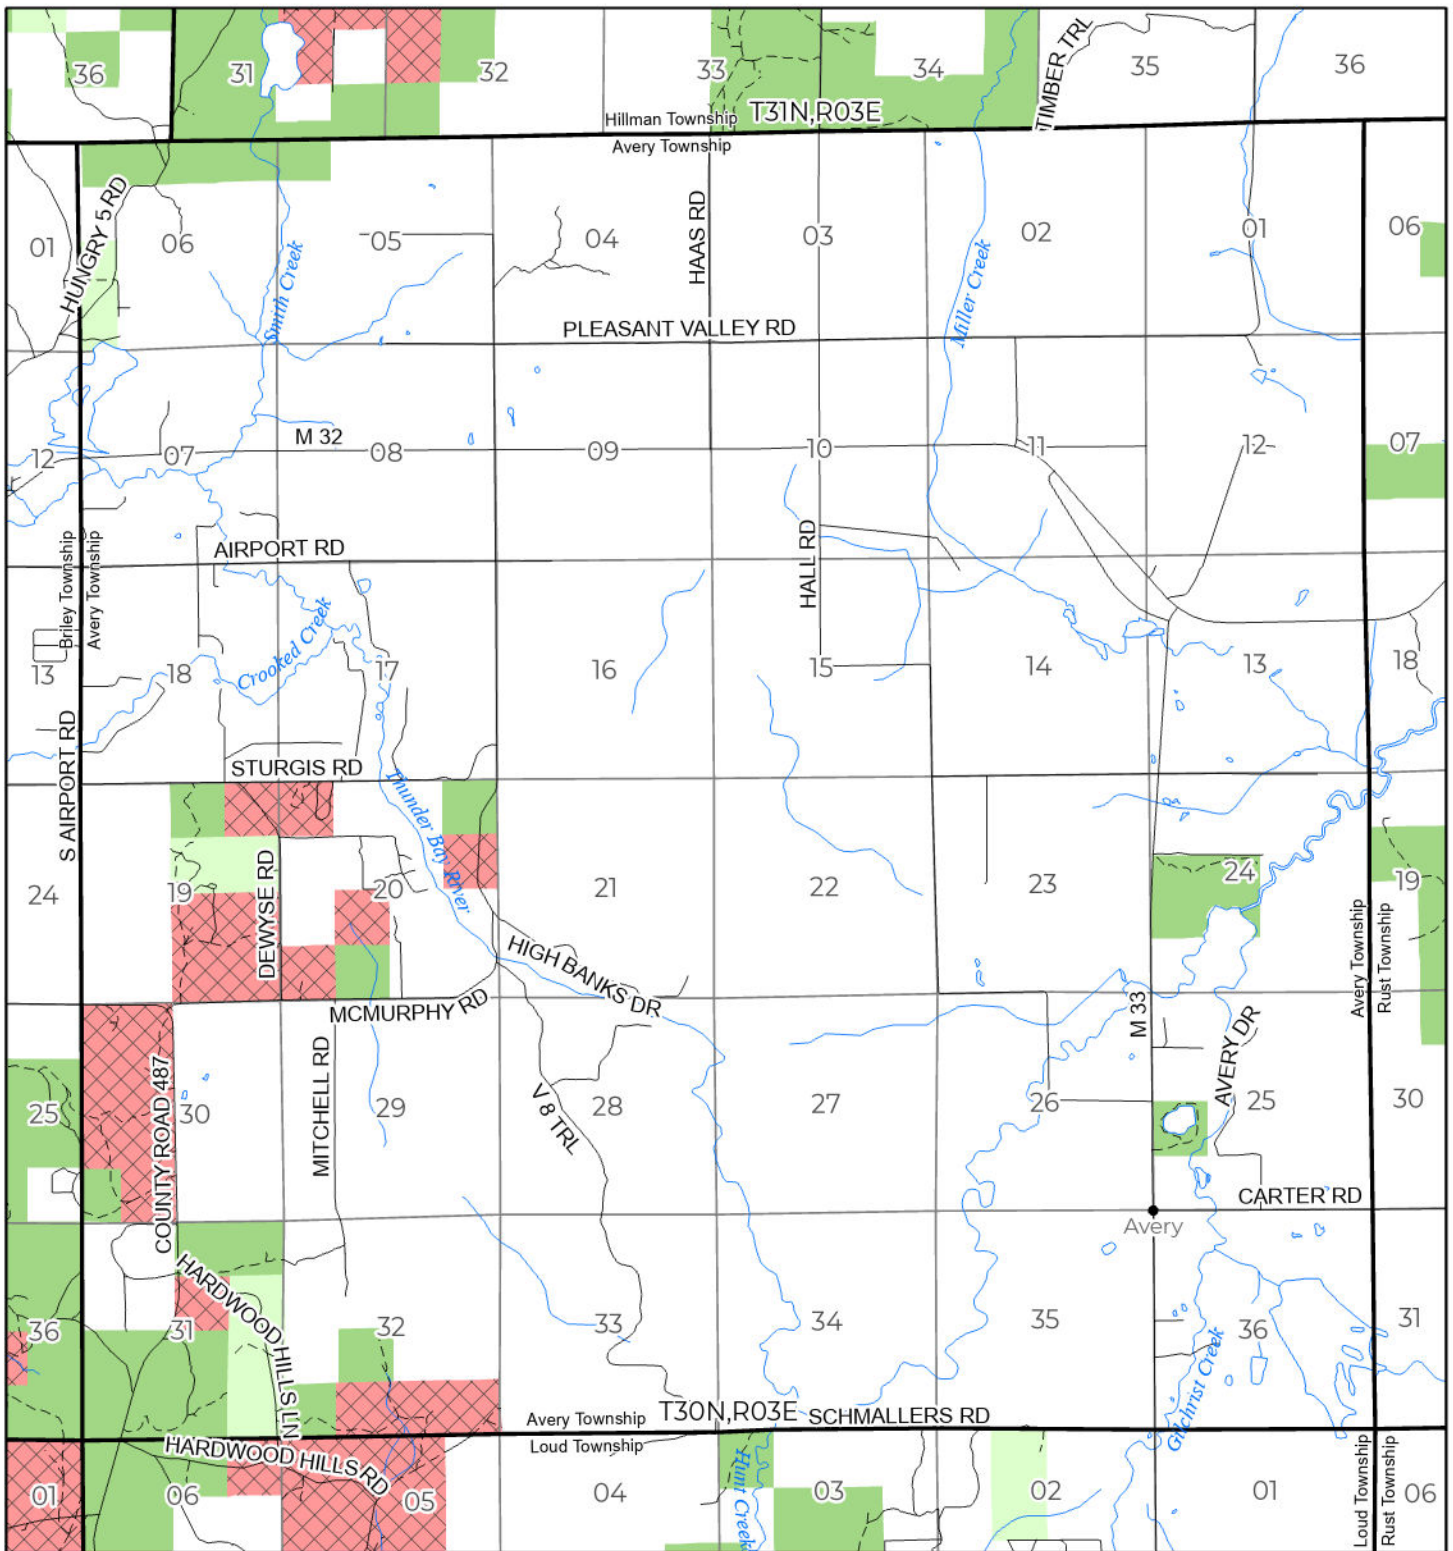

2026 FUELWOOD COLLECTION
MONTMORENCY COUNTY
T30N,R03E

If you need assistance with this
map, email DNR-Forestry or
call 517-284-5900

State Forest Land Fuelwood Permissions

- Open (Recently Closed Timber Sale)
- Open
- Open (Military Restrictions – Possible closure from May to September)
- Closed