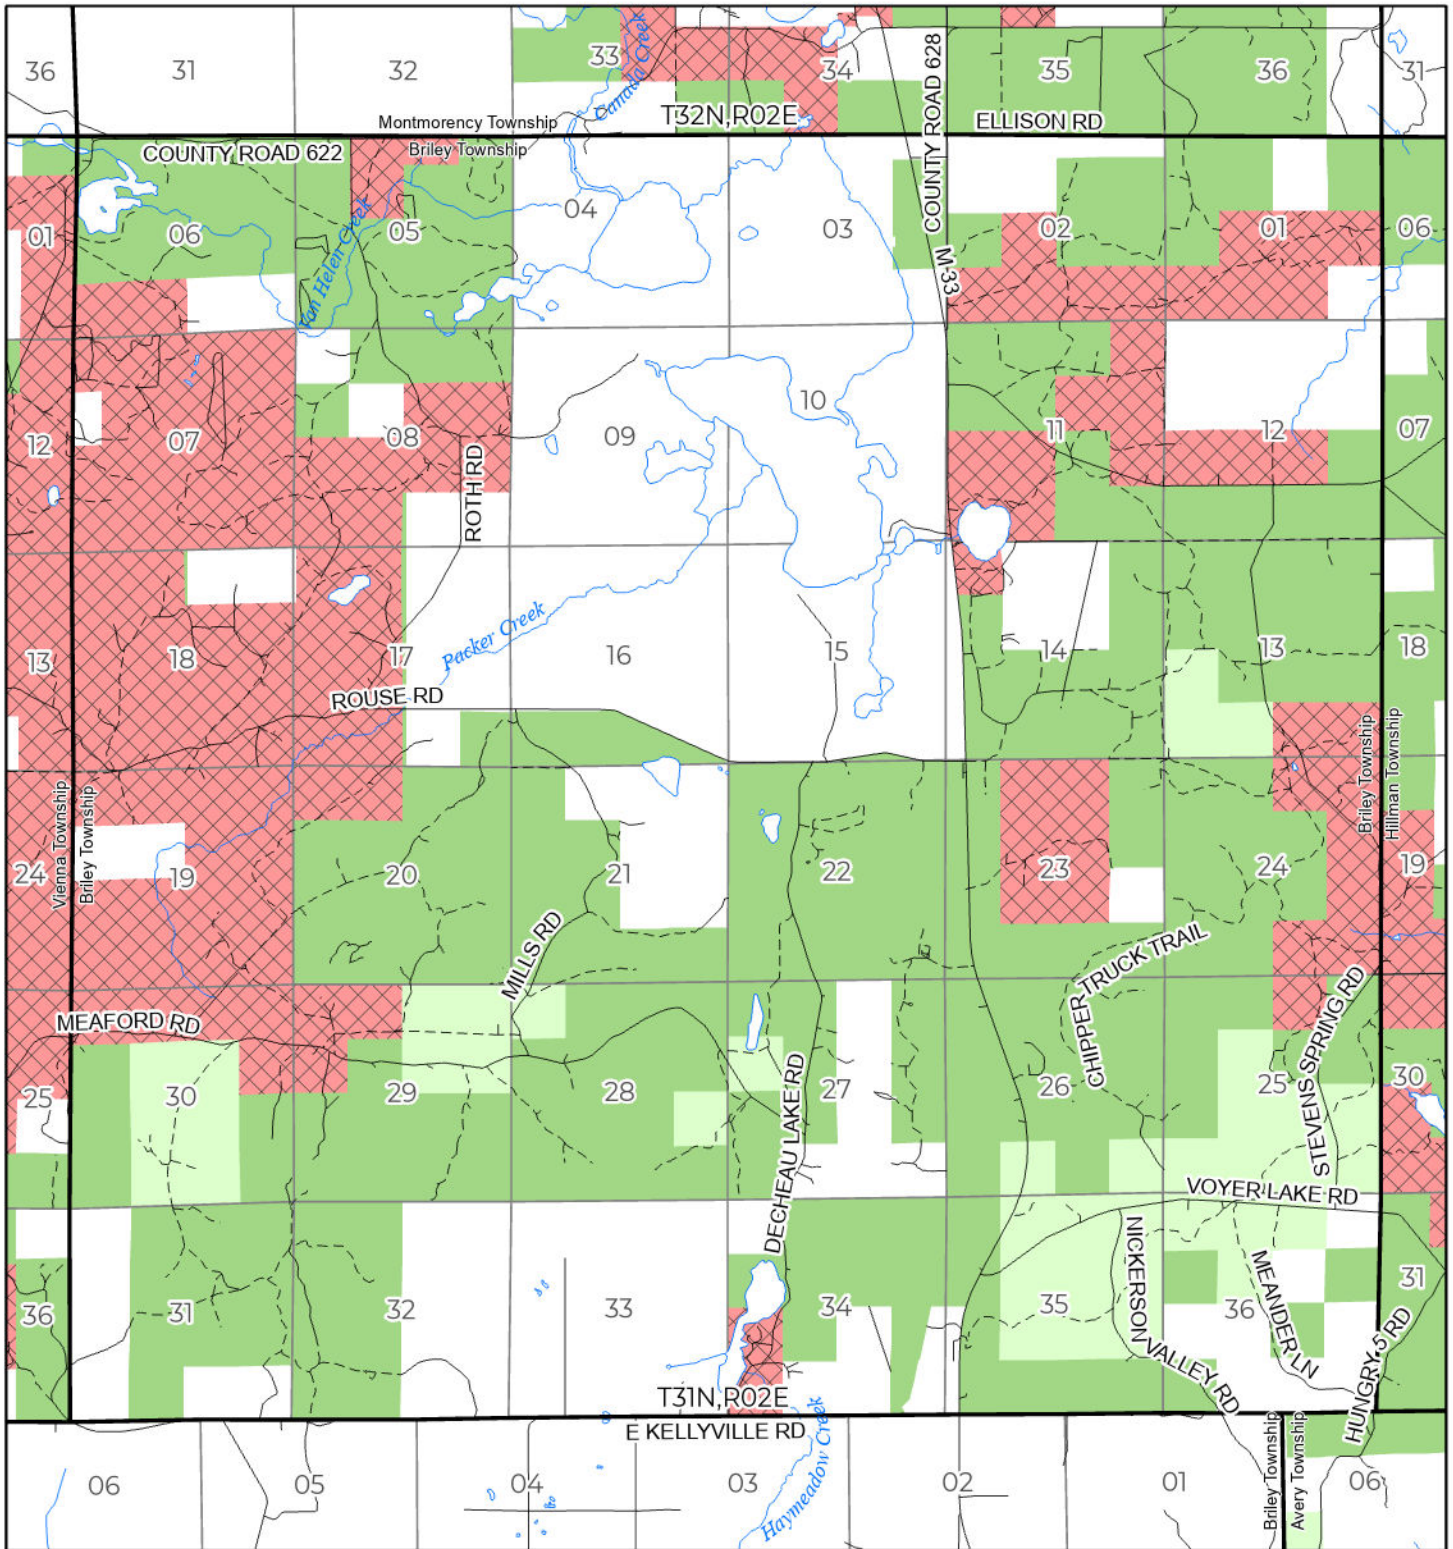

2026 FUELWOOD COLLECTION
 MONTMORENCY COUNTY
T31N,R02E

If you need assistance with this
 map, email DNR-Forestry or
 call 517-284-5900

State Forest Land Fuelwood Permissions

- Open (Recently Closed Timber Sale)
- Open
- Open (Military Restrictions – Possible closure from May to September)
- Closed