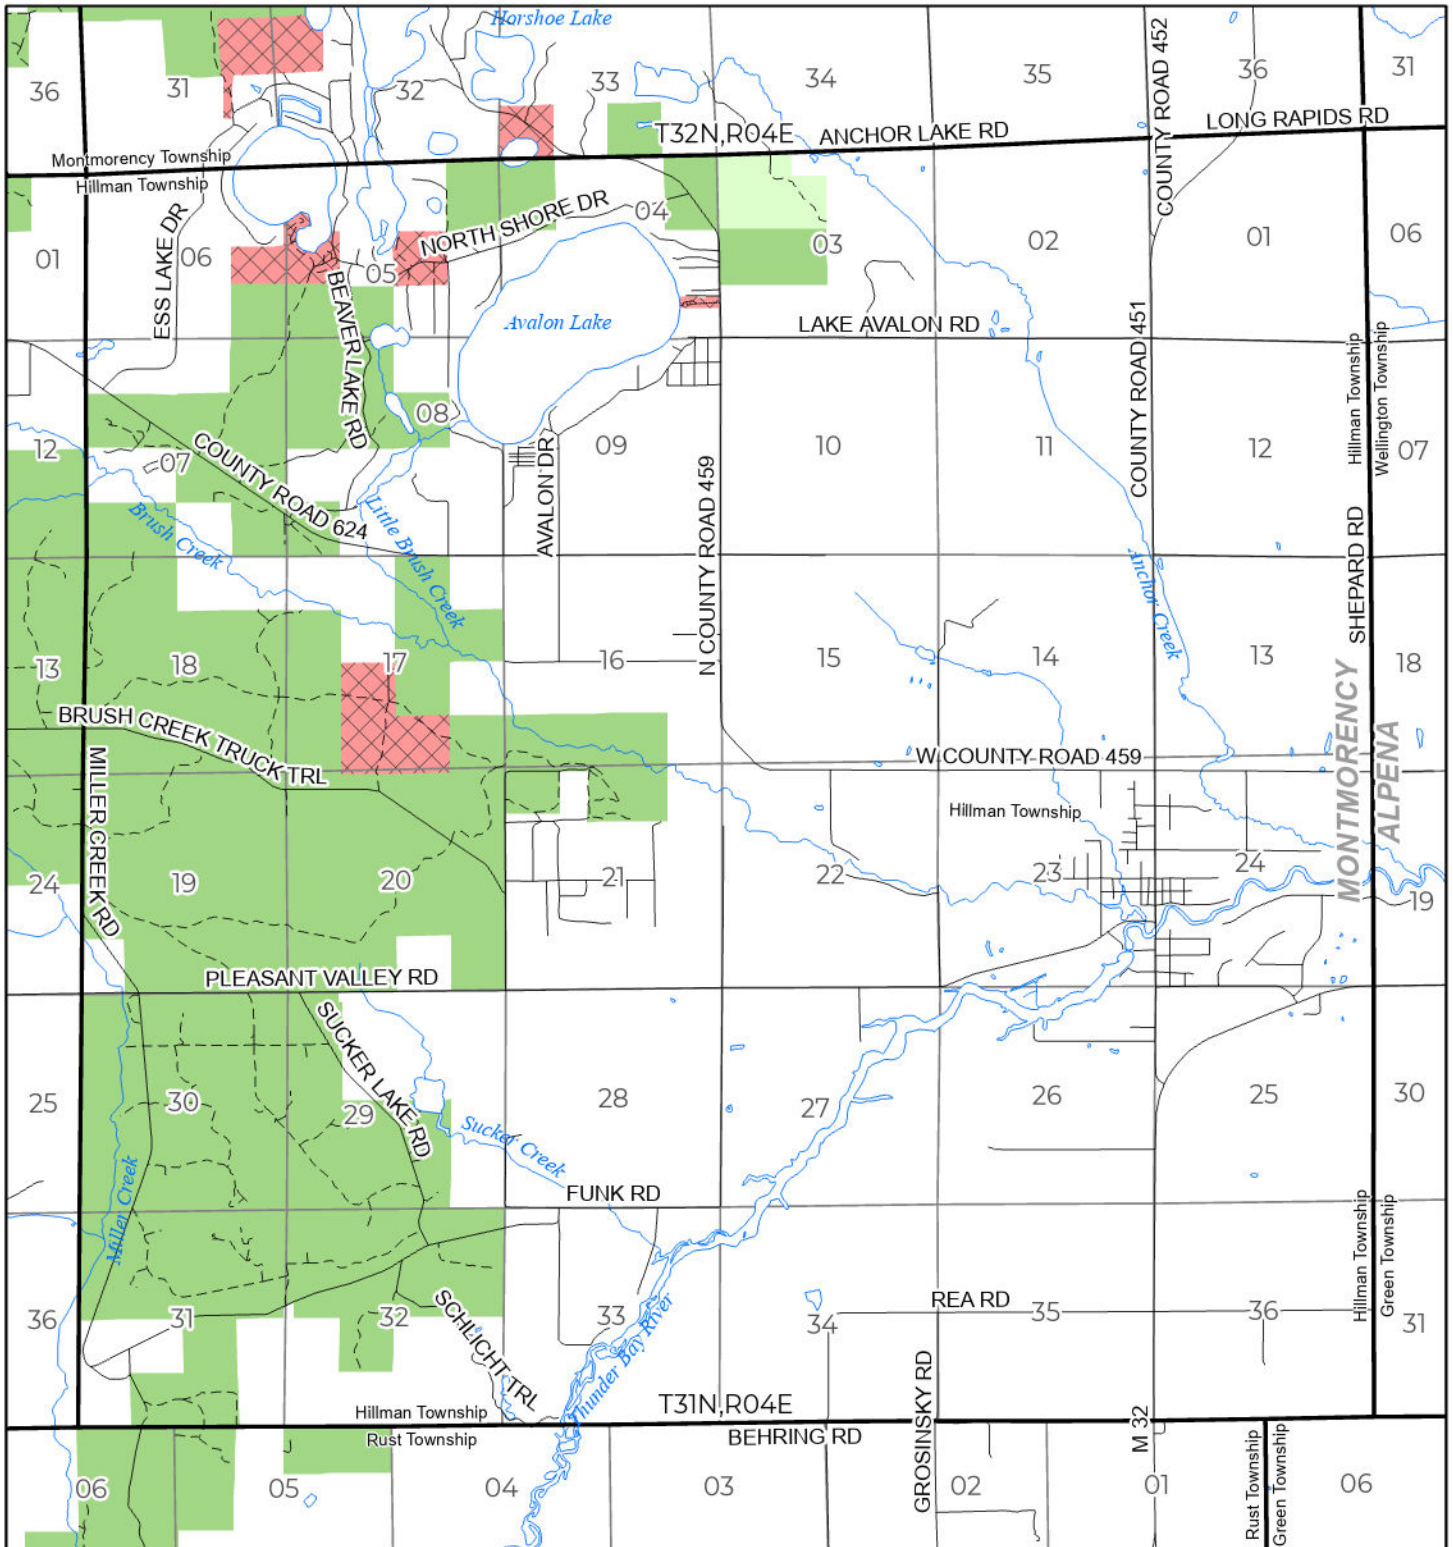

2026 FUELWOOD COLLECTION
 MONTMORENCY COUNTY
T31N,R04E

If you need assistance with this
 map, email DNR-Forestry or
 call 517-284-5900

State Forest Land Fuelwood Permissions

- Open (Recently Closed Timber Sale)
- Open
- Open (Military Restrictions – Possible closure from May to September)
- Closed