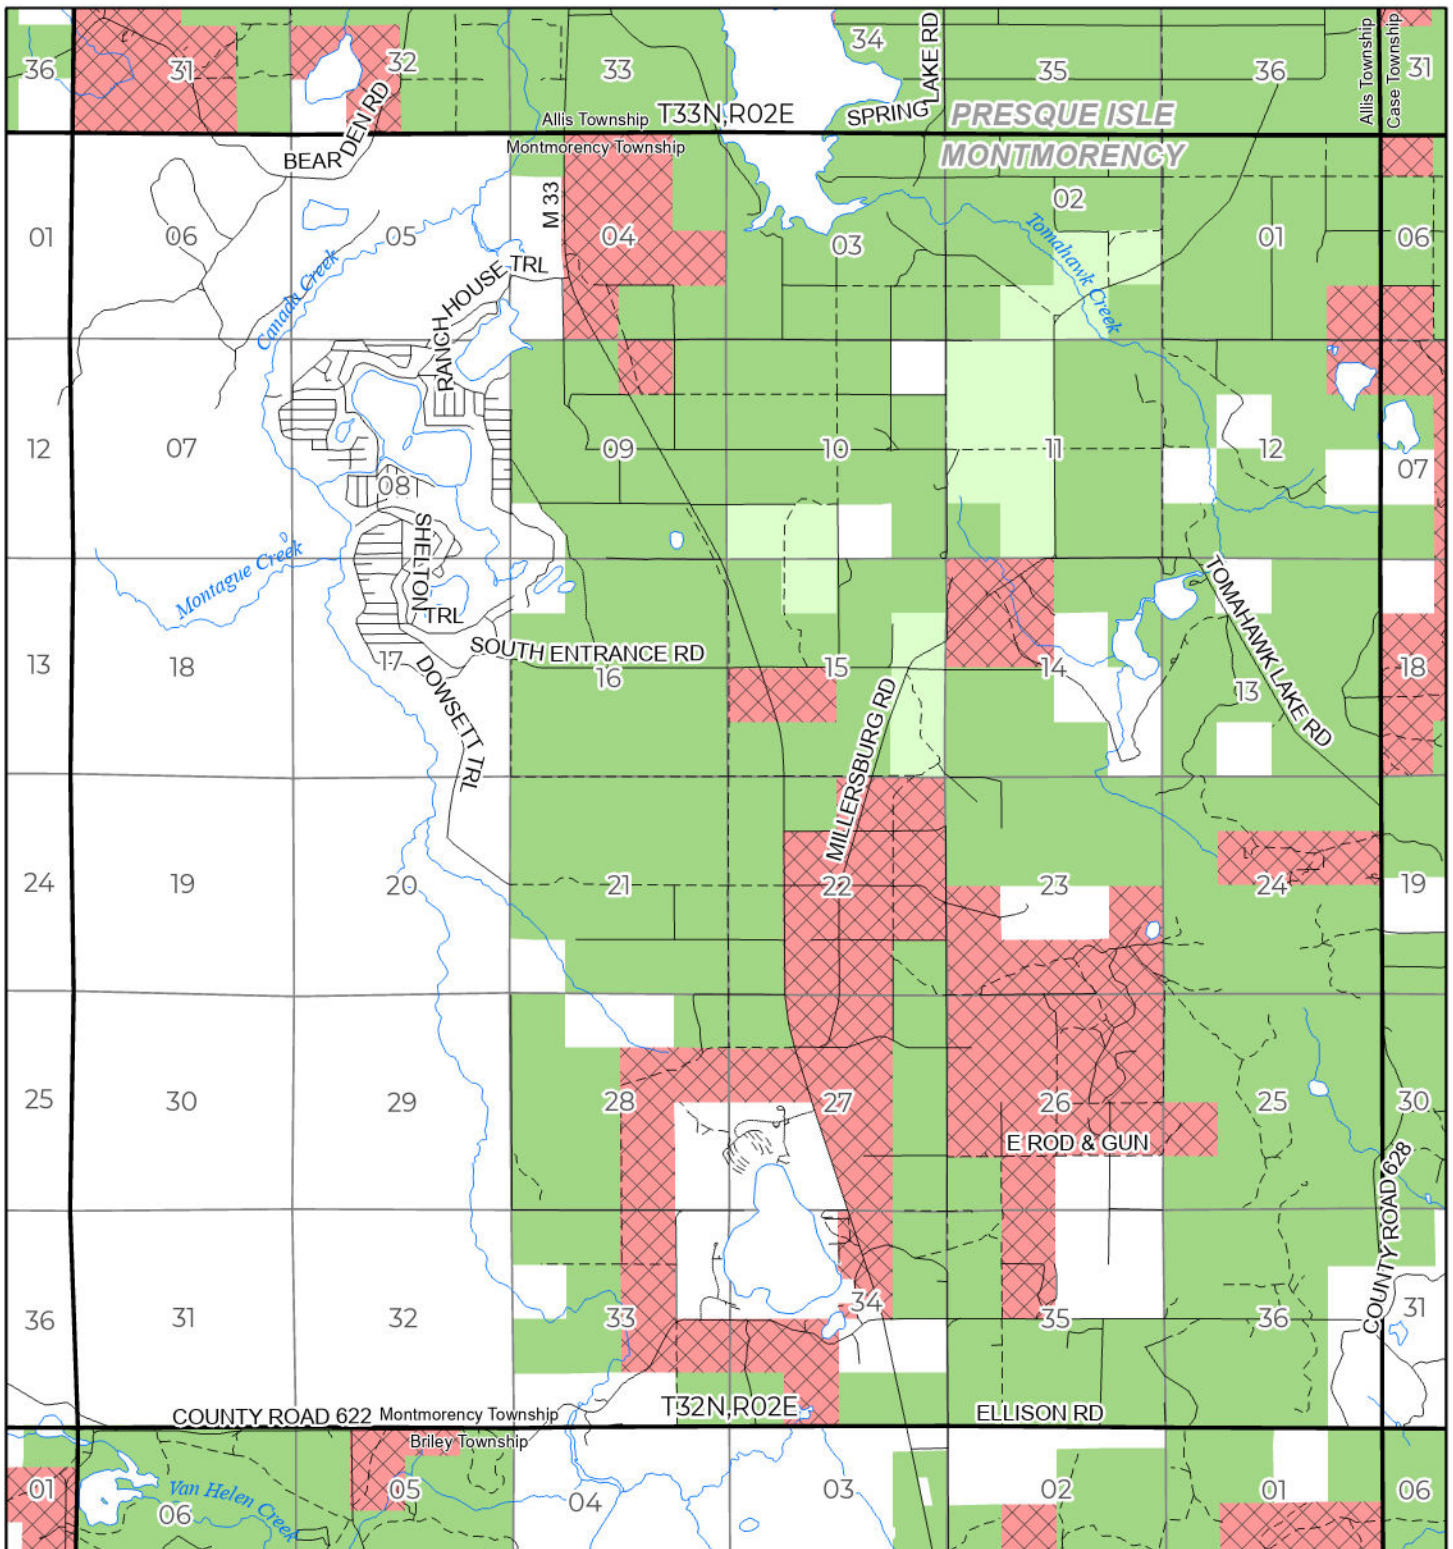

2026 FUELWOOD COLLECTION
 MONTMORENCY COUNTY
T32N,R02E

If you need assistance with this
 map, email DNR-Forestry or
 call 517-284-5900

State Forest Land Fuelwood Permissions

- Open (Recently Closed Timber Sale)
- Open
- Open (Military Restrictions – Possible closure from May to September)
- Closed