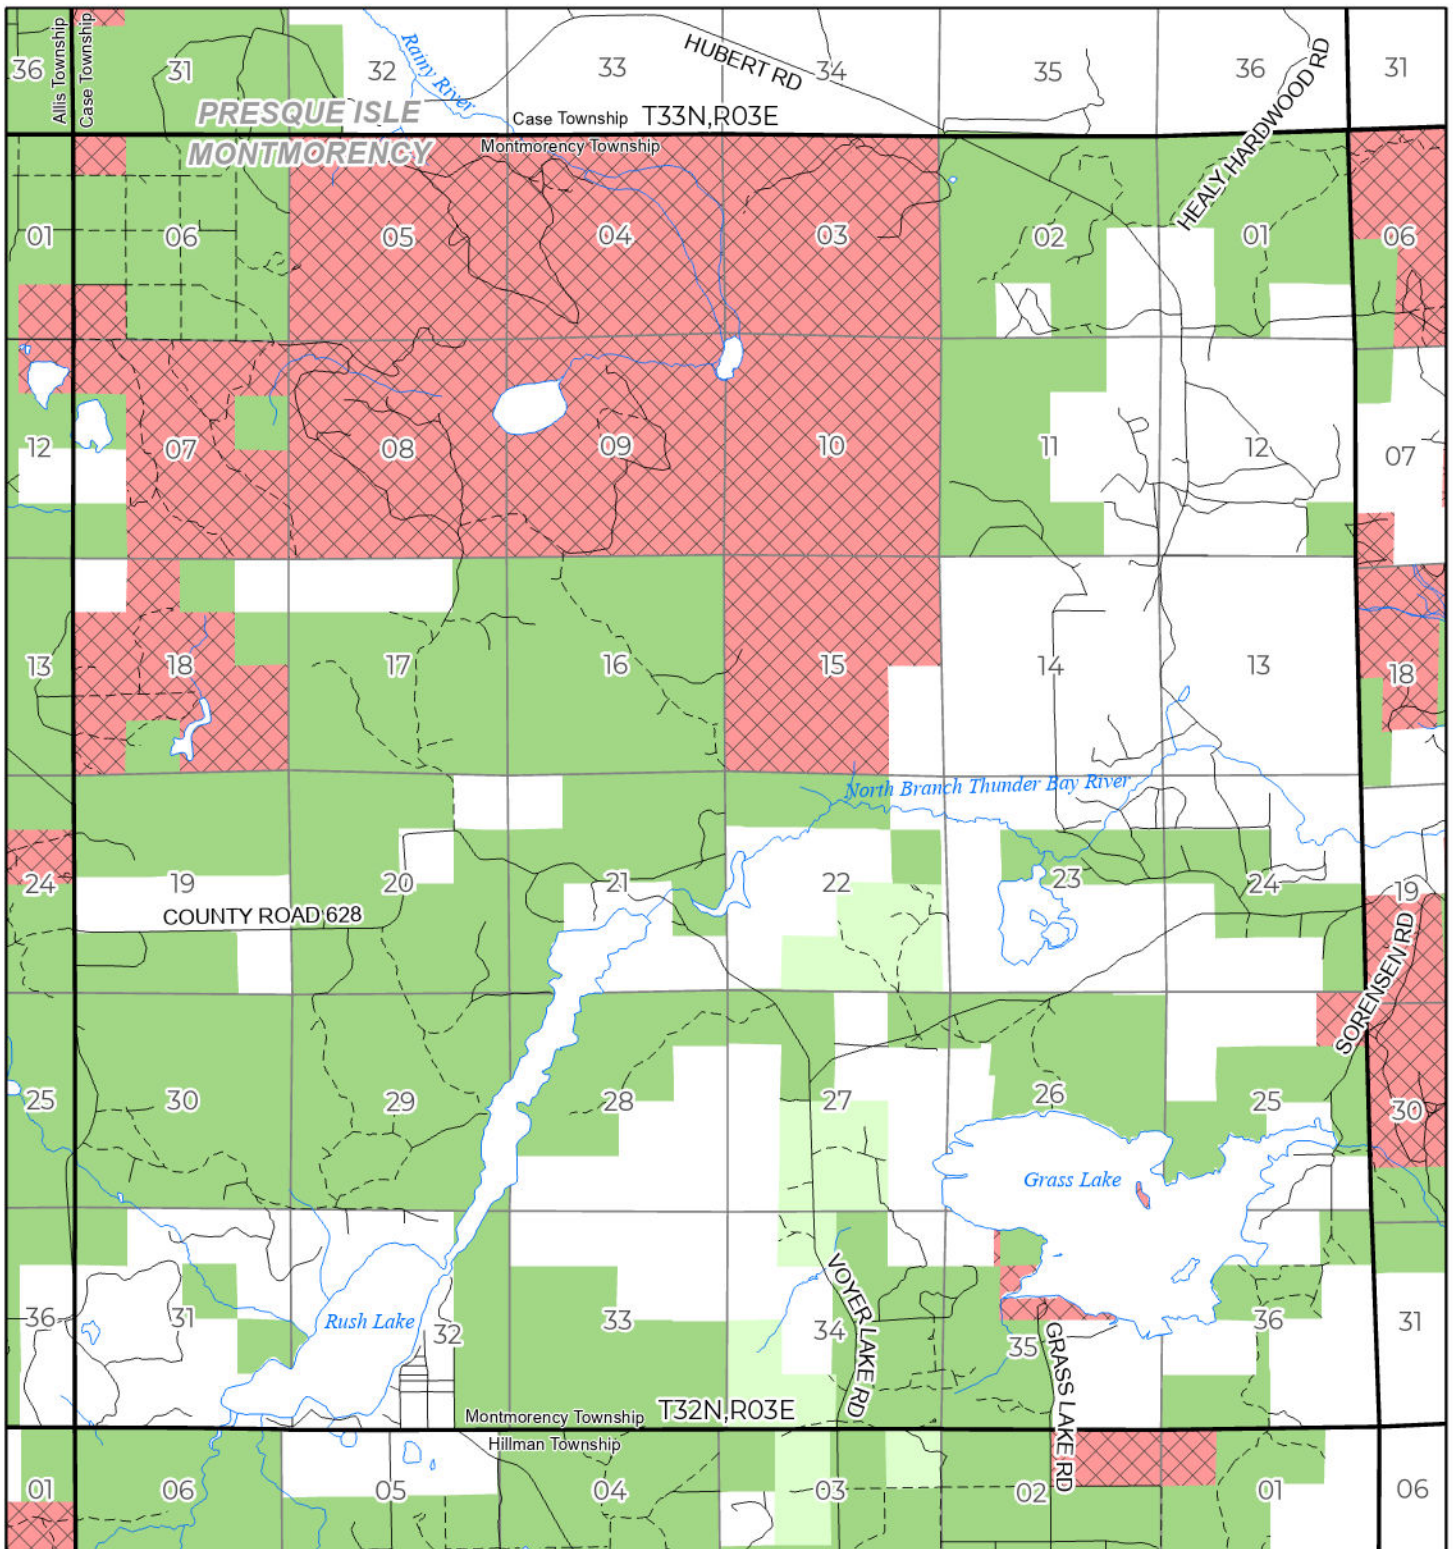

2026 FUELWOOD COLLECTION
 MONTMORENCY COUNTY
T32N,R03E

If you need assistance with this
 map, email DNR-Forestry or
 call 517-284-5900

State Forest Land Fuelwood Permissions

- Open (Recently Closed Timber Sale)
- Open
- Open (Military Restrictions – Possible closure from May to September)
- Closed