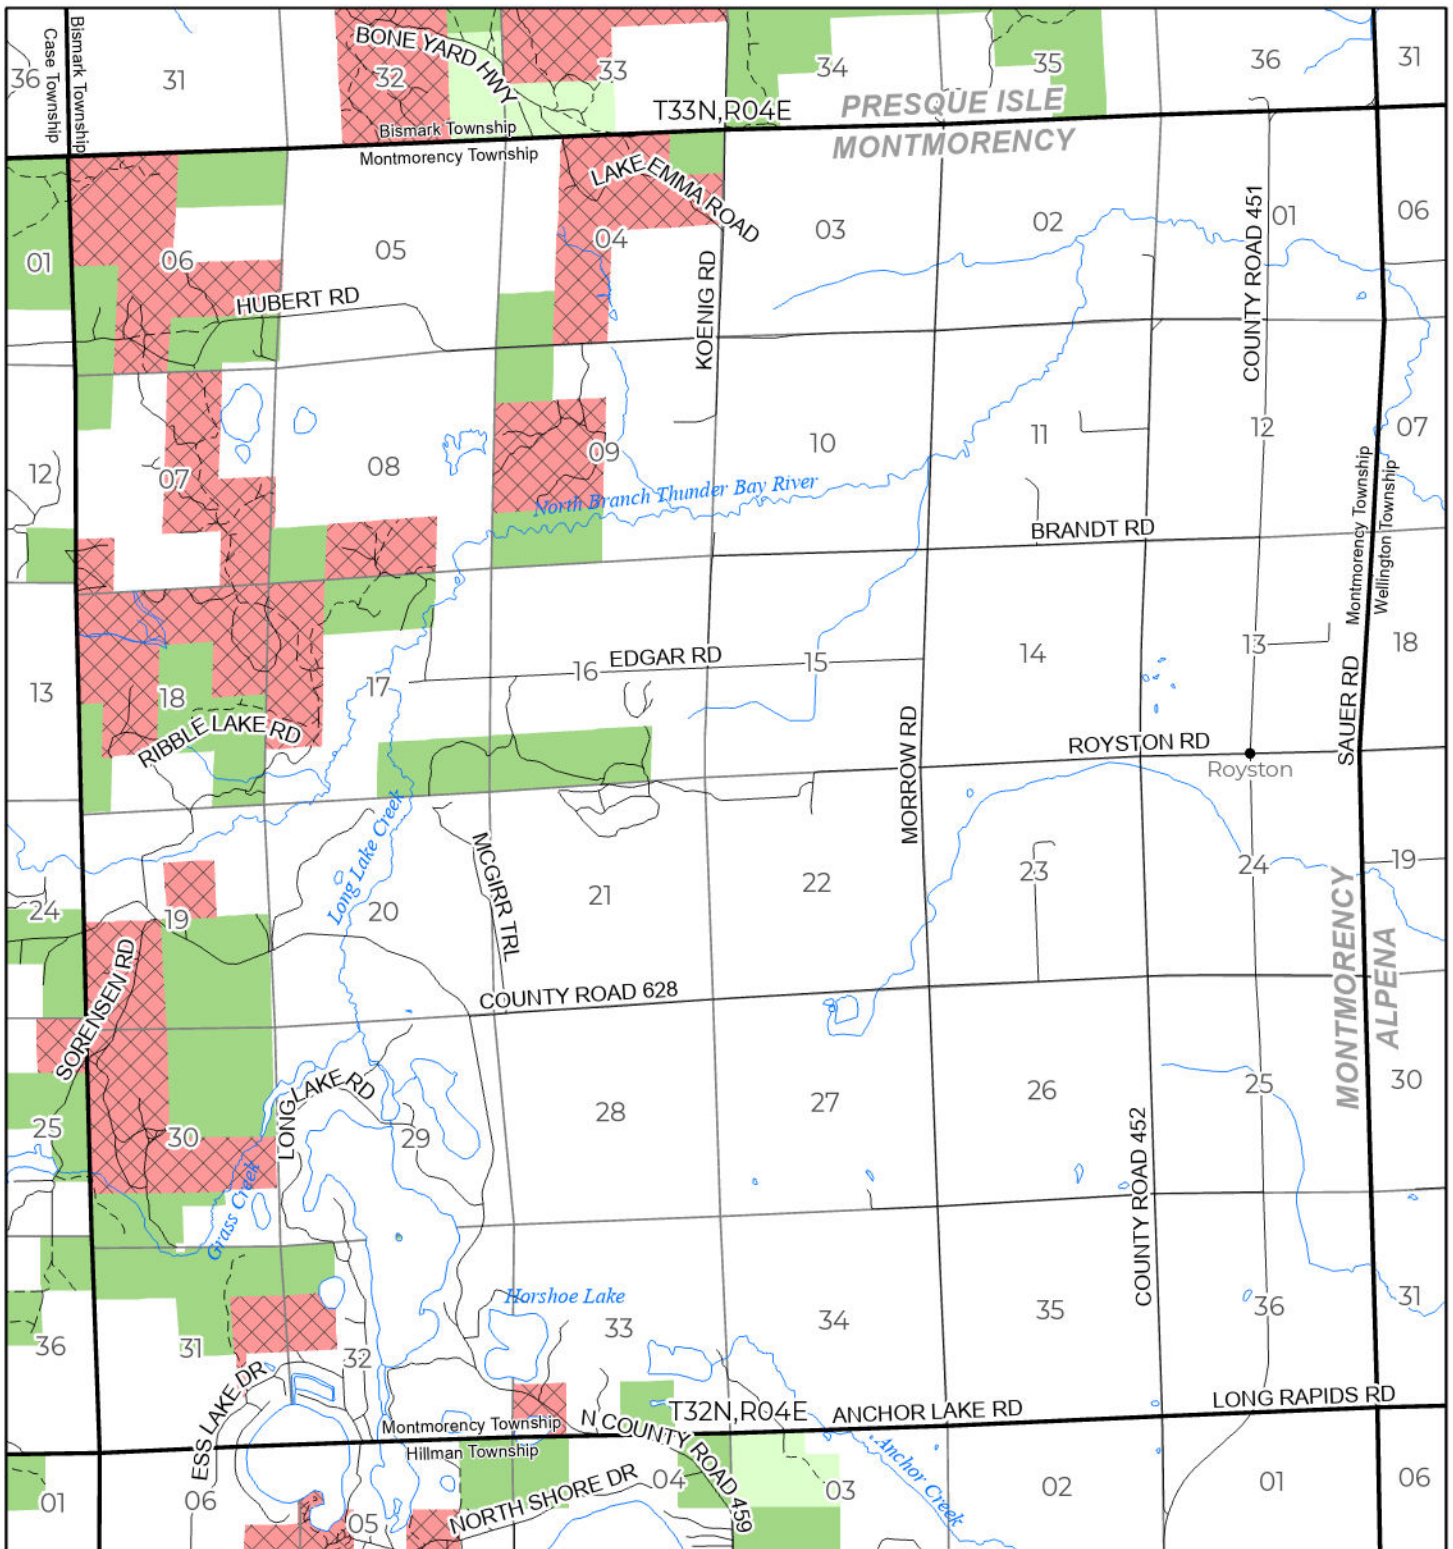

2026 FUELWOOD COLLECTION
 MONTMORENCY COUNTY
T32N,R04E

If you need assistance with this
 map, email DNR-Forestry or
 call 517-284-5900

State Forest Land Fuelwood Permissions

- Open (Recently Closed Timber Sale)
- Open
- Open (Military Restrictions – Possible closure from May to September)
- Closed