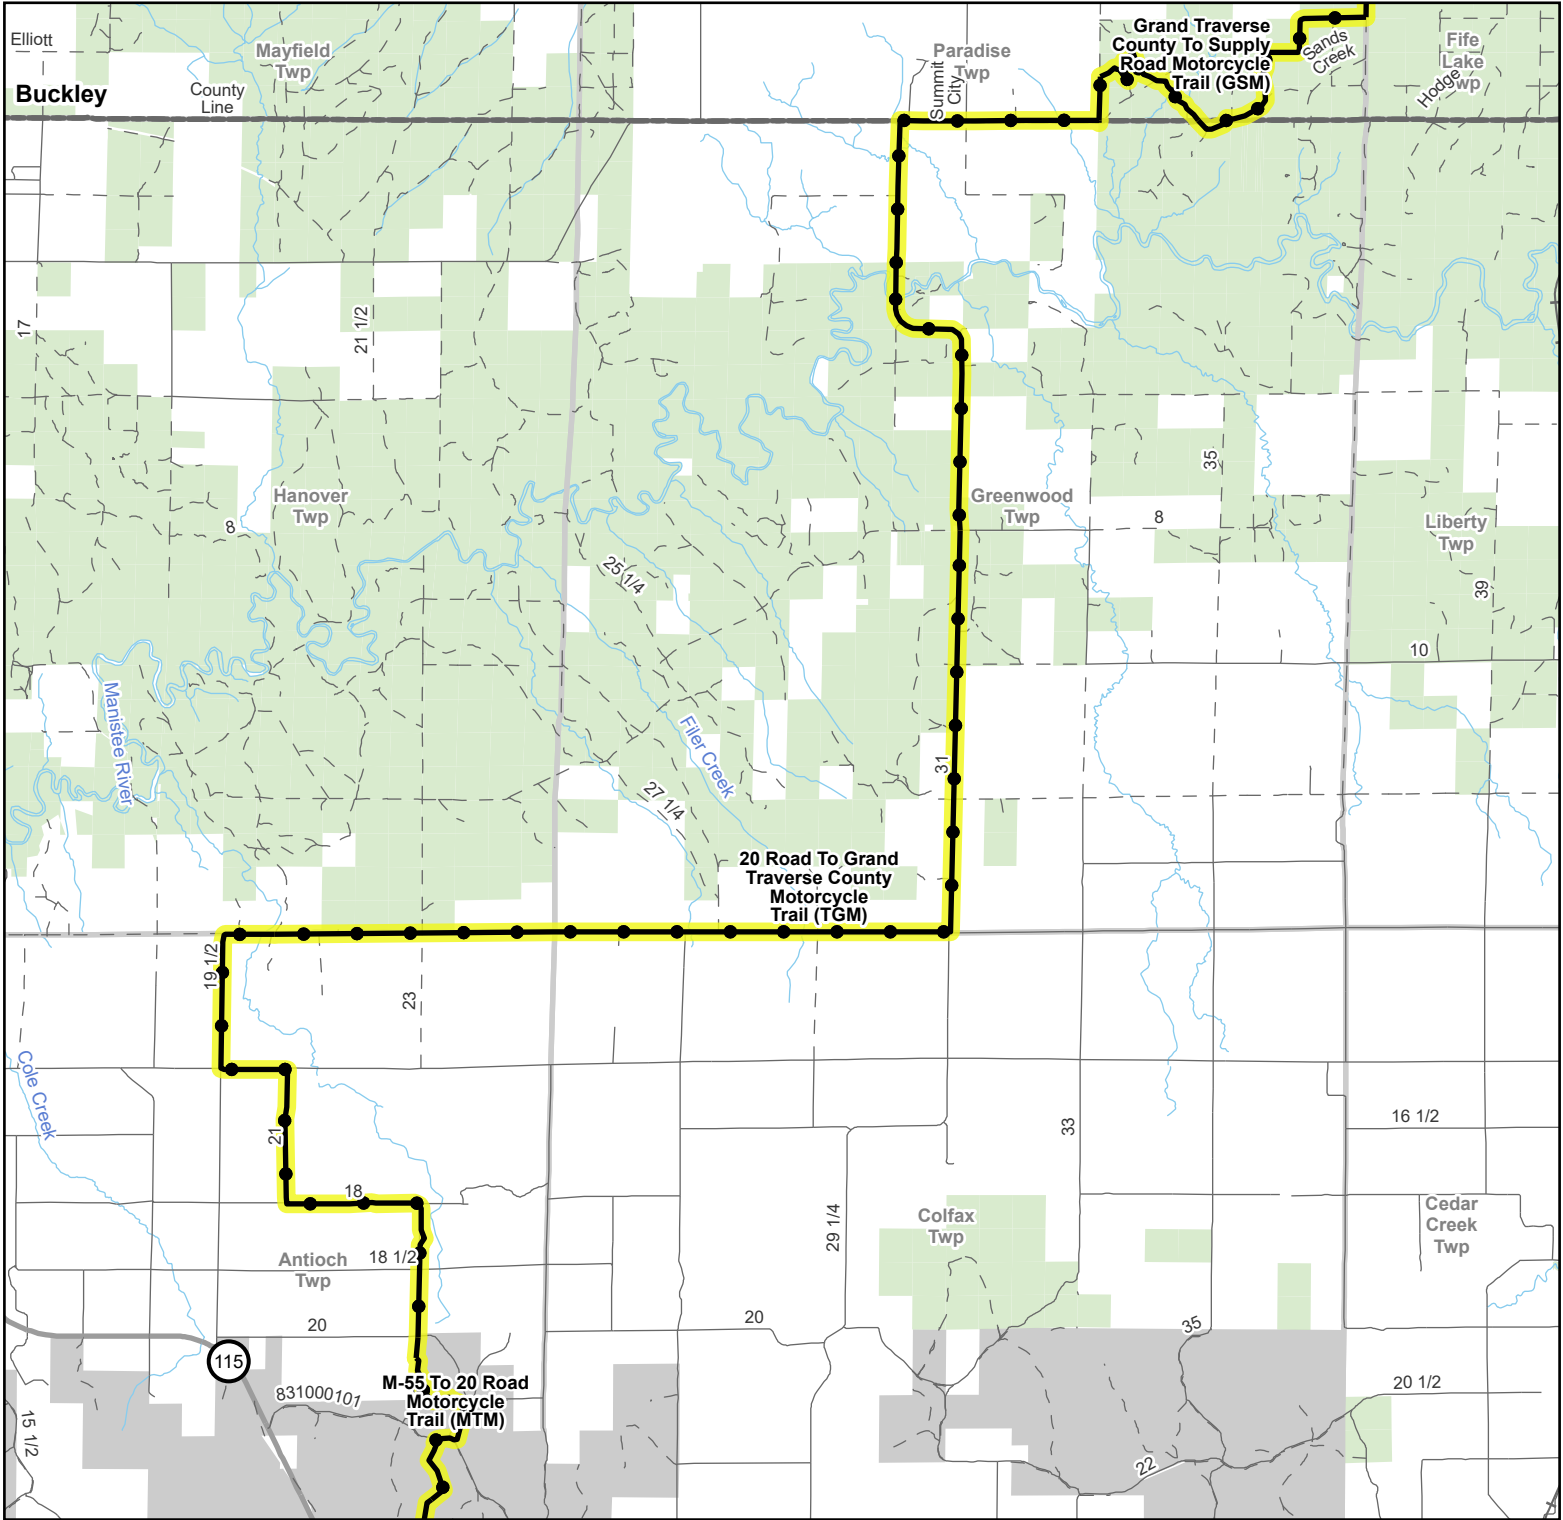

20 Road To Grand Traverse County Motorcycle Trail (TGM)

Wexford County, Michigan

Advisory: Trails and Routes have two-way traffic. Disclaimer: Trails shown on this map are an approximate representation of the trail system at the time of publication and may not reflect current ground conditions. Stay on signed trails only!

- DNR Motorcycle Trails 24 Inch Maximum Width
- Michigan Cross Country Cycle Trail MCCCT
- Highway
- Paved Road
- Gravel or Dirt Road
- Railroad
- DNR-managed land
- Federally-managed land
- Civil Township
- County

Description: Motorcycle trail 18 miles.

Updated: 04/15/2026
If you need assistance with this map, please email DNR-Trails@michigan.gov.