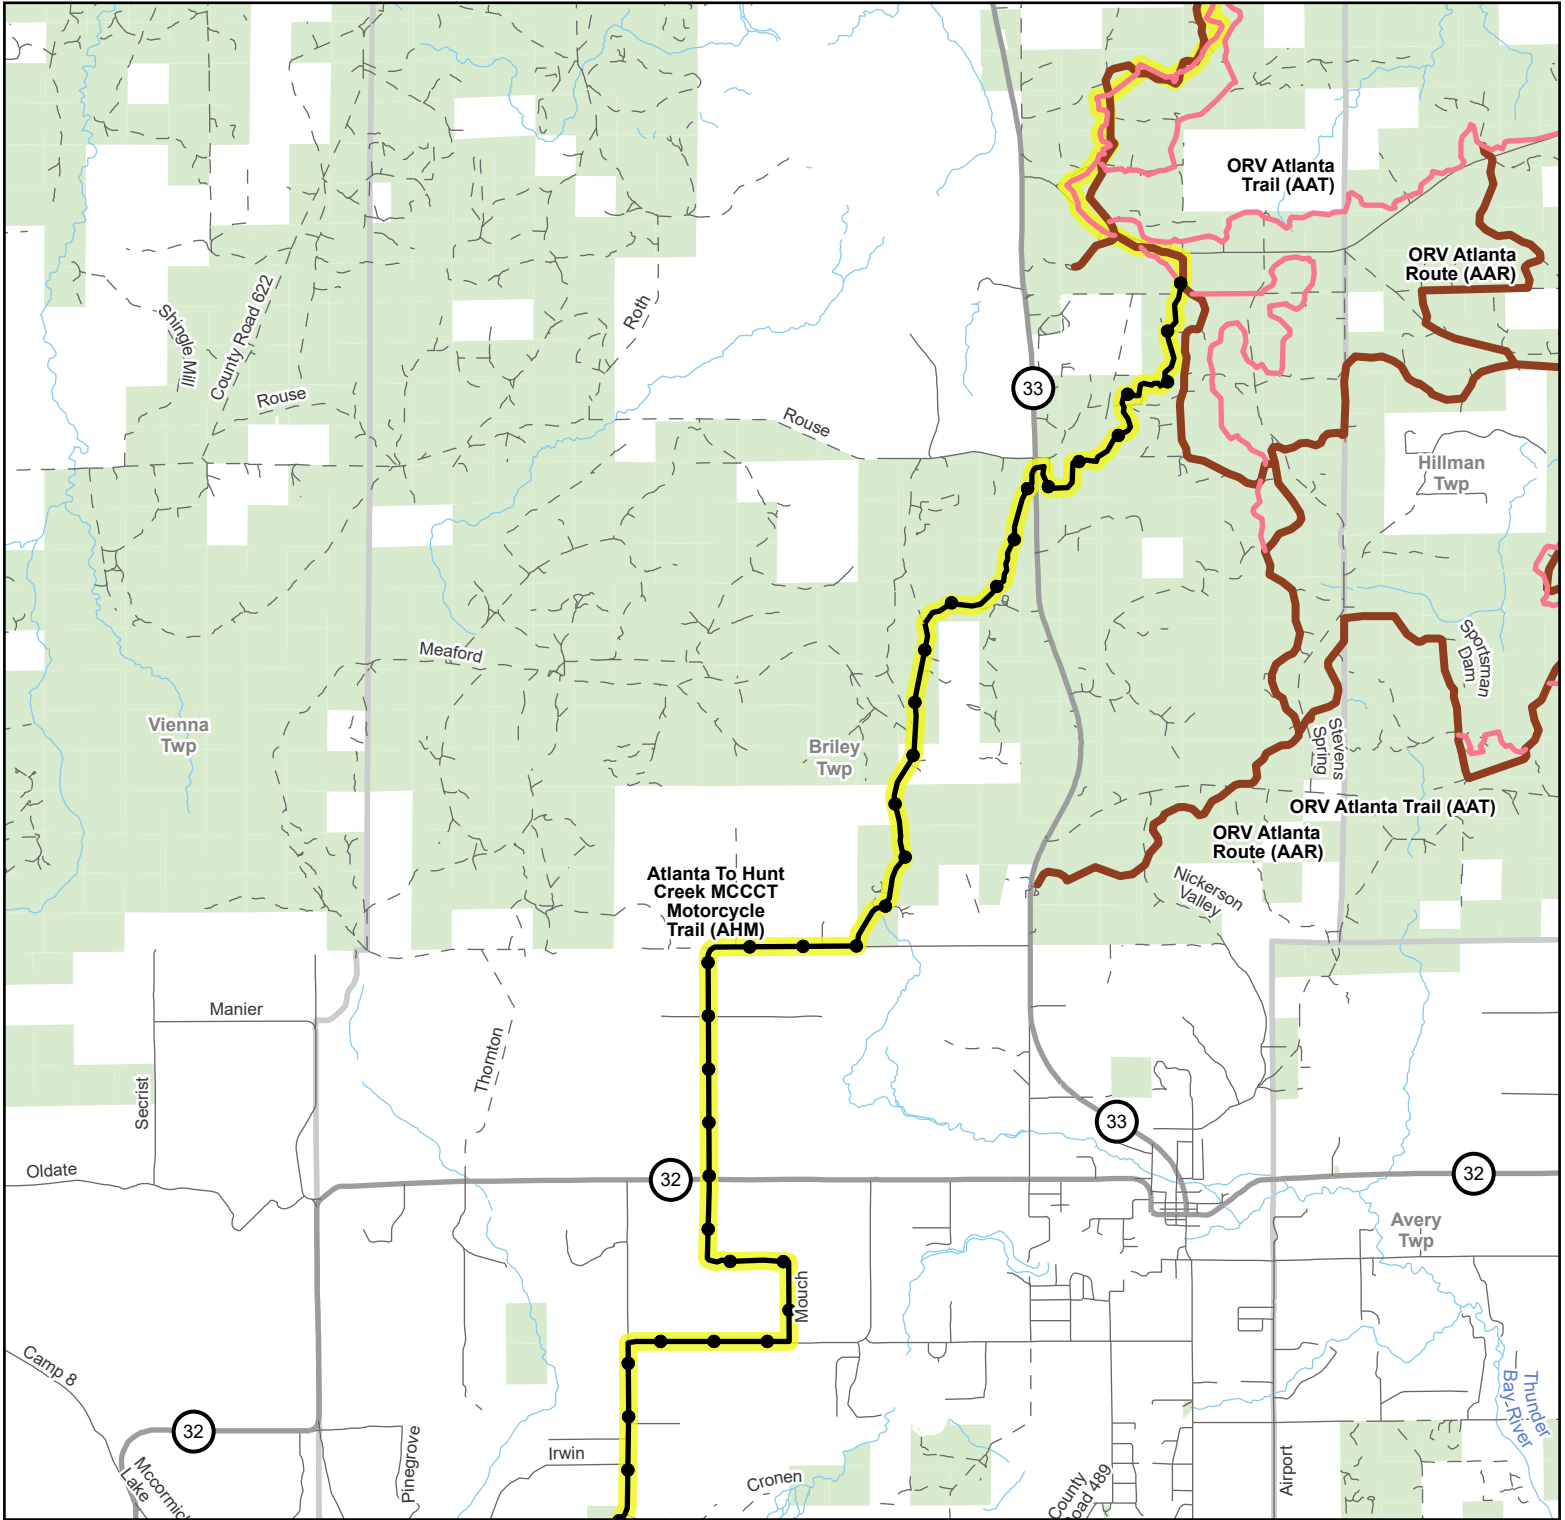

Atlanta To Hunt Creek MCCCT Motorcycle Trail (AHM) North

Montmorency County, Michigan

Advisory: Trails and Routes have two-way traffic.
Disclaimer: Trails shown on this map are an approximate representation of the trail system at the time of publication and may not reflect current ground conditions. Stay on signed trails only!

- DNR Motorcycle Trails 24 Inch Maximum Width
- ATV Trail (50 Inch) ORVs 50 inches in width or less including off-road motorcycles. ORV license and trail permit required.
- ORV Route (72 Inch) ORVs of all sizes including off-road motorcycles. ORV license and trail permit required unless licensed by the Secretary of State.
- Michigan Cross Country Cycle Trail MCCCT
- Highway
- Paved Road
- Gravel or Dirt Road
- DNR-managed land
- Civil Township
- County

Description:

Updated: 04/15/2026
If you need assistance with this map, please email DNR-Trails@michigan.gov.