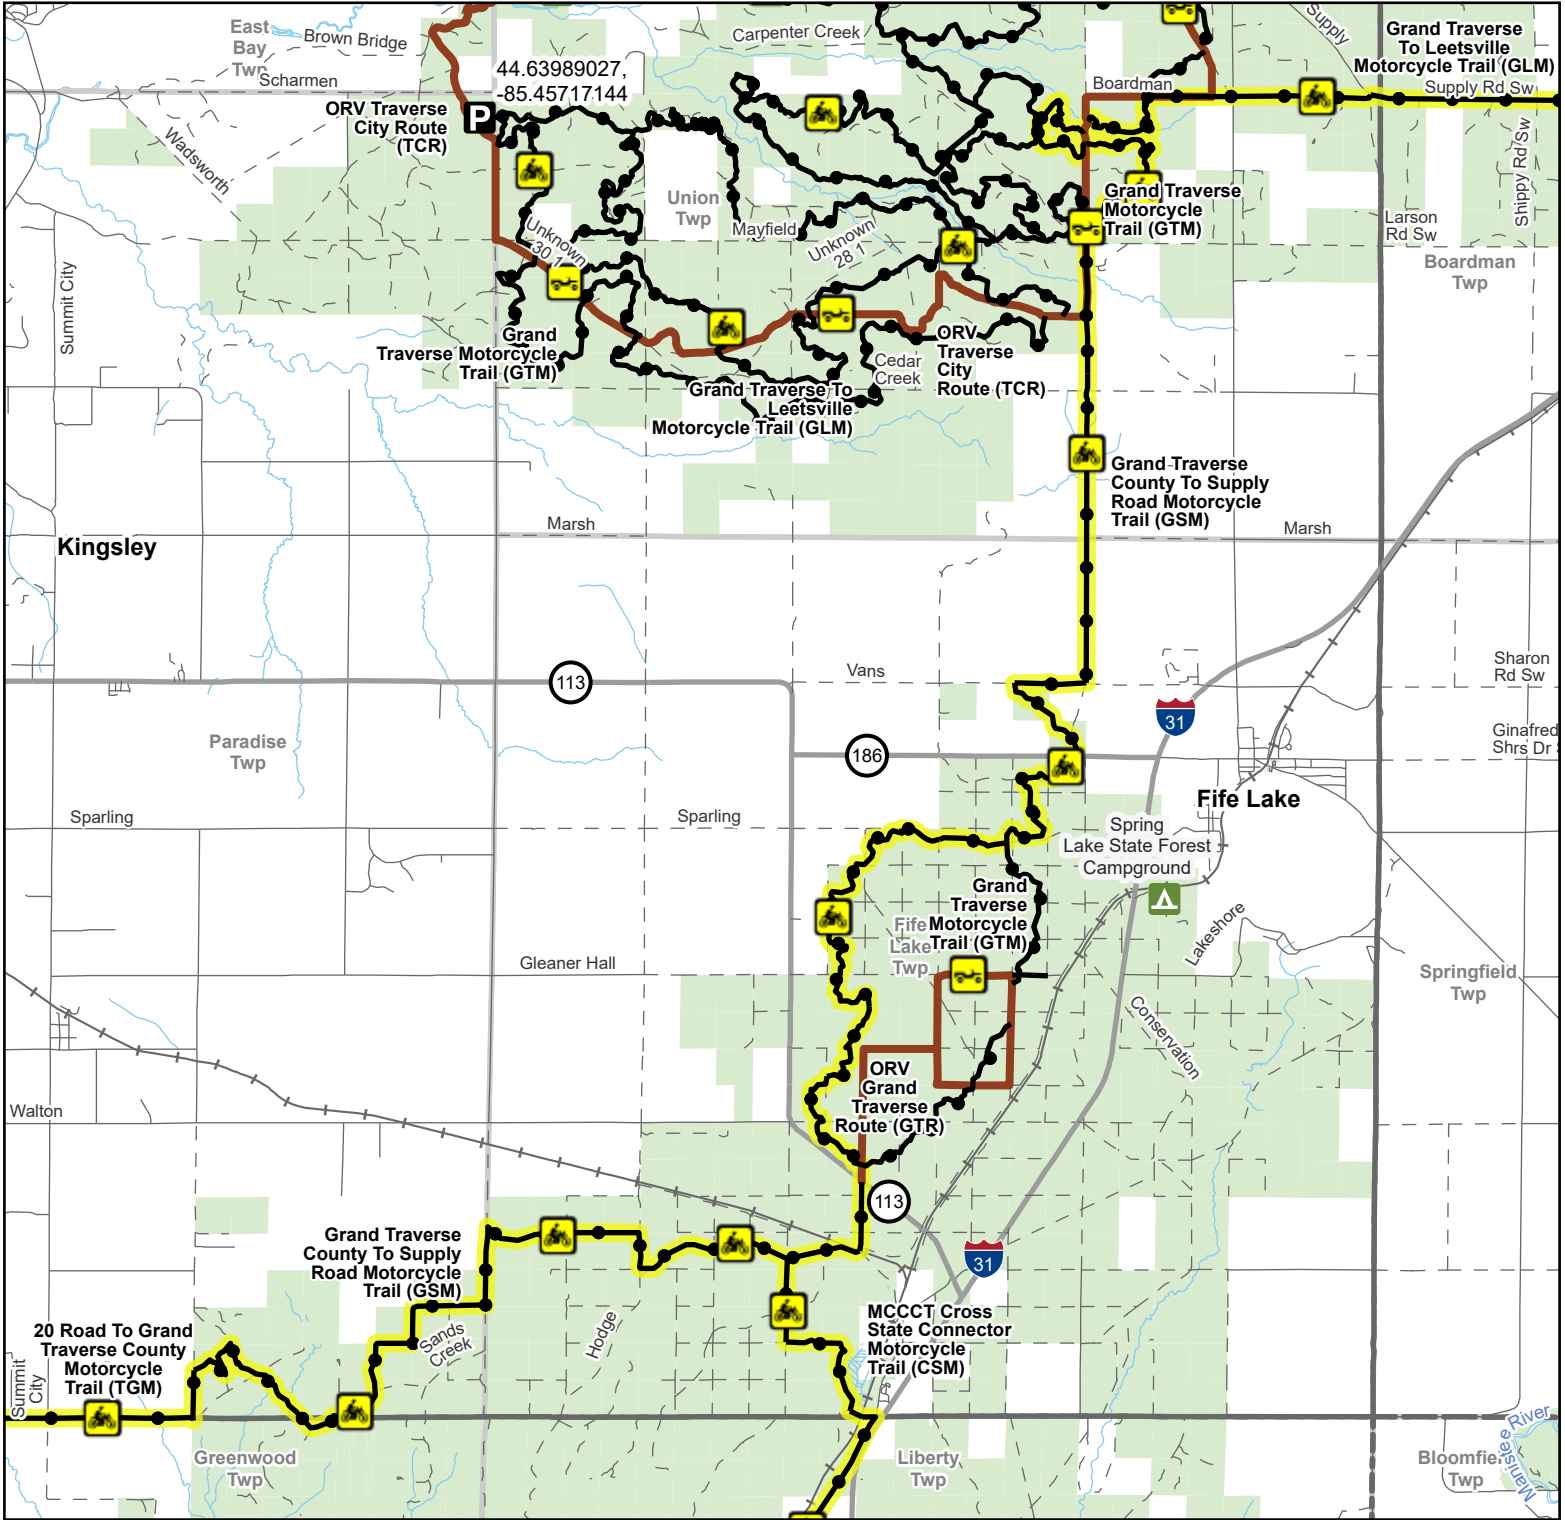

# Grand Traverse County To Supply Road Motorcycle Trail (GSM)

Grand Traverse County, Michigan

Advisory: Trails and Routes have two-way traffic. Disclaimer: Trails shown on this map are an approximate representation of the trail system at the time of publication and may not reflect current ground conditions. Stay on signed trails only!

- Parking Lot
- State Forest Campground
- Motorcycle
- ORV Route
- DNR Motorcycle Trails 24 Inch Maximum Width
- ORV Route (72 Inch) ORVs of all sizes including off-road motorcycles. ORV license and trail permit required unless licensed by the Secretary of State.
- Michigan Cross Country Cycle Trail MCCCT
- Highway
- Paved Road
- Gravel or Dirt Road
- Railroad
- DNR-managed land
- Civil Township
- County

Description: Motorcycle trail 13 miles.

Updated: 04/16/2026

If you need assistance with this map, please email [DNR-Trails@michigan.gov](mailto:DNR-Trails@michigan.gov).