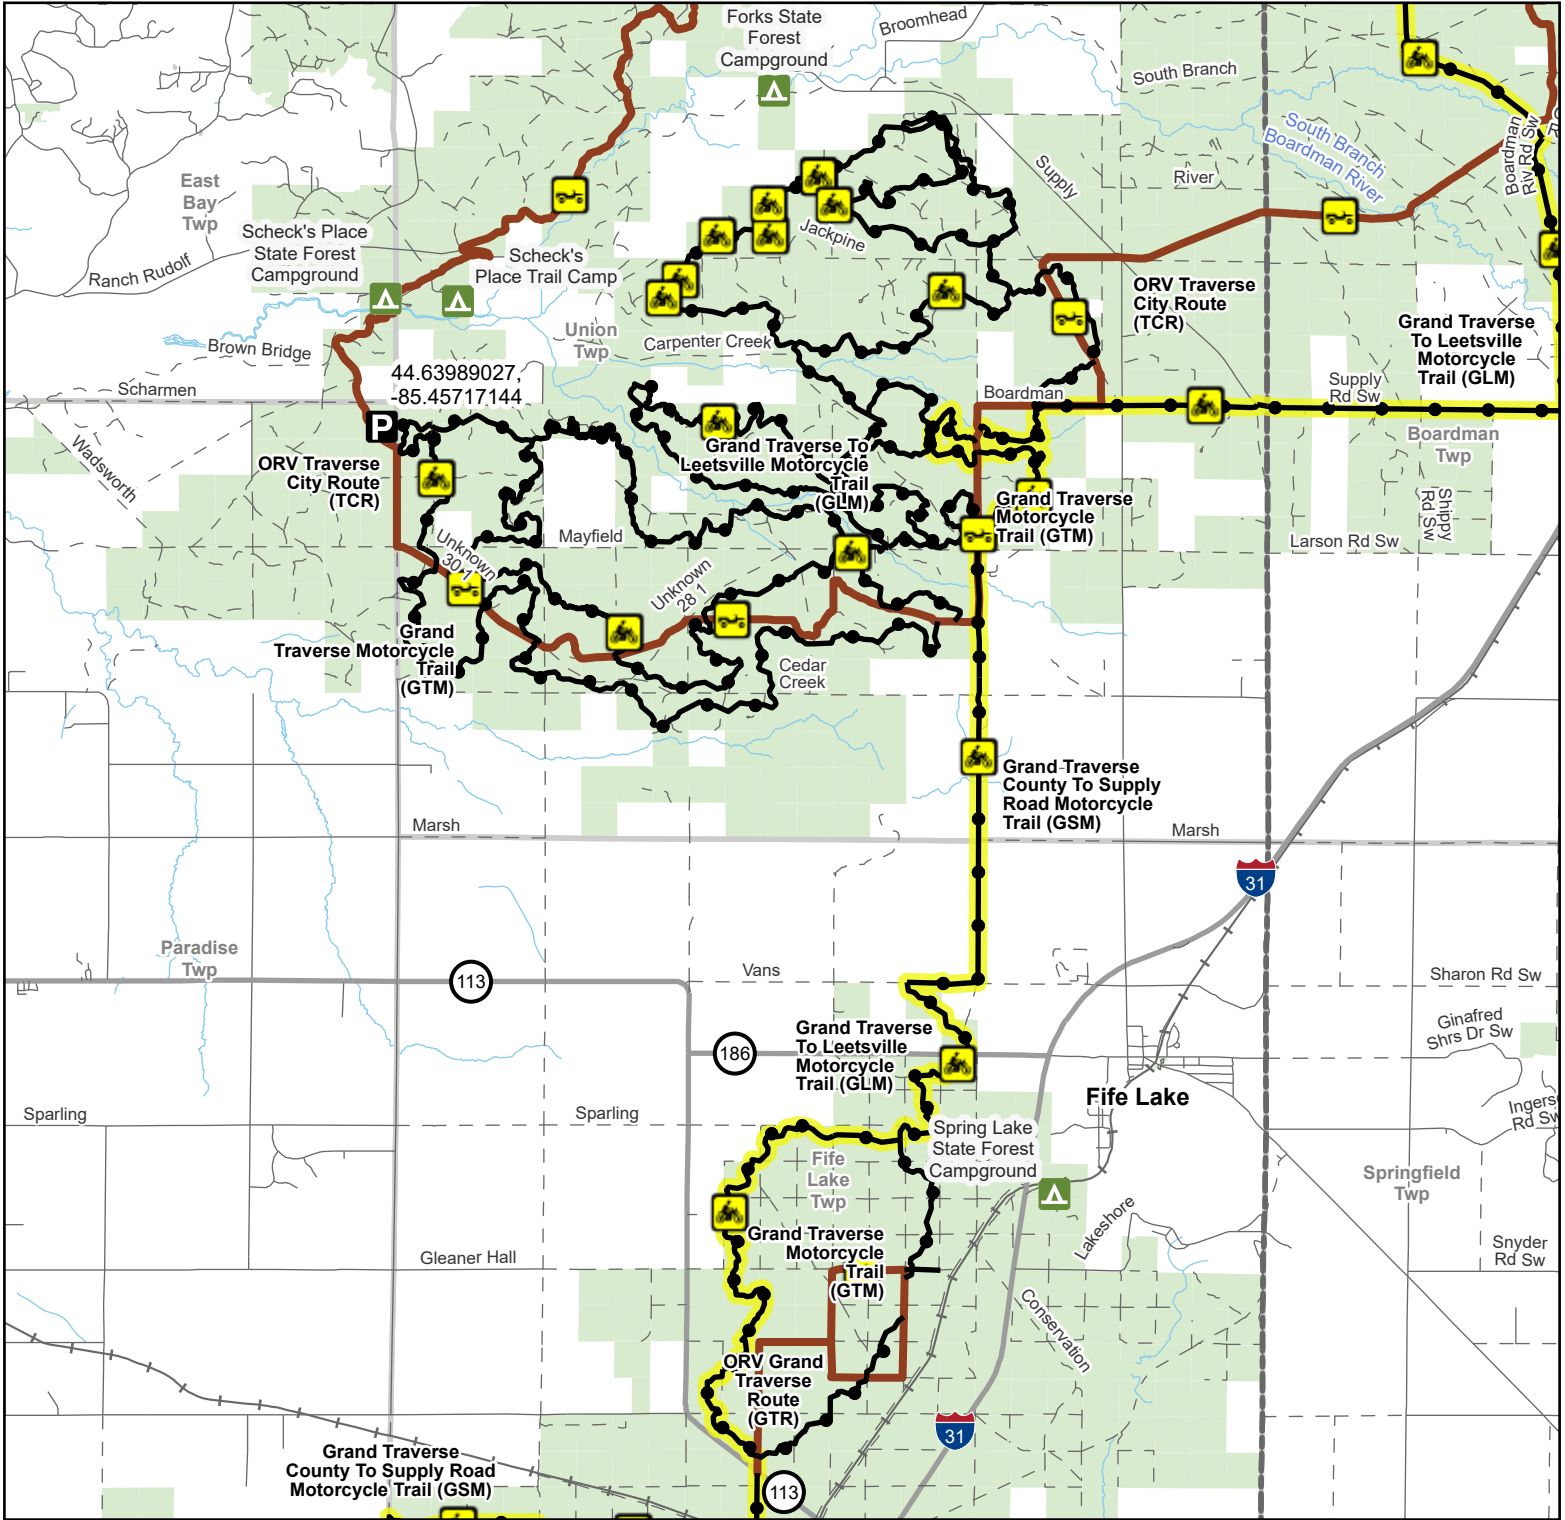

Grand Traverse Motorcycle Trail (GTM)

Grand Traverse County, Michigan

Advisory: Trails and Routes have two-way traffic. Disclaimer: Trails shown on this map are an approximate representation of the trail system at the time of publication and may not reflect current ground conditions. Stay on signed trails only!

- Parking Lot
- State Forest Campground
- Motorcycle
- ORV Route
- DNR Motorcycle Trails 24 Inch Maximum Width
- ORV Route (72 Inch) ORVs of all sizes including off-road motorcycles. ORV license and trail permit required unless licensed by the Secretary of State.
- Michigan Cross Country Cycle Trail MCCCT
- Highway
- Paved Road
- Gravel or Dirt Road
- Railroad
- DNR-managed land
- Federally-managed land
- Civil Township
- County

Description: Motorcycle trail 63 miles.

Updated: 04/16/2026
If you need assistance with this map, please email DNR-Trails@michigan.gov.