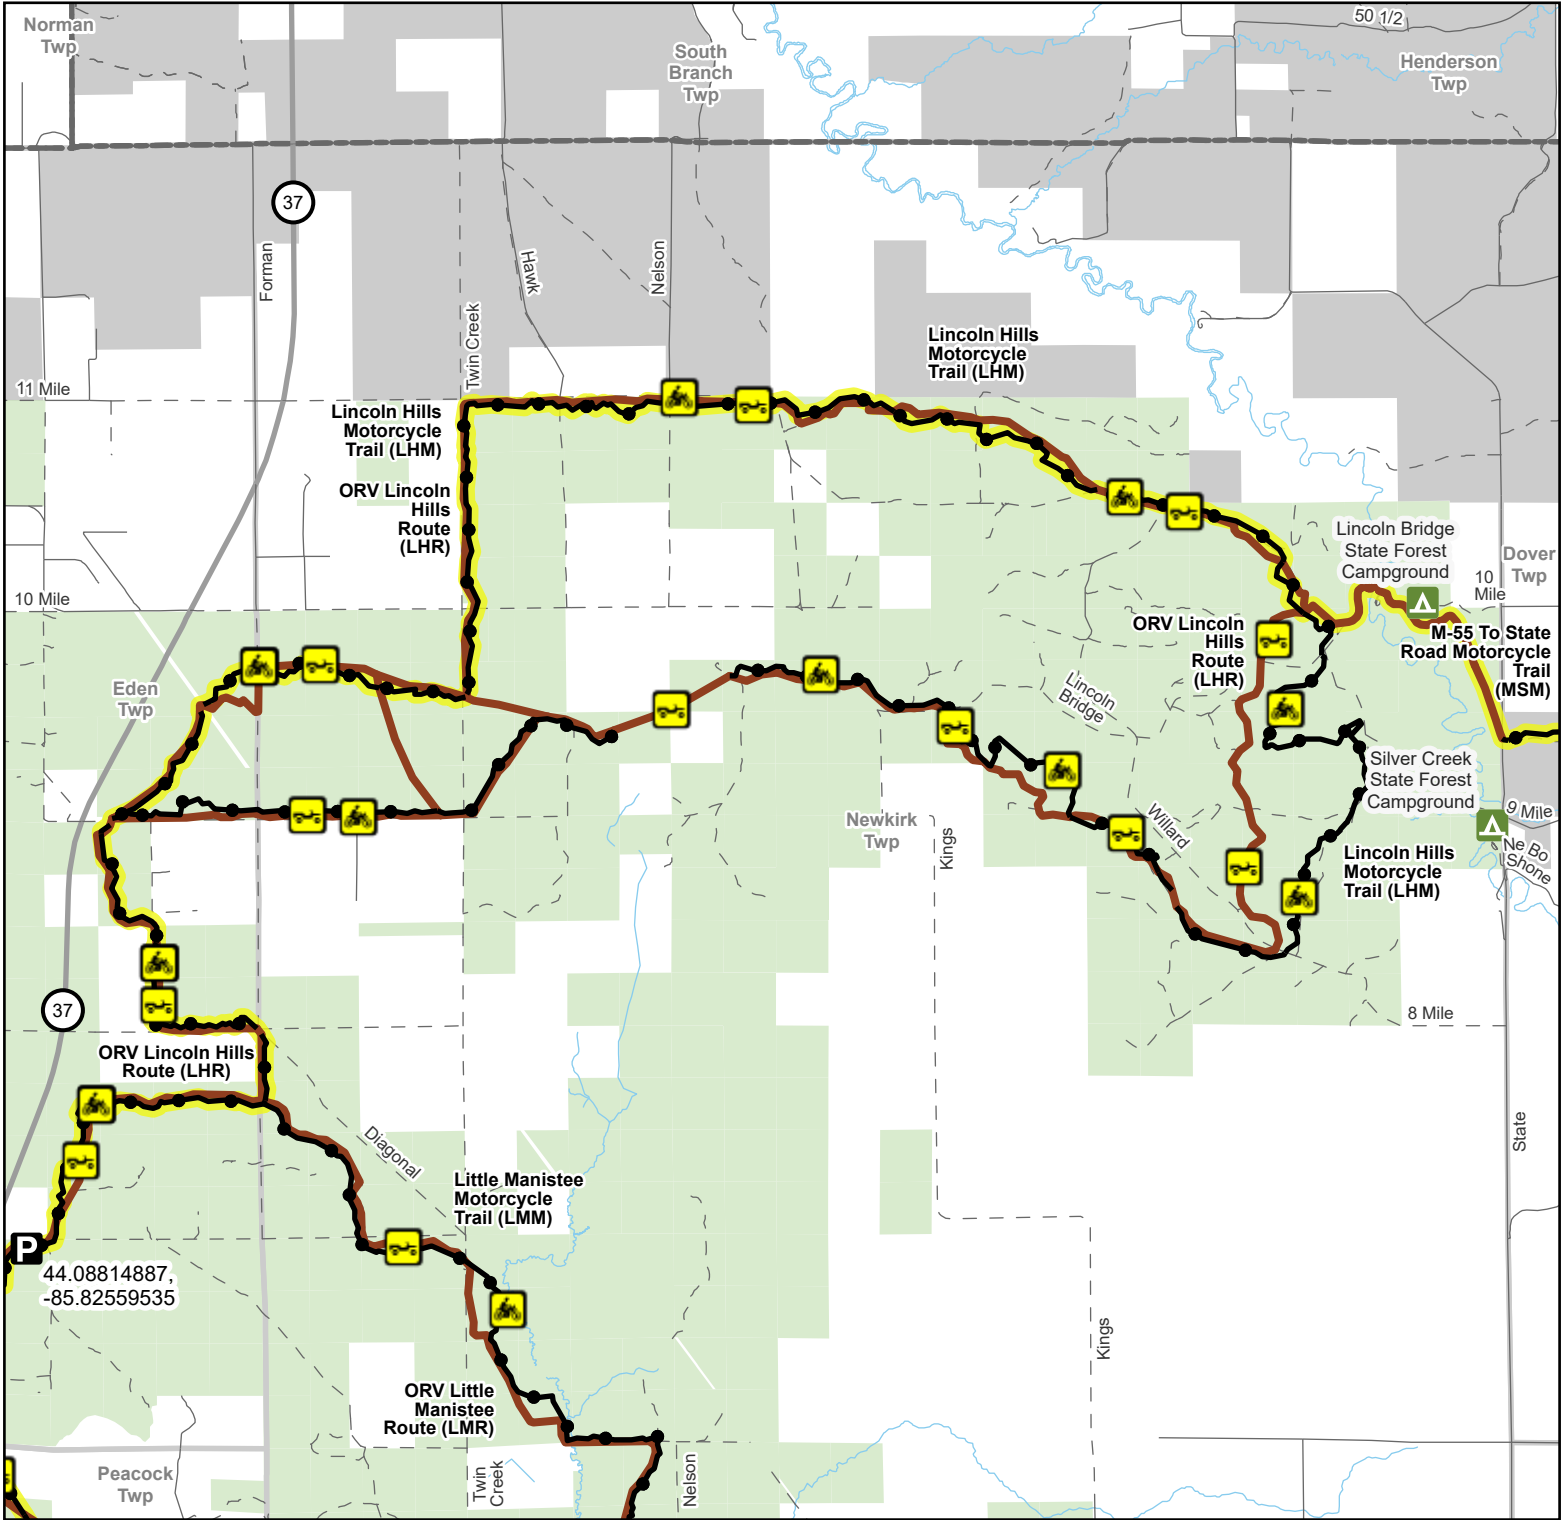

# ORV Lincoln Hills Route (LHR) & Lincoln Hills Motorcycle Trail (LHM)

Lake County, Michigan

Advisory: Trails and Routes have two-way traffic. Disclaimer: Trails shown on this map are an approximate representation of the trail system at the time of publication and may not reflect current ground conditions. Stay on signed trails only!

- Parking Lot
- State Forest Campground
- Motorcycle
- ORV Route
- DNR Motorcycle Trails 24 Inch Maximum Width
- ORV Route (72 Inch) ORVs of all sizes including off-road motorcycles. ORV license and trail permit required unless licensed by the Secretary of State.
- Michigan Cross Country Cycle Trail MCCCT
- Highway
- Paved Road

- Gravel or Dirt Road
- DNR-managed land
- Federally-managed land
- Civil Township
- County

Description: Motorcycle trail 18 miles. ORV route 22 miles.

Updated: 04/16/2026  
If you need assistance with this map, please email [DNR-Trails@michigan.gov](mailto:DNR-Trails@michigan.gov).