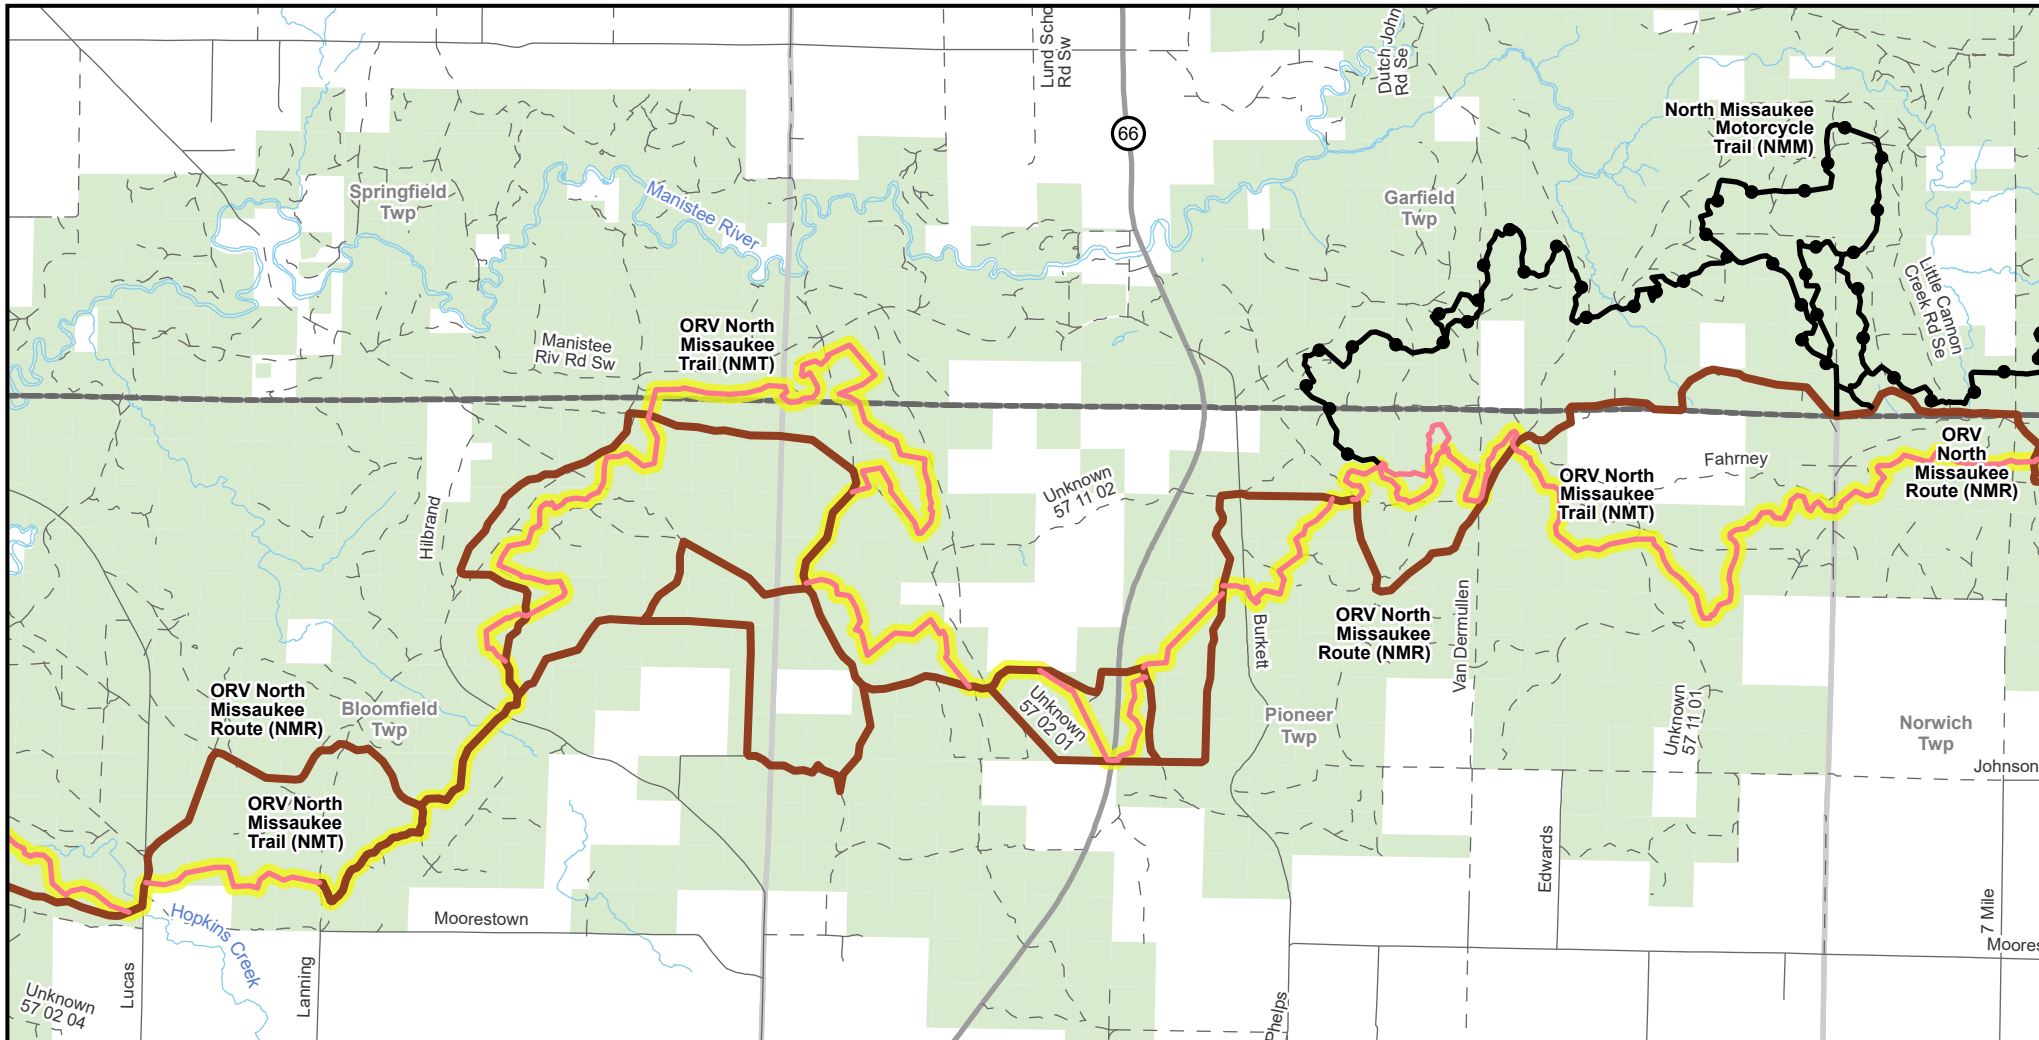

ORV North Missaukee Route (NMR), ORV North Missaukee Trail (NMT) & North Missaukee Motorcycle Trail Central

Kalkaska & Missaukee Counties, Michigan

Advisory: Trails and Routes have two-way traffic.
 Disclaimer: Trails shown on this map are an approximate representation of the trail system at the time of publication and may not reflect current ground conditions. Stay on signed trails only!

- DNR Motorcycle Trail 24 Inch Maximum Width
- ATV Trail (50 Inch) ORVs 50 inches in width or less including off-road motorcycles. ORV license and trail permit required.
- ORV Route (72 Inch) ORVs of all sizes including off-road motorcycles. ORV license and trail permit required unless licensed by the Secretary of State.
- Michigan Cross Country Cycle Trail MCCCT
- Highway
- Paved Road
- Gravel or Dirt Road
- DNR-managed land
- Civil Township
- County

Description: Motorcycle trail 36.5 miles. ORV trail 36.3 miles. ORV

Updated: 04/20/2026
 If you need assistance with this map, please email DNR-Trails@michigan.gov.