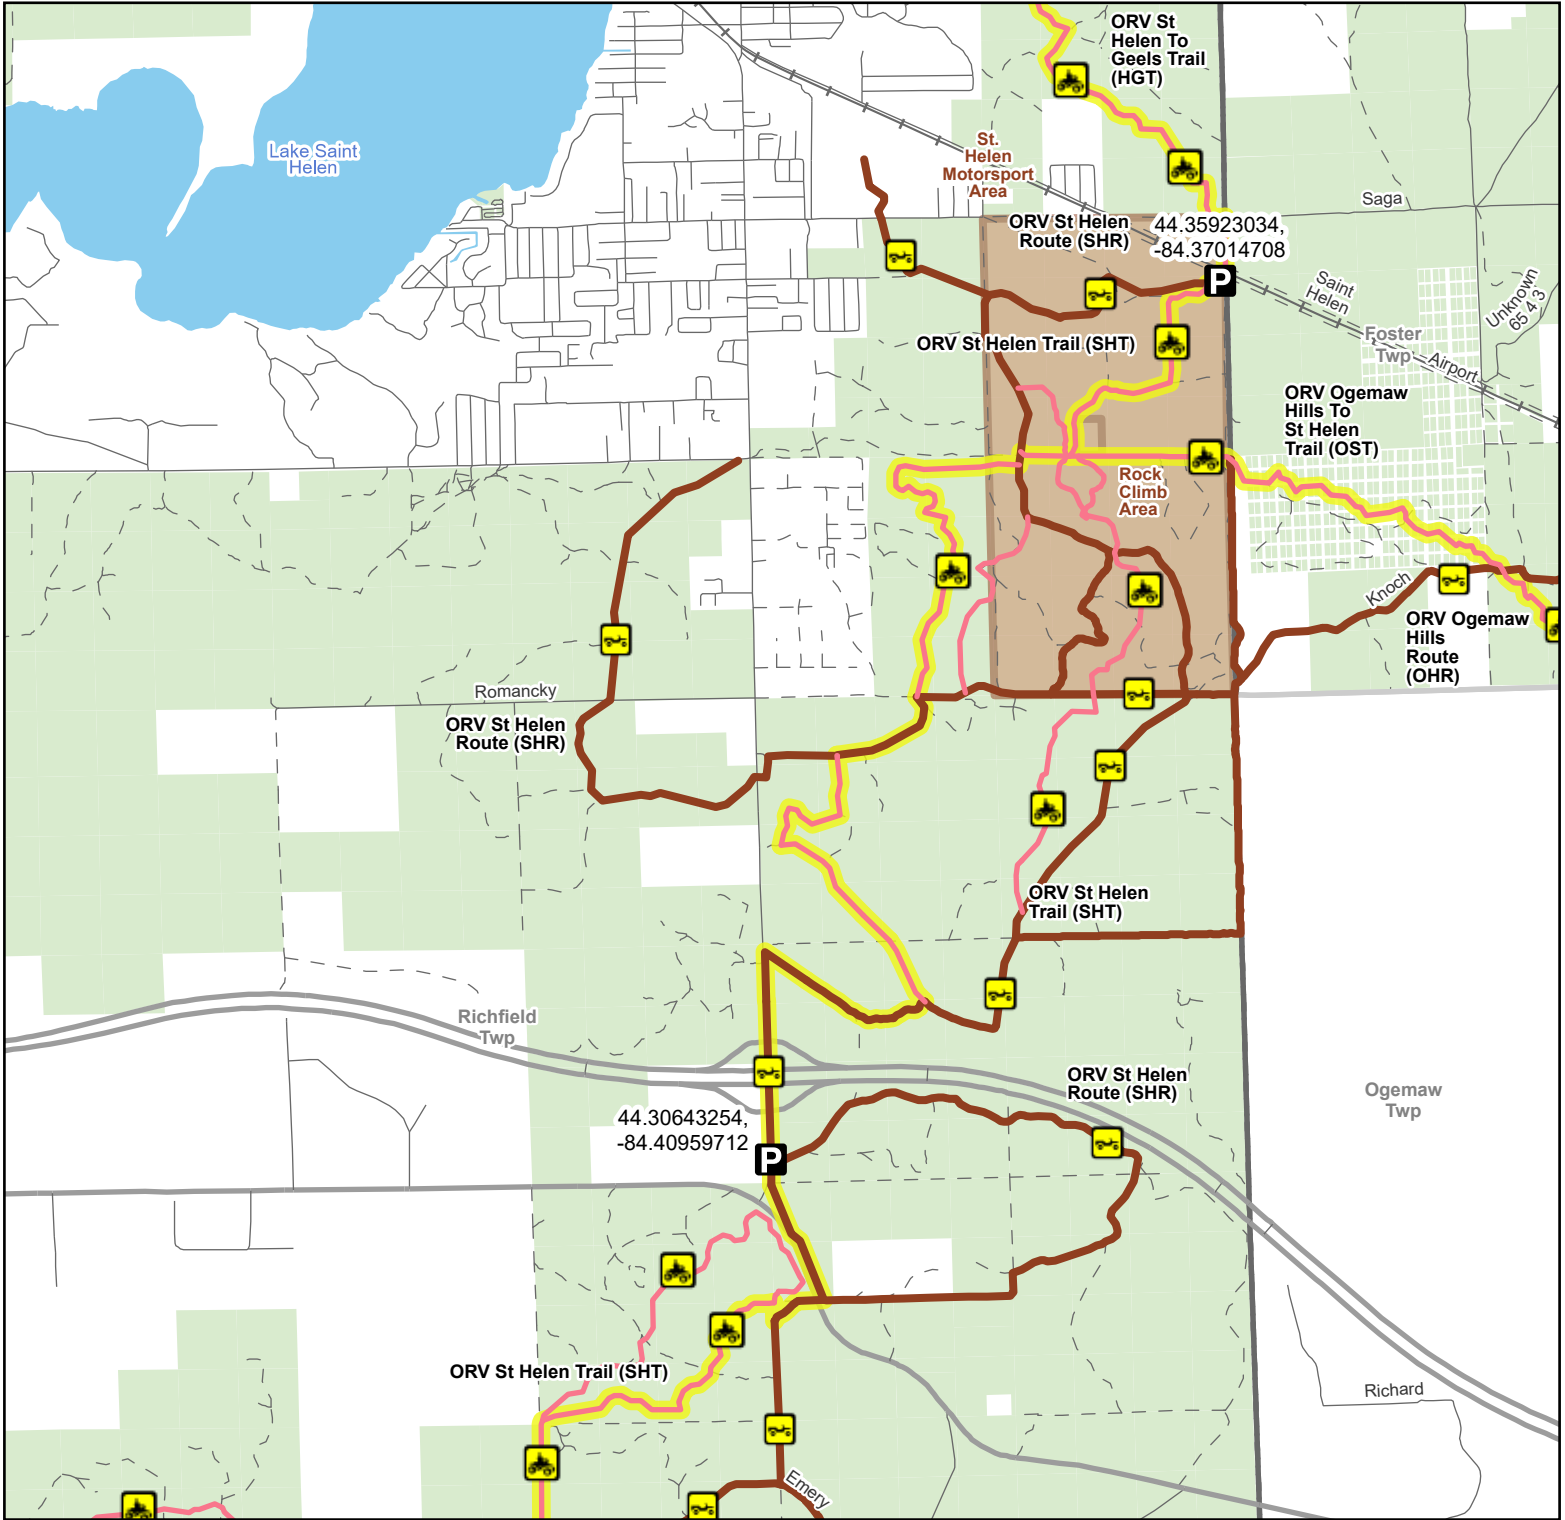

ORV St Helen Route (SHR) & ORV St Helen Trail (SHT) North

Roscommon County, Michigan

Advisory: Trails and Routes have two-way traffic. Disclaimer: Trails shown on this map are an approximate representation of the trail system at the time of publication and may not reflect current ground conditions. Stay on signed trails only!

Parking Lot

ORV Route

ORV Trail

ATV Trail (50 Inch) ORVs 50 inches in width or less including off-road motorcycles. ORV license and trail permit required.

Description: ORV trail 37.4 miles. ORV route 42.6 miles.

Updated: 04/10/2026

If you need assistance with this map, please email DNR-Trails@michigan.gov.

ORV Route (72 Inch) ORVs of all sizes including off-road motorcycles. ORV license and trail permit required unless licensed by the Secretary of State.

Michigan Cross Country Cycle Trail MCCCT

Highway

Paved Road

--- Gravel or Dirt Road

—+— Railroad

■ Lakes And Rivers

■ ORV Scramble Area

■ DNR-managed land