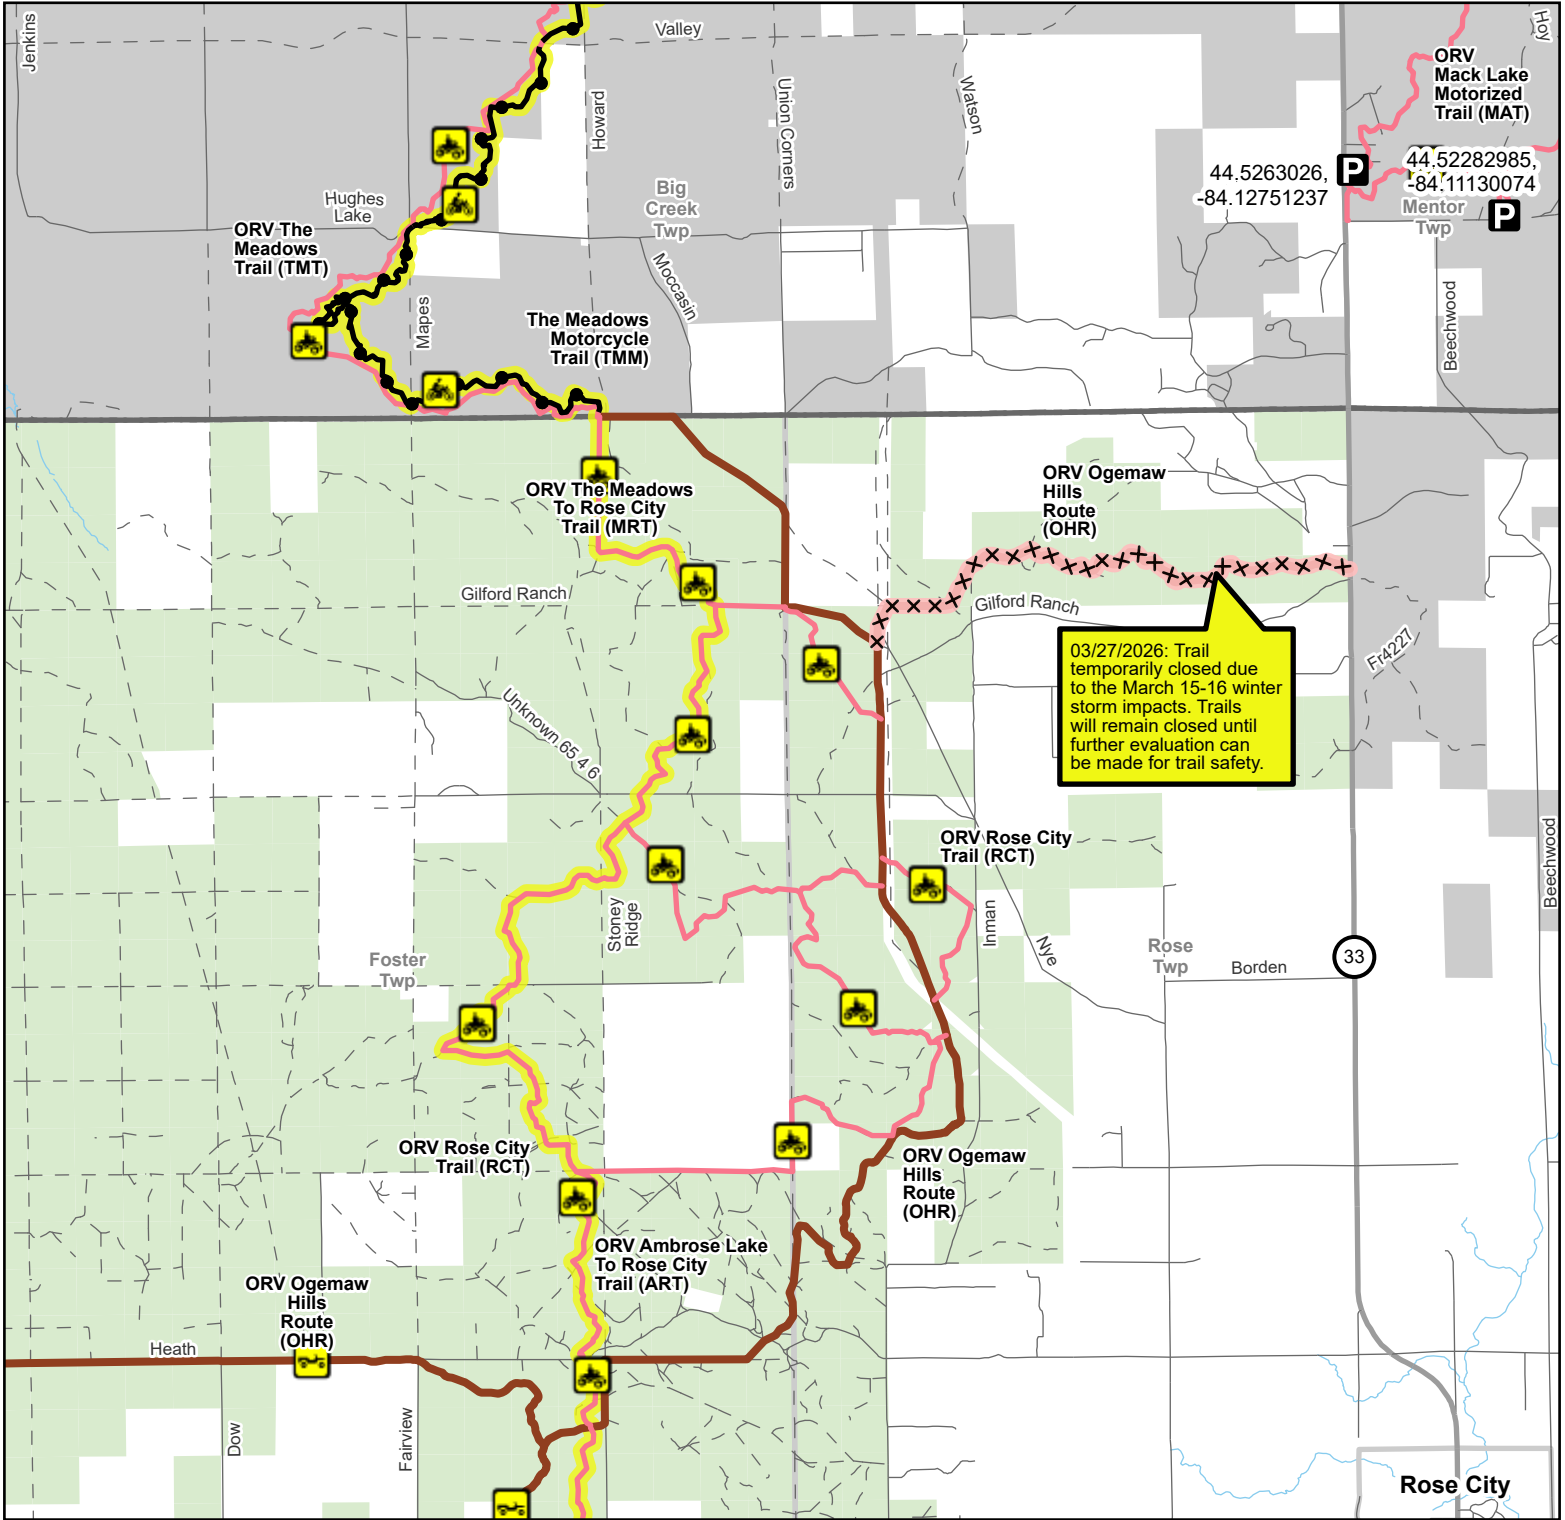

ORV The Meadows To Rose City Trail (MRT)

Ogemaw County, Michigan

Advisory: Trails and Routes have two-way traffic. Disclaimer: Trails shown on this map are an approximate representation of the trail system at the time of publication and may not reflect current ground conditions. Stay on signed trails only!

Parking Lot	ORV Temporary Closure	ORV Route (72 Inch) ORVs of all sizes including off-road motorcycles. ORV license and trail permit required unless licensed by the Secretary of State.	Paved Road
Motorcycle	DNR Motorcycle Trails 24 Inch Maximum Width	Michigan Cross Country Cycle Trail MCCCT	Gravel or Dirt Road
ORV Route	ATV Trail (50 Inch) ORVs 50 inches in width or less including off-road motorcycles. ORV license and trail permit required.	Highway	DNR-managed land
ORV Trail			Federally-managed land
			Civil Township
			County

Description:

Updated: 04/16/2026
If you need assistance with this map, please email DNR-Trails@michigan.gov.