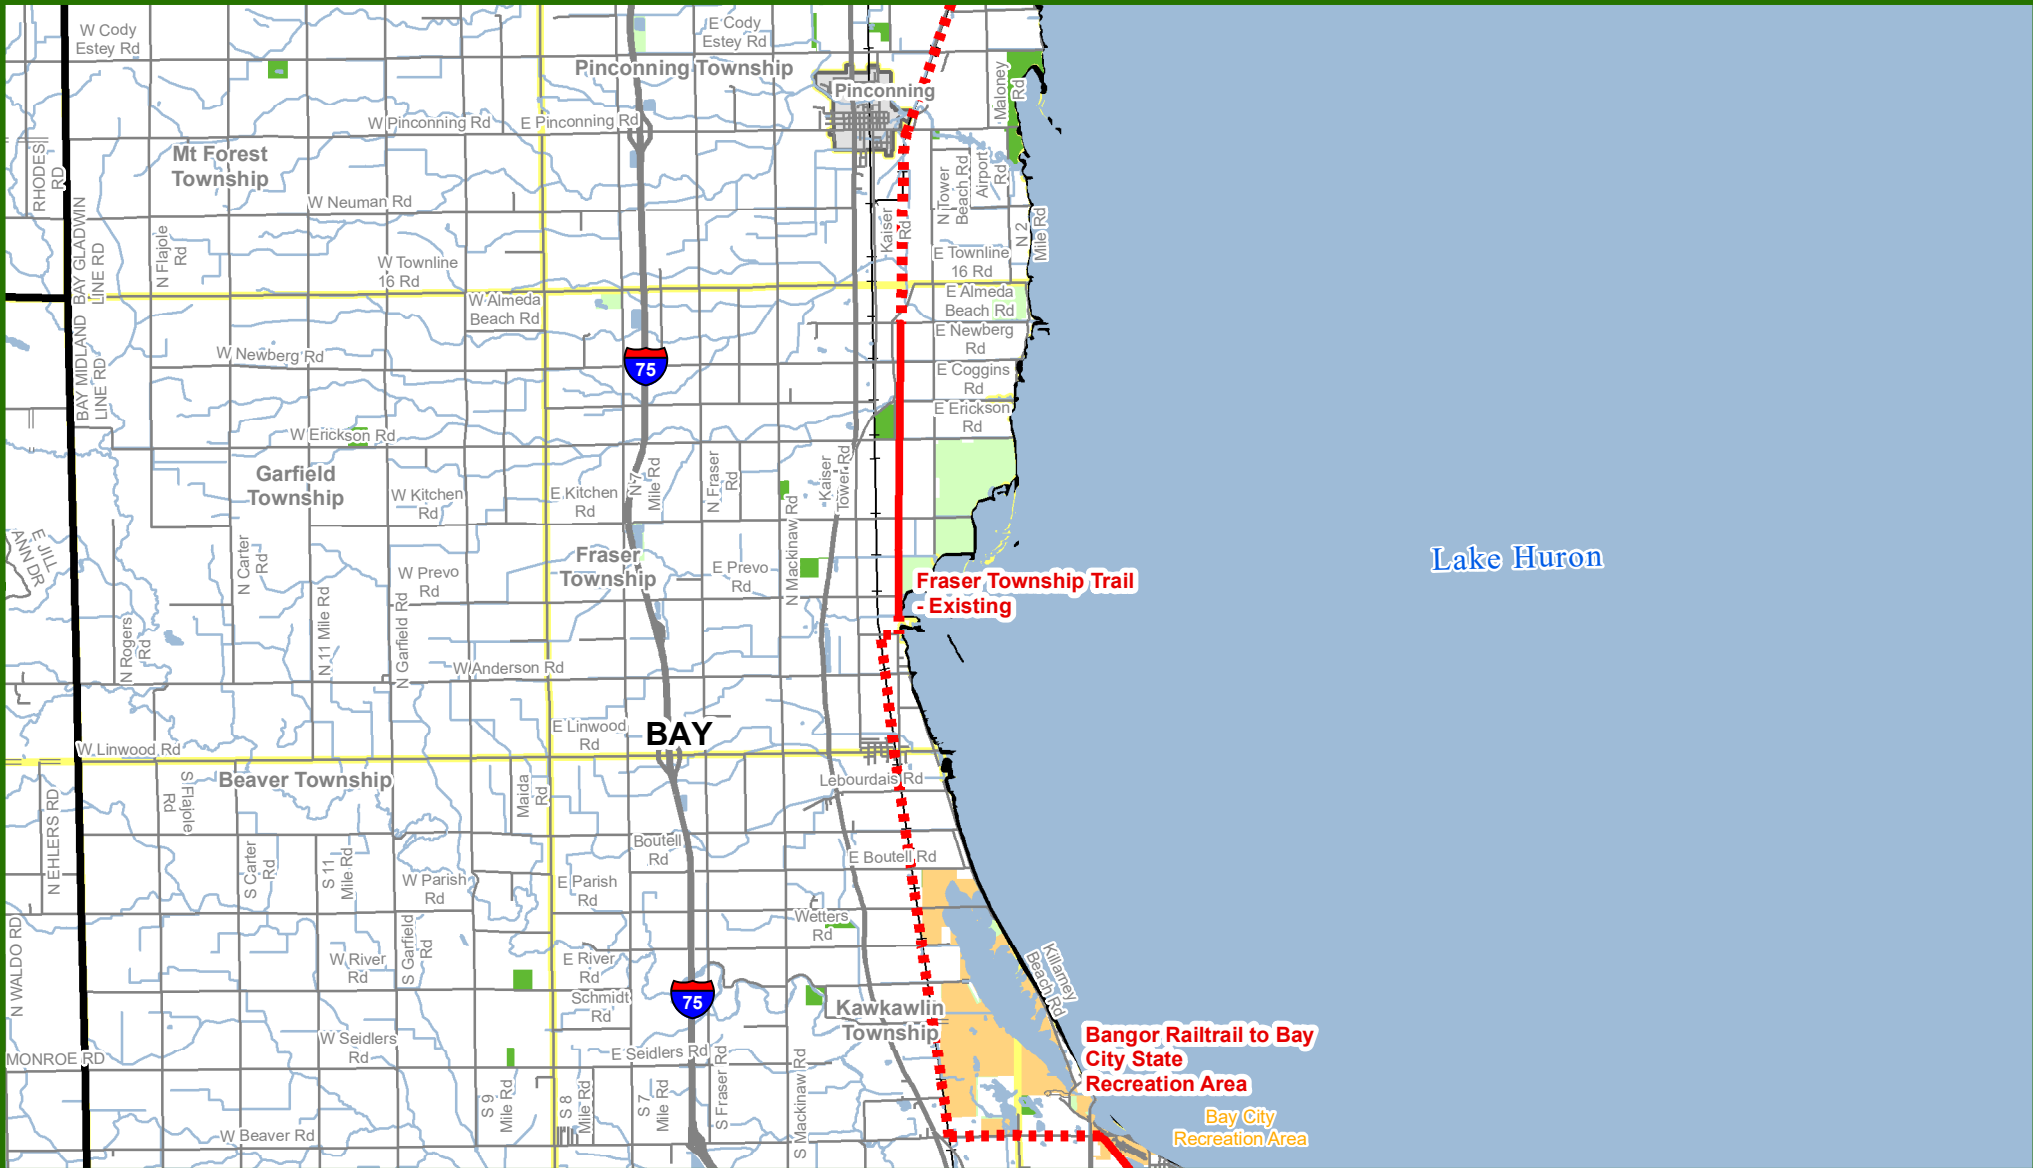

Michigan's Iron Belle Trail - Two Routes, One Great Trail

Bay City State Rec Area - Lake State RR Corridor - Fraser Township Trail - Pinconning

** The illustrated hike and bicycle trail connections will rely upon partnership opportunities. **

Railroad

River

Lake

State Park Boundary

State Land

Public Land

City or Village

Township