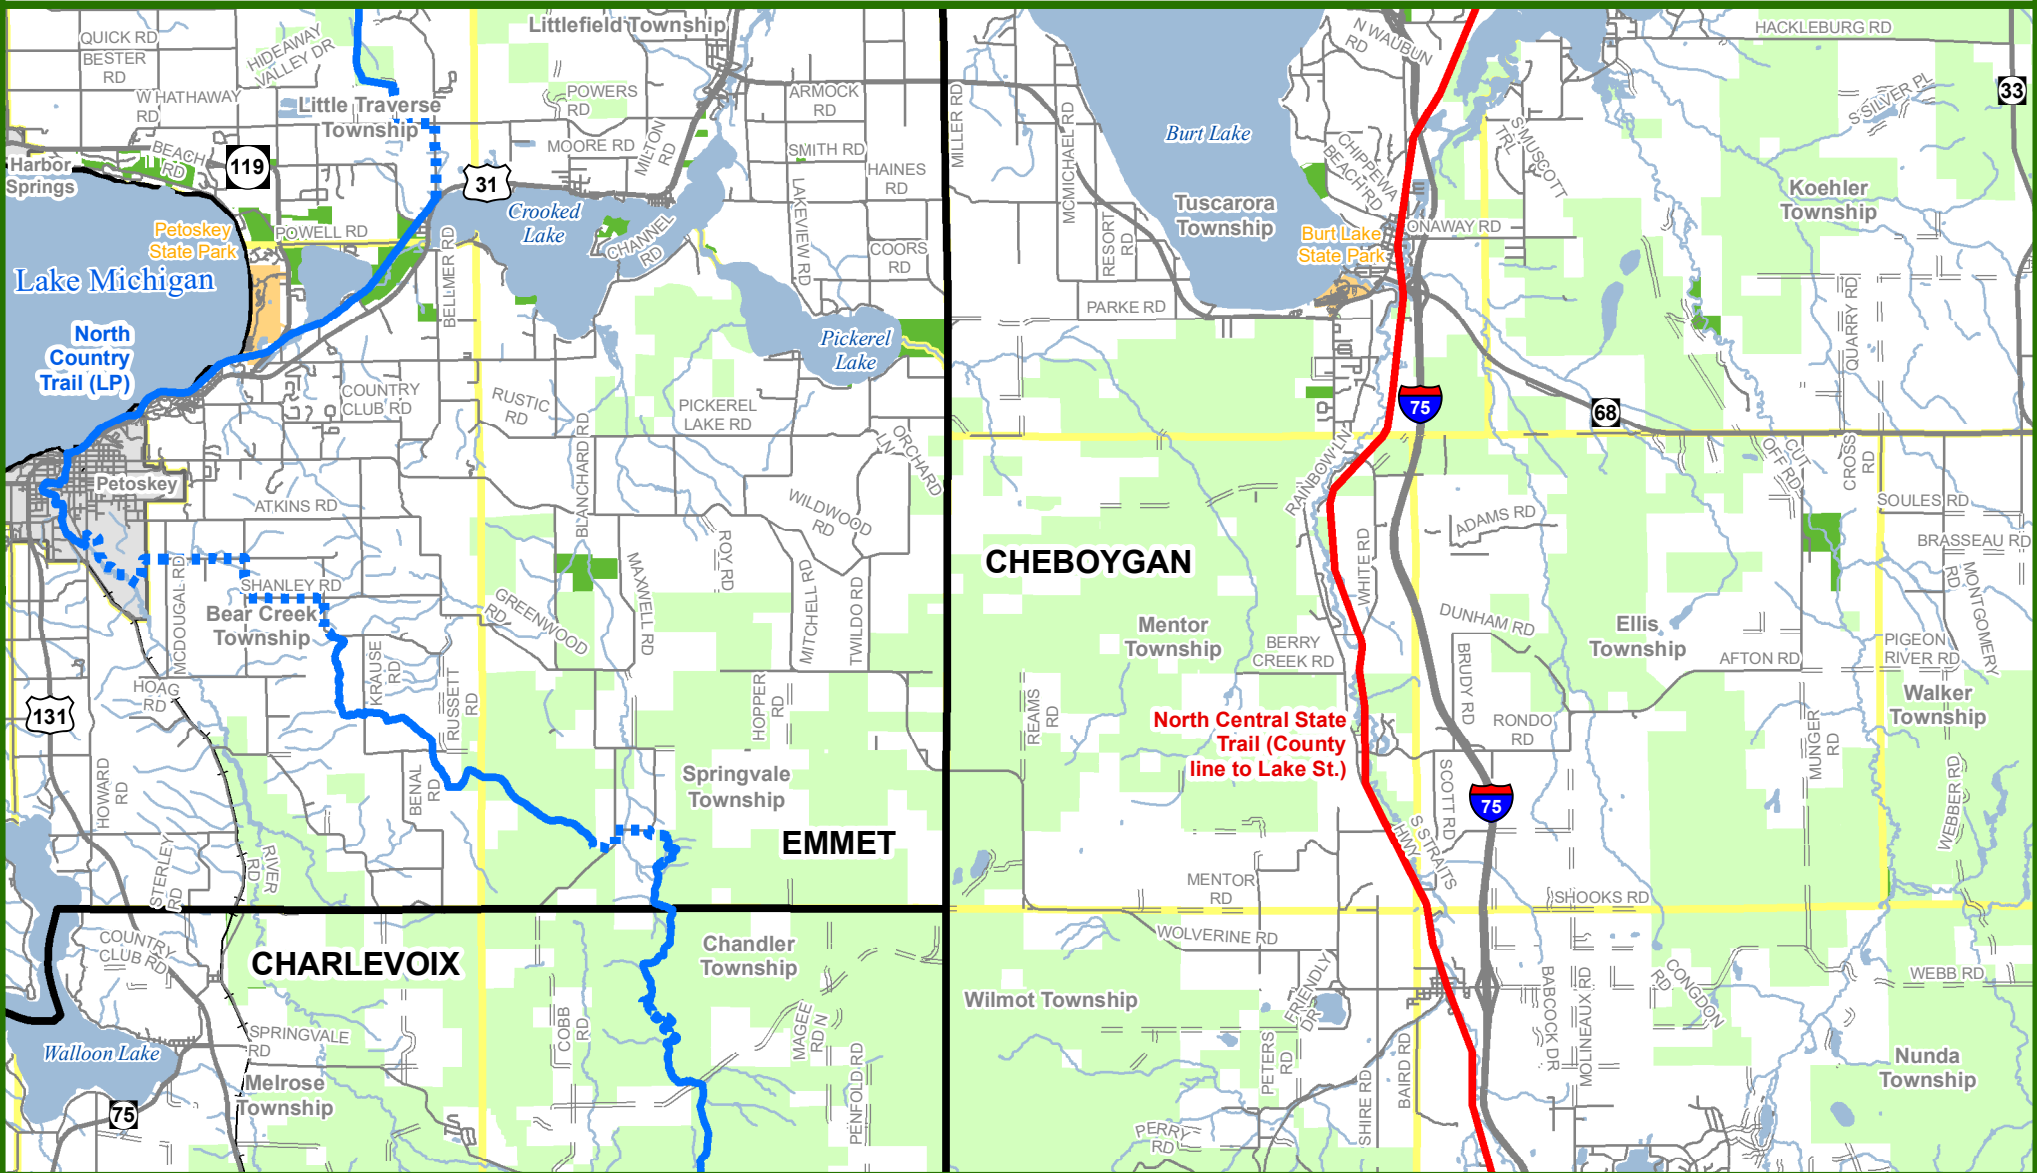

Michigan's Iron Belle Trail - Two Routes, One Great Trail

North Central State Trail - Wolverine

** The illustrated hike and bicycle trail connections will rely upon partnership opportunities. **

February 2018
 Michigan Department of Natural Resources
 Forest Resources Division
 Resource Assessment Section

Hiking Trail

- Hiking - Existing Trail
- - - Hiking - Proposed Trail

Biking Trail

- Biking - Existing Trail

Road Type

- Highway
- Paved Road
- Gravel Road
- + Railroad
- River

Lake

- Lake
- State Park Boundary
- State Land
- Public Land
- City or Village
- Township

County

- County