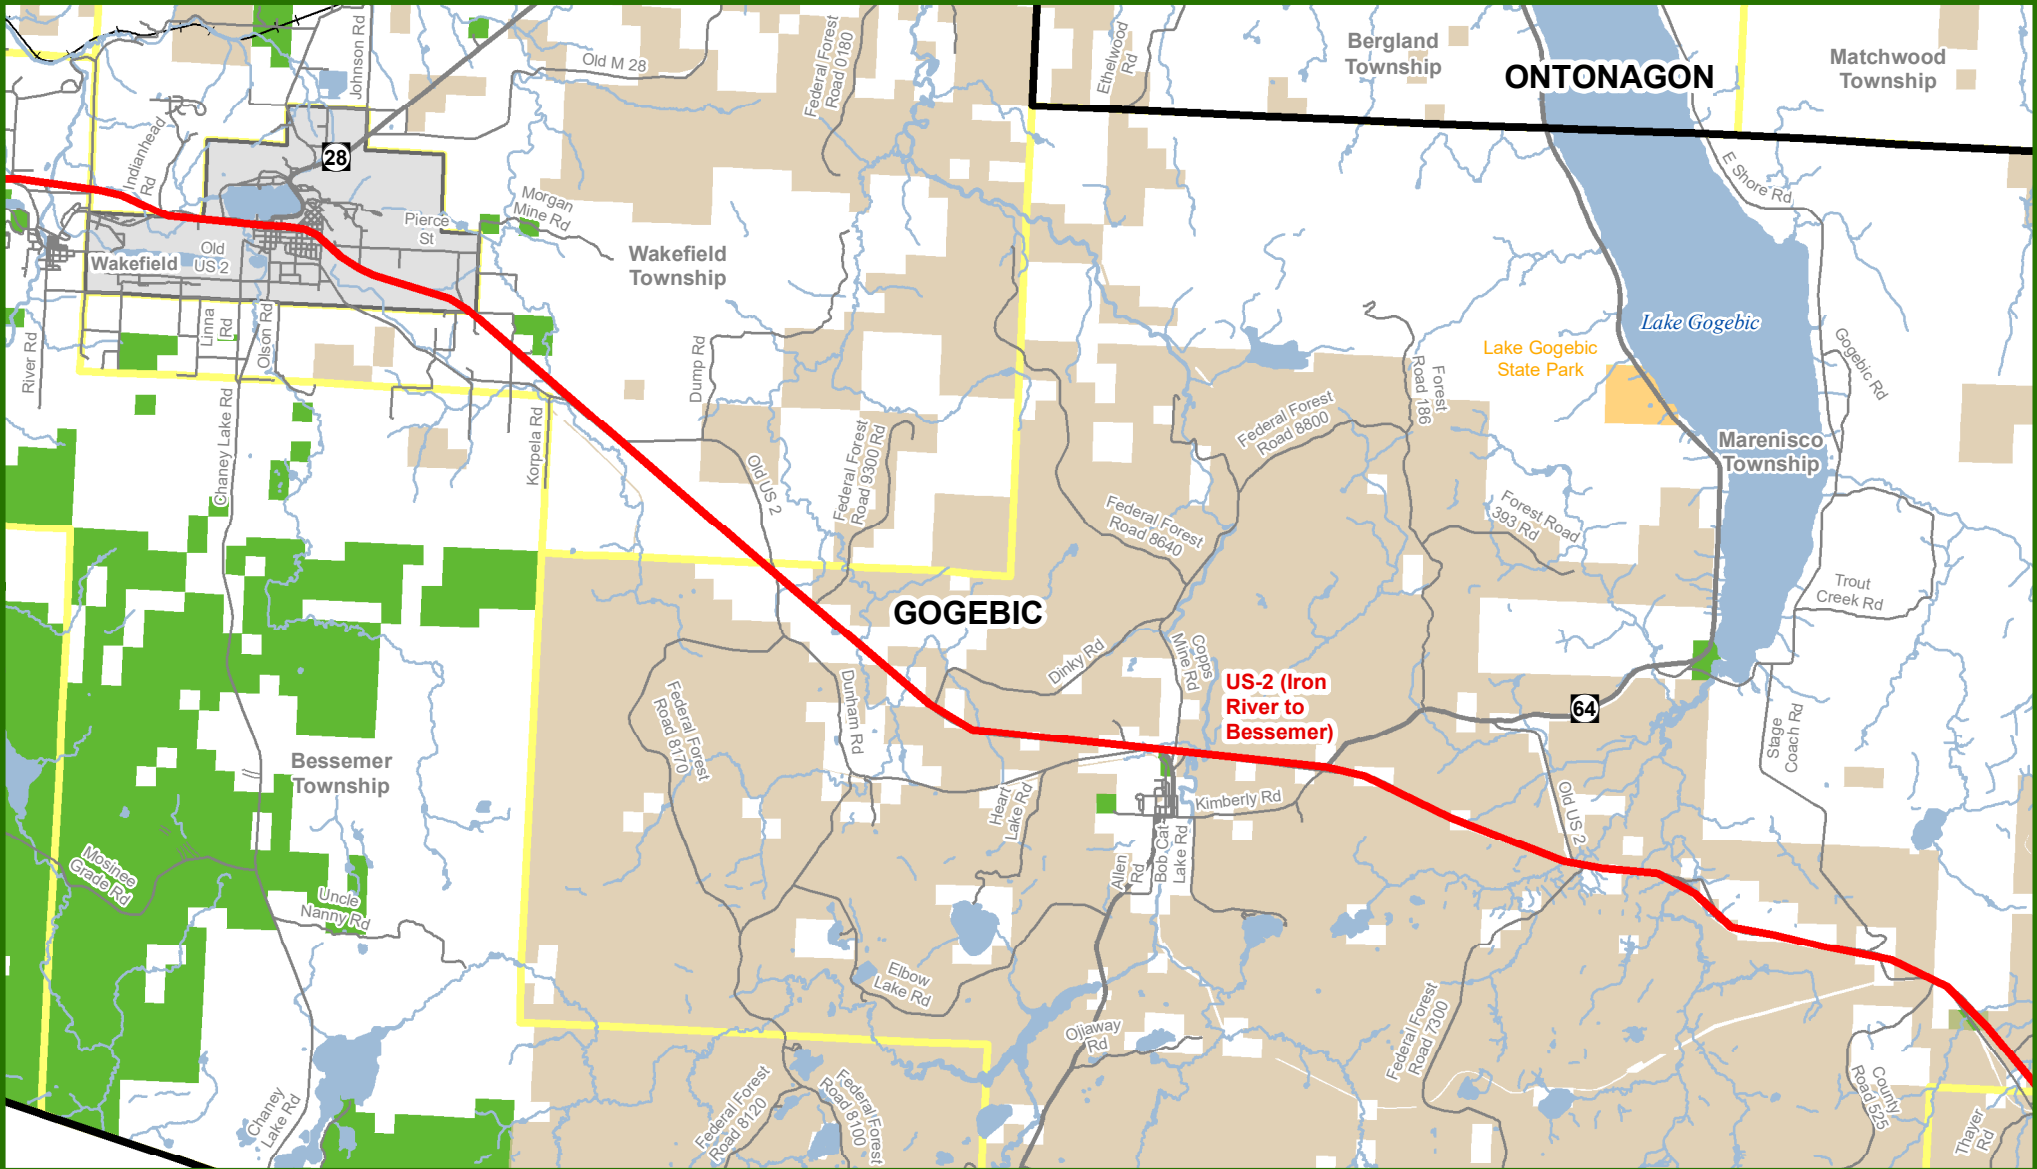

# Michigan's Iron Belle Trail - Two Routes, One Great Trail

## US-2 Bicycle Route, Gogebic County - Wakefield

\*\* The illustrated hike and bicycle trail connections will rely upon partnership opportunities. \*\*

February 2018  
Michigan Department of Natural Resources  
Forest Resources Division  
Resource Assessment Section

### Road Type

Highway

Paved Road

Gravel Road

Railroad

River

Lake

State Park Boundary

State Land

Federal Land

Public Land

City or Village

Township

County