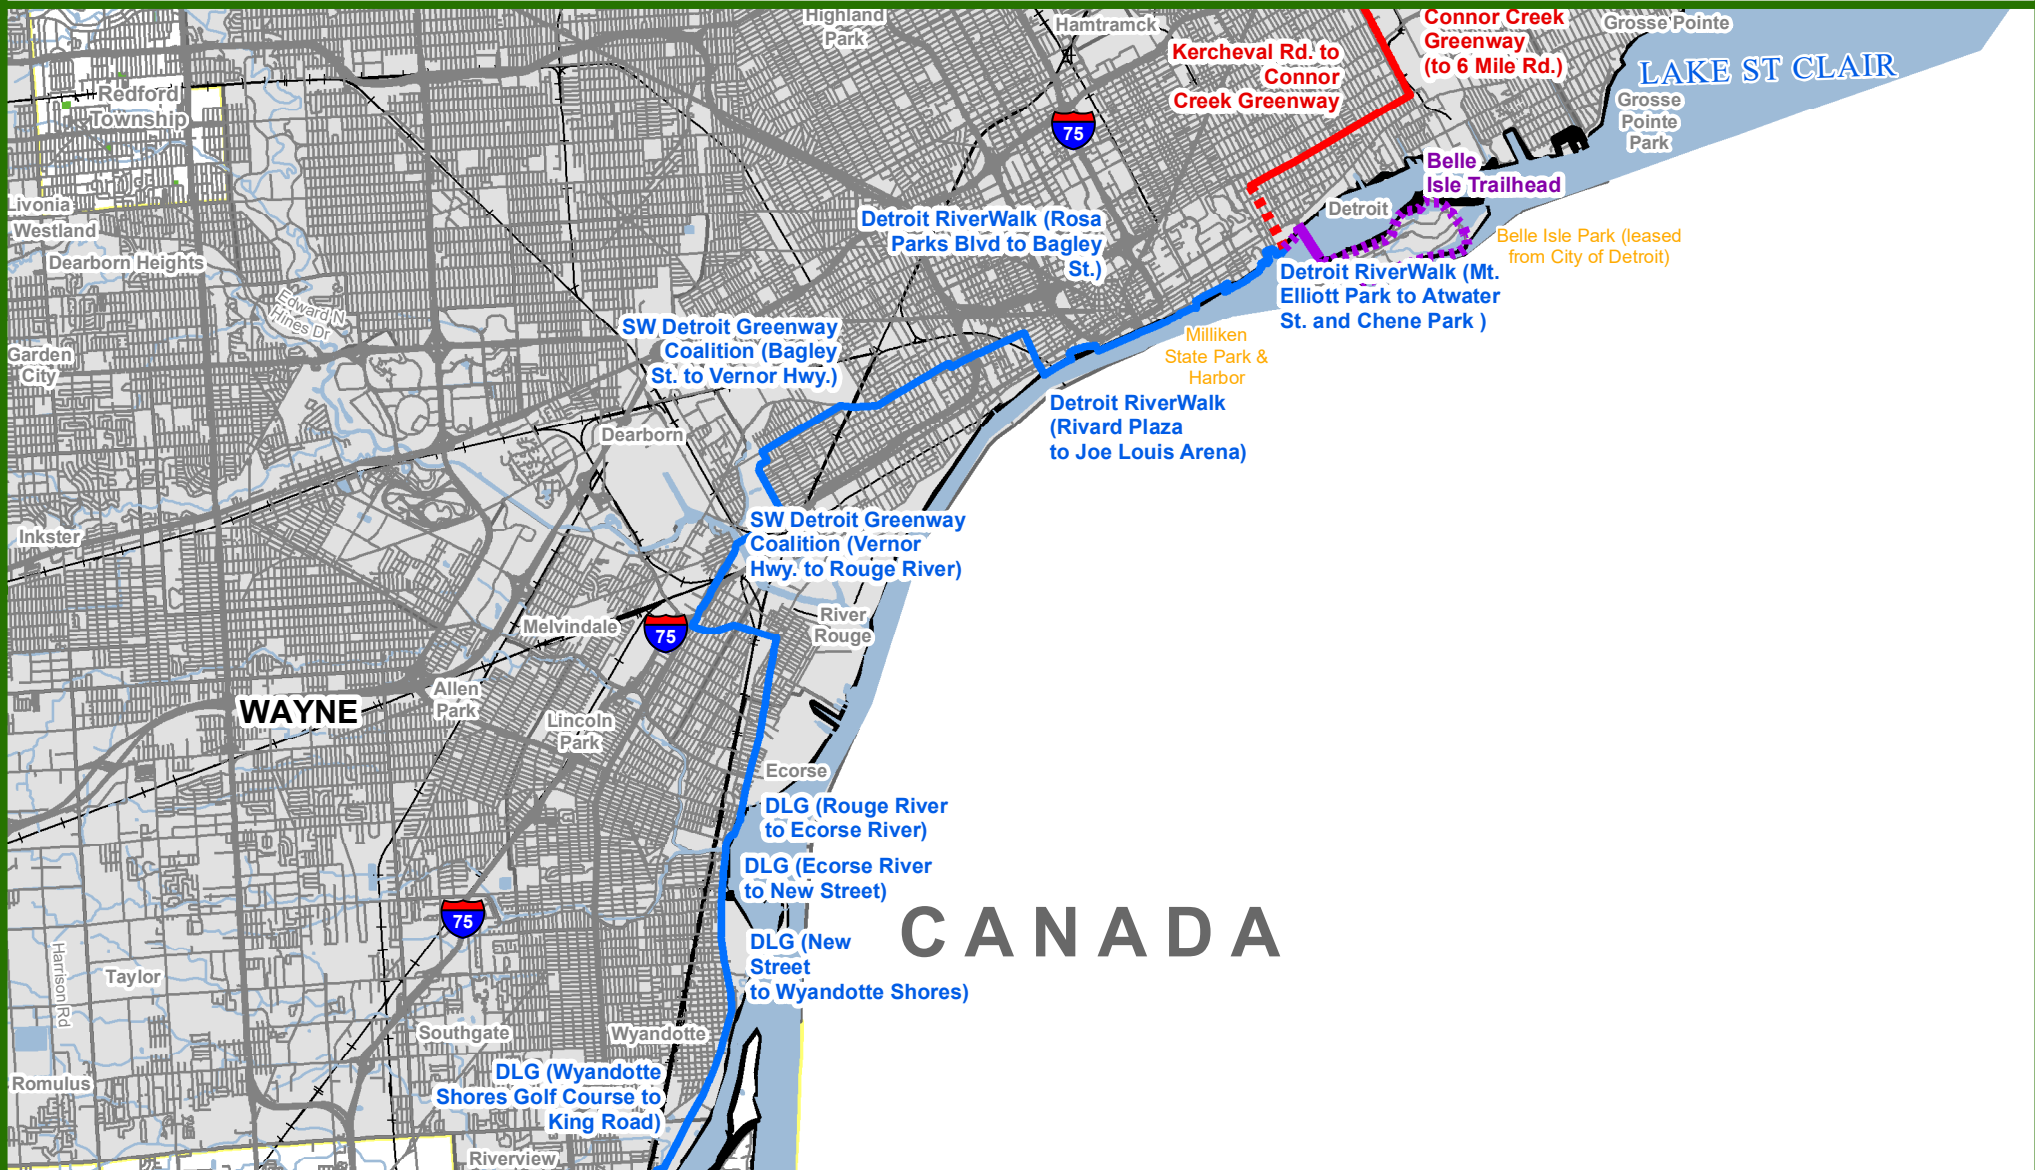

# Michigan's Iron Belle Trail - Two Routes, One Great Trail

Elizabeth Park - Grosse Ile - Ecorse - Belle Isle

\*\* The illustrated hike and bicycle trail connections will rely upon partnership opportunities. \*\*

0 1.5 3 Miles

February 2018  
Michigan Department of Natural Resources  
Forest Resources Division  
Resource Assessment Section

### Hiking and Biking

- Existing Hiking & Biking
- Proposed Hiking and Biking**
- - - Proposed, Hiking & Biking
- Road Type**
- Highway

- Paved Road
- - - Gravel Road
- + Railroad
- River
- Lake
- State Park Boundary

- State Land
- Federal Land
- Public Land
- City or Village
- Township
- County