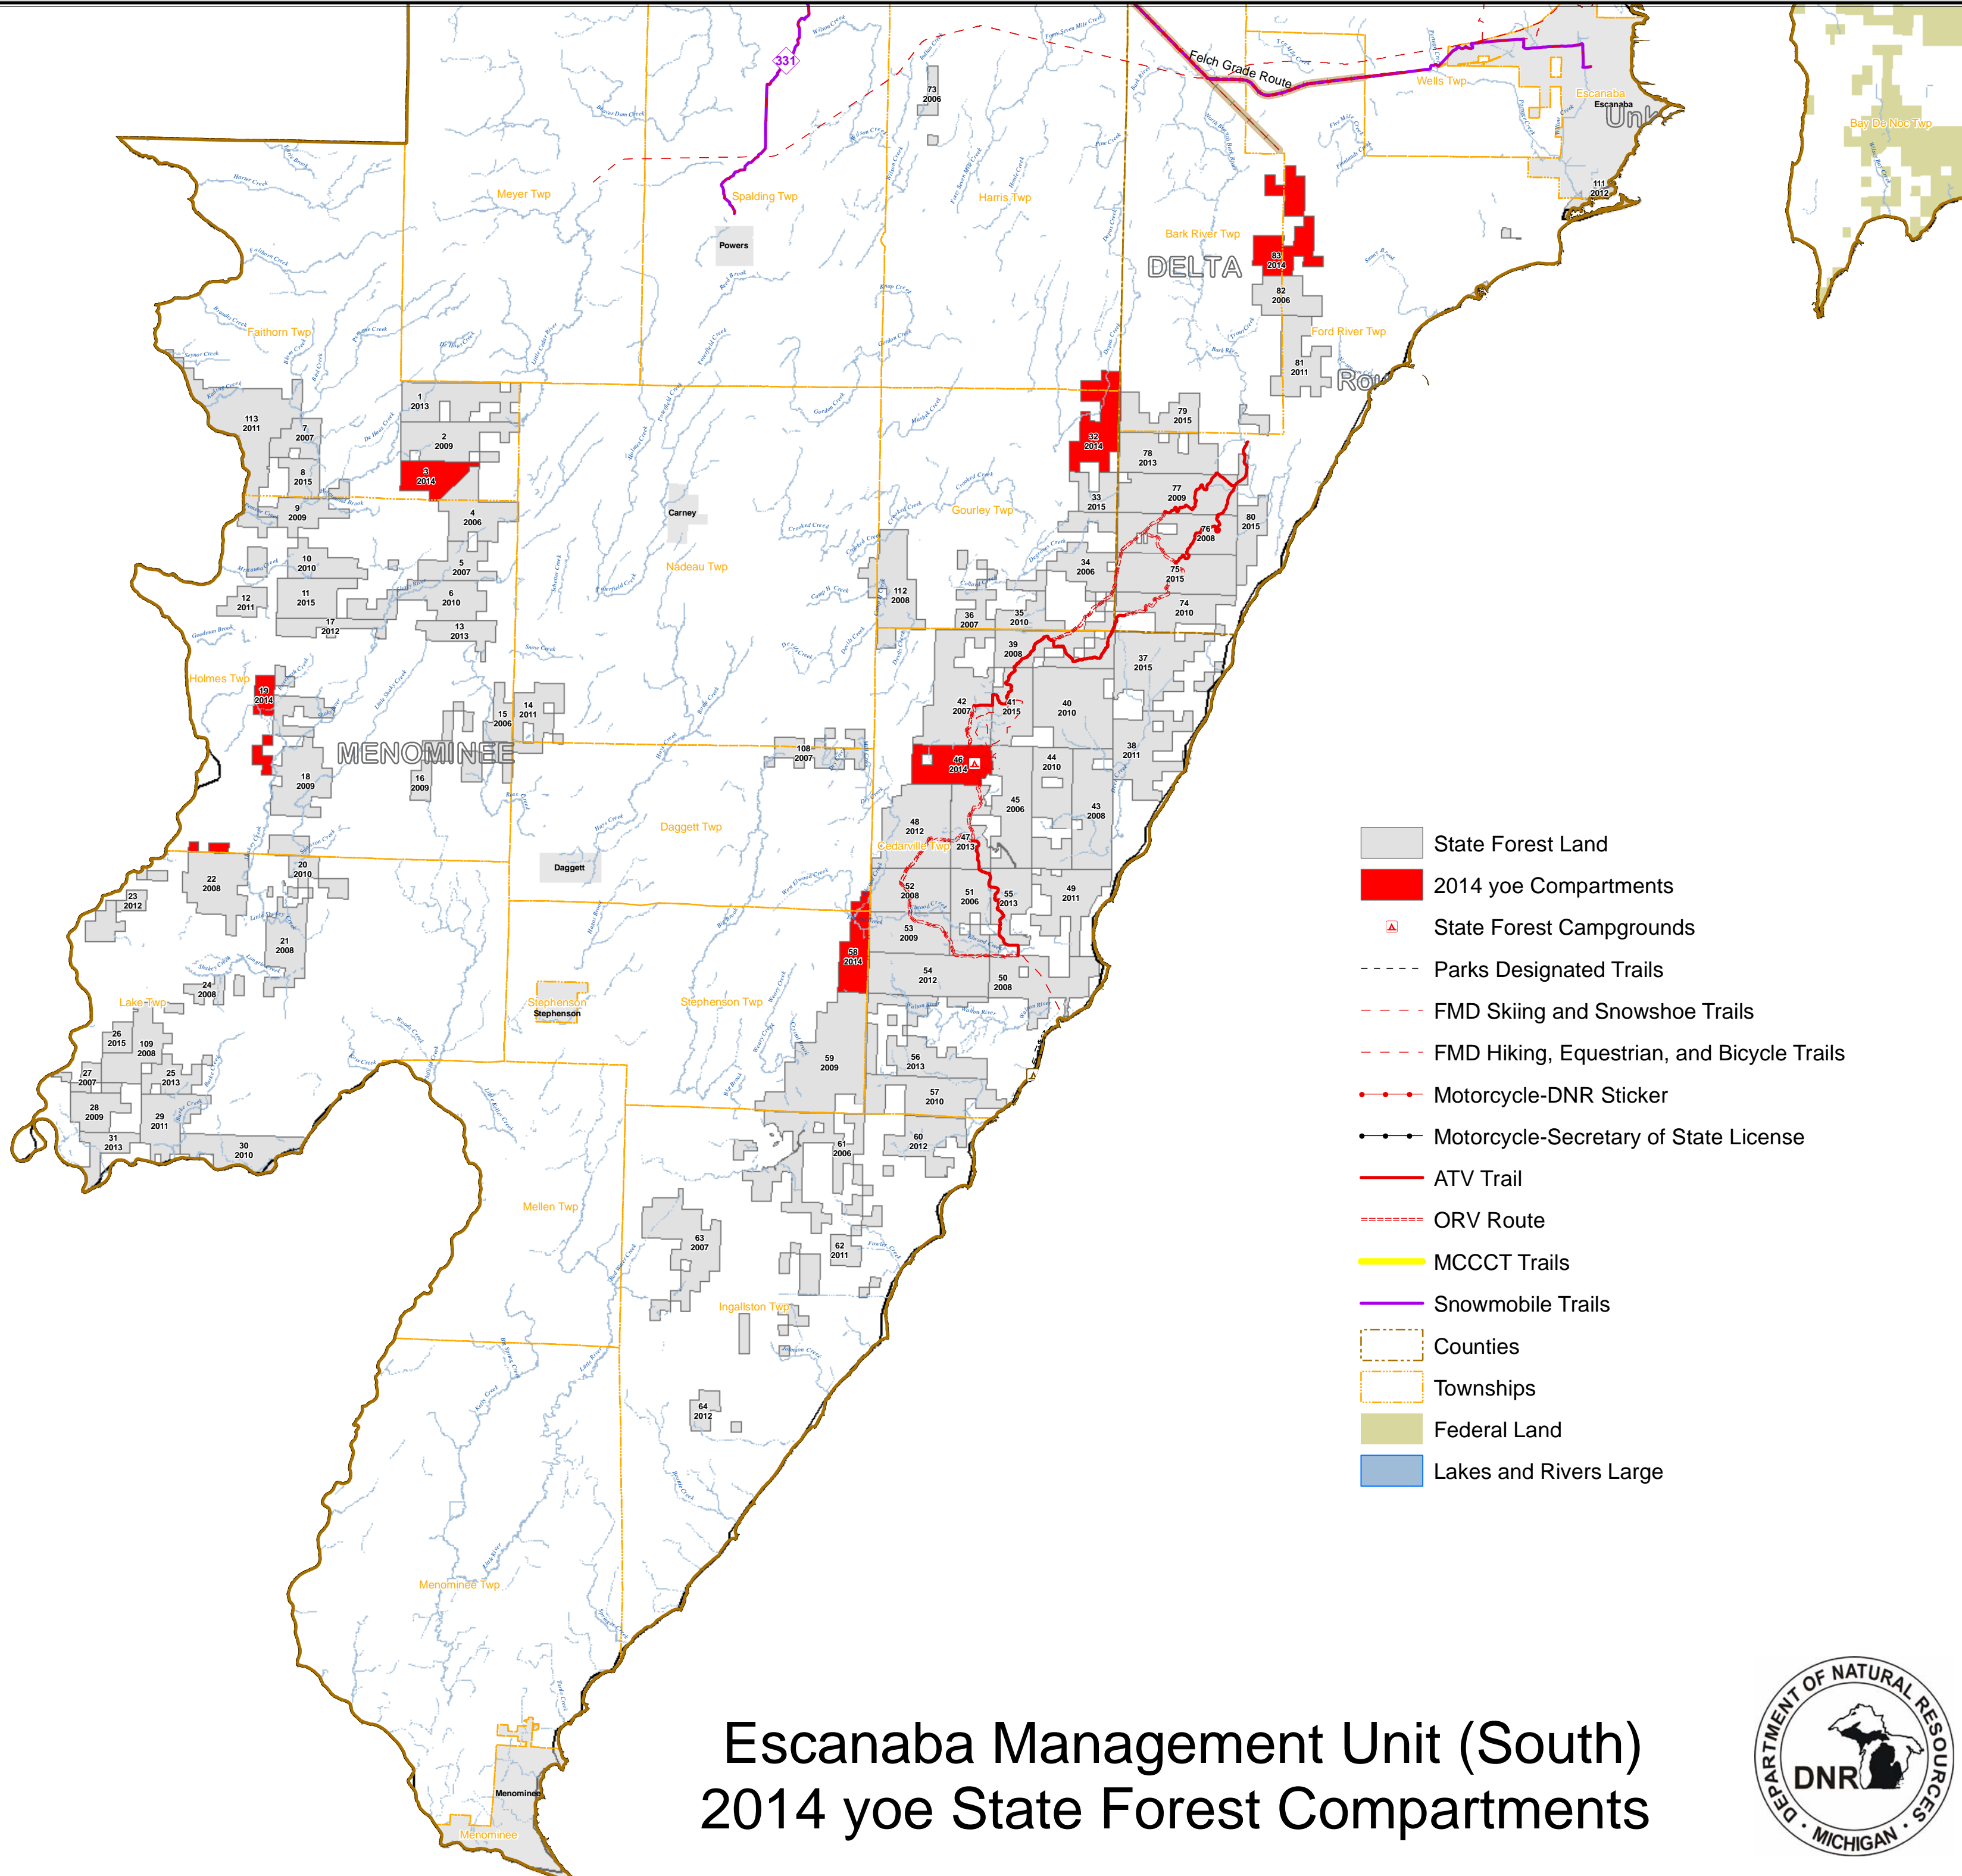

Escanaba Management Unit (North) 2014 yoe State Forest Compartments

- State Forest Land
- 2014 yoe Compartments
- State Forest Campgrounds
- Parks Designated Trails
- FMD Skiing and Snowshoe Trails
- FMD Hiking, Equestrian, and Bicycle Trails
- Motorcycle-DNR Sticker
- Motorcycle-Secretary of State License
- ATV Trail
- ORV Route
- MCCCT Trails
- Snowmobile Trails
- Counties
- Townships
- Federal Land
- Lakes and Rivers Large

- State Forest Land
- 2014 yoe Compartments
- State Forest Campgrounds
- Parks Designated Trails
- FMD Skiing and Snowshoe Trails
- FMD Hiking, Equestrian, and Bicycle Trails
- Motorcycle-DNR Sticker
- Motorcycle-Secretary of State License
- ATV Trail
- ORV Route
- MCCCT Trails
- Snowmobile Trails
- Counties
- Townships
- Federal Land
- Lakes and Rivers Large

Escanaba Management Unit (South) 2014 yoe State Forest Compartments