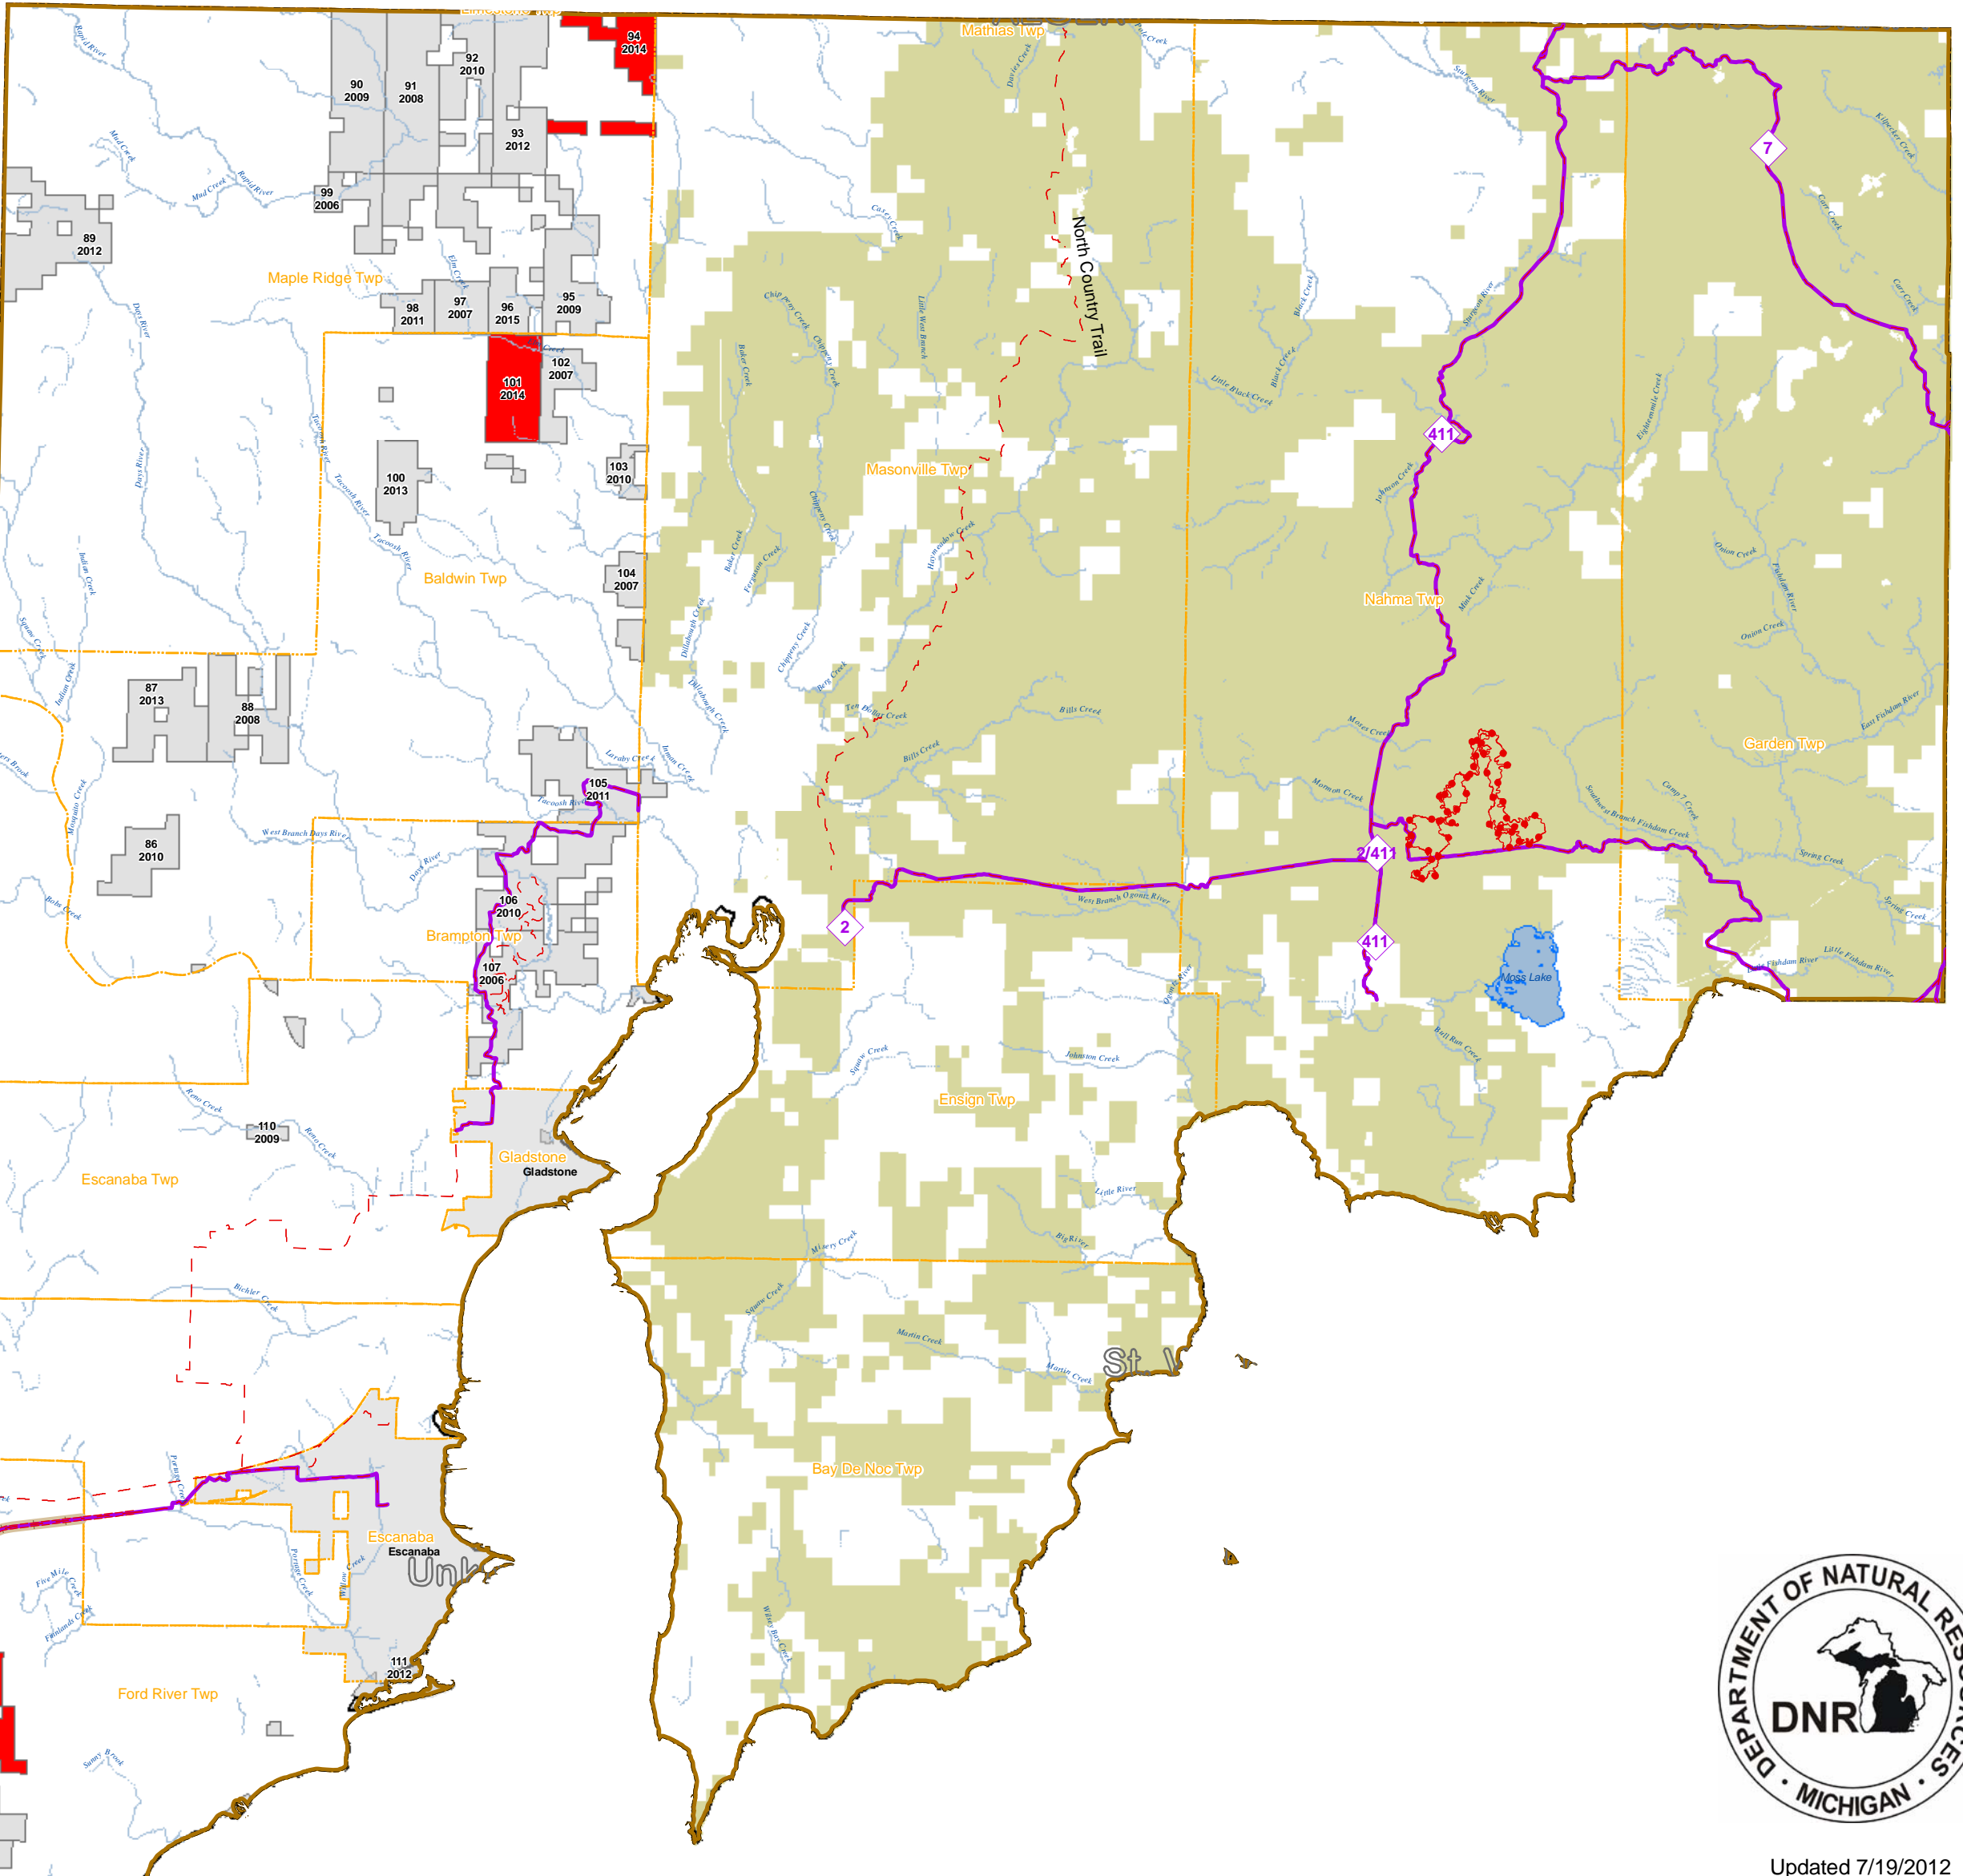

Escanaba Management Unit (North) 2014 yoe State Forest Compartments

- State Forest Land
- 2014 yoe Compartments
- State Forest Campgrounds
- Parks Designated Trails
- FMD Skiing and Snowshoe Trails
- FMD Hiking, Equestrian, and Bicycle Trails
- Motorcycle-DNR Sticker
- Motorcycle-Secretary of State License
- ATV Trail
- ORV Route
- MCCCT Trails
- Snowmobile Trails
- Counties
- Townships
- Federal Land
- Lakes and Rivers Large

- State Forest Land
- 2014 yoe Compartments
- State Forest Campgrounds
- Parks Designated Trails
- FMD Skiing and Snowshoe Trails
- FMD Hiking, Equestrian, and Bicycle Trails
- Motorcycle-DNR Sticker
- Motorcycle-Secretary of State License
- ATV Trail
- ORV Route
- MCCCT Trails
- Snowmobile Trails
- Counties
- Townships
- Federal Land
- Lakes and Rivers Large

Escanaba Management Unit (South) 2014 yoe State Forest Compartments