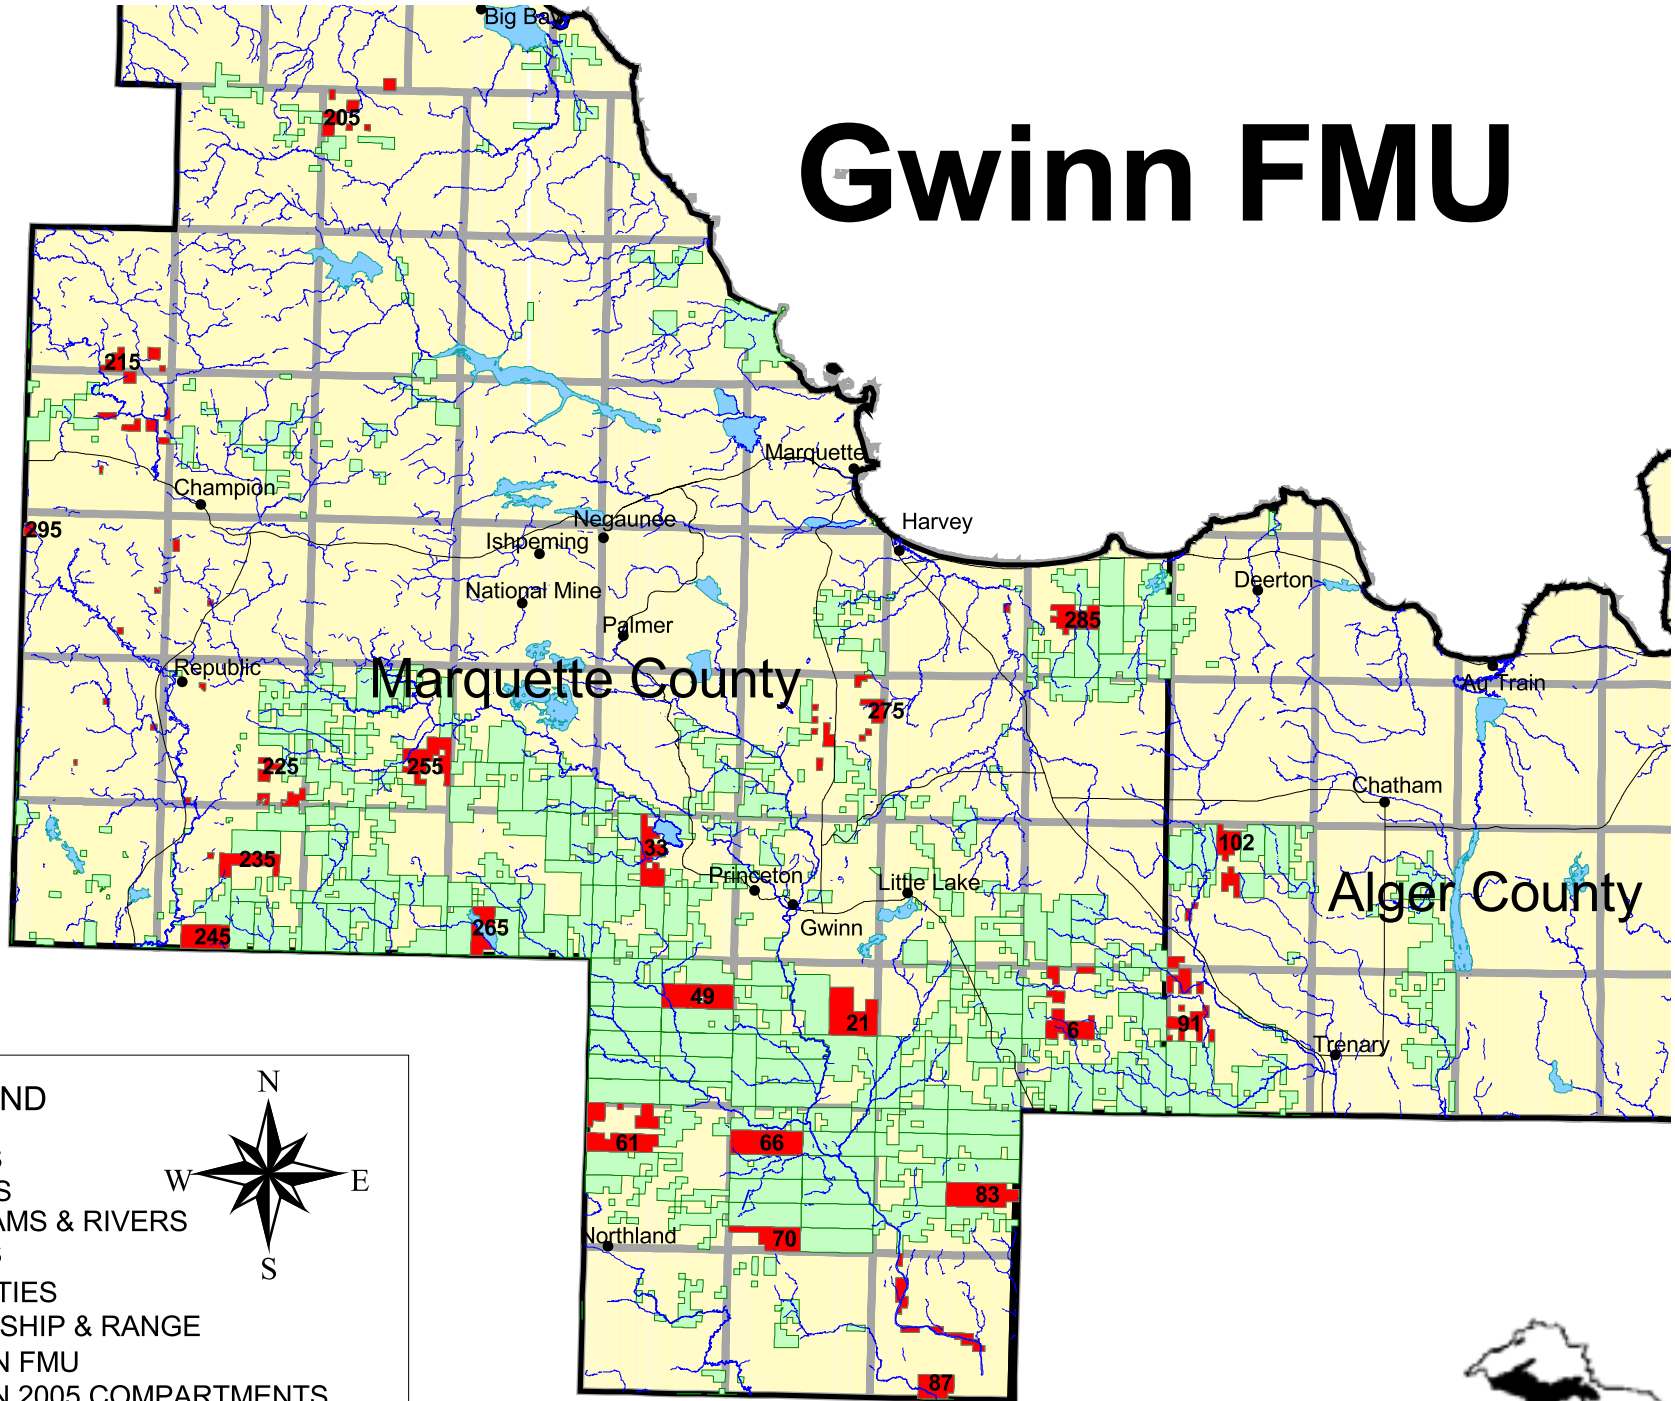

Gwinn FMU

LEGEND

- CITIES
- ROADS
- STREAMS & RIVERS
- LAKES
- ▭ COUNTIES
- ▭ TOWNSHIP & RANGE
- GWINN FMU
- GWINN 2005 COMPARTMENTS
- GWINN ALL COMPARTMENTS

0 20 Miles