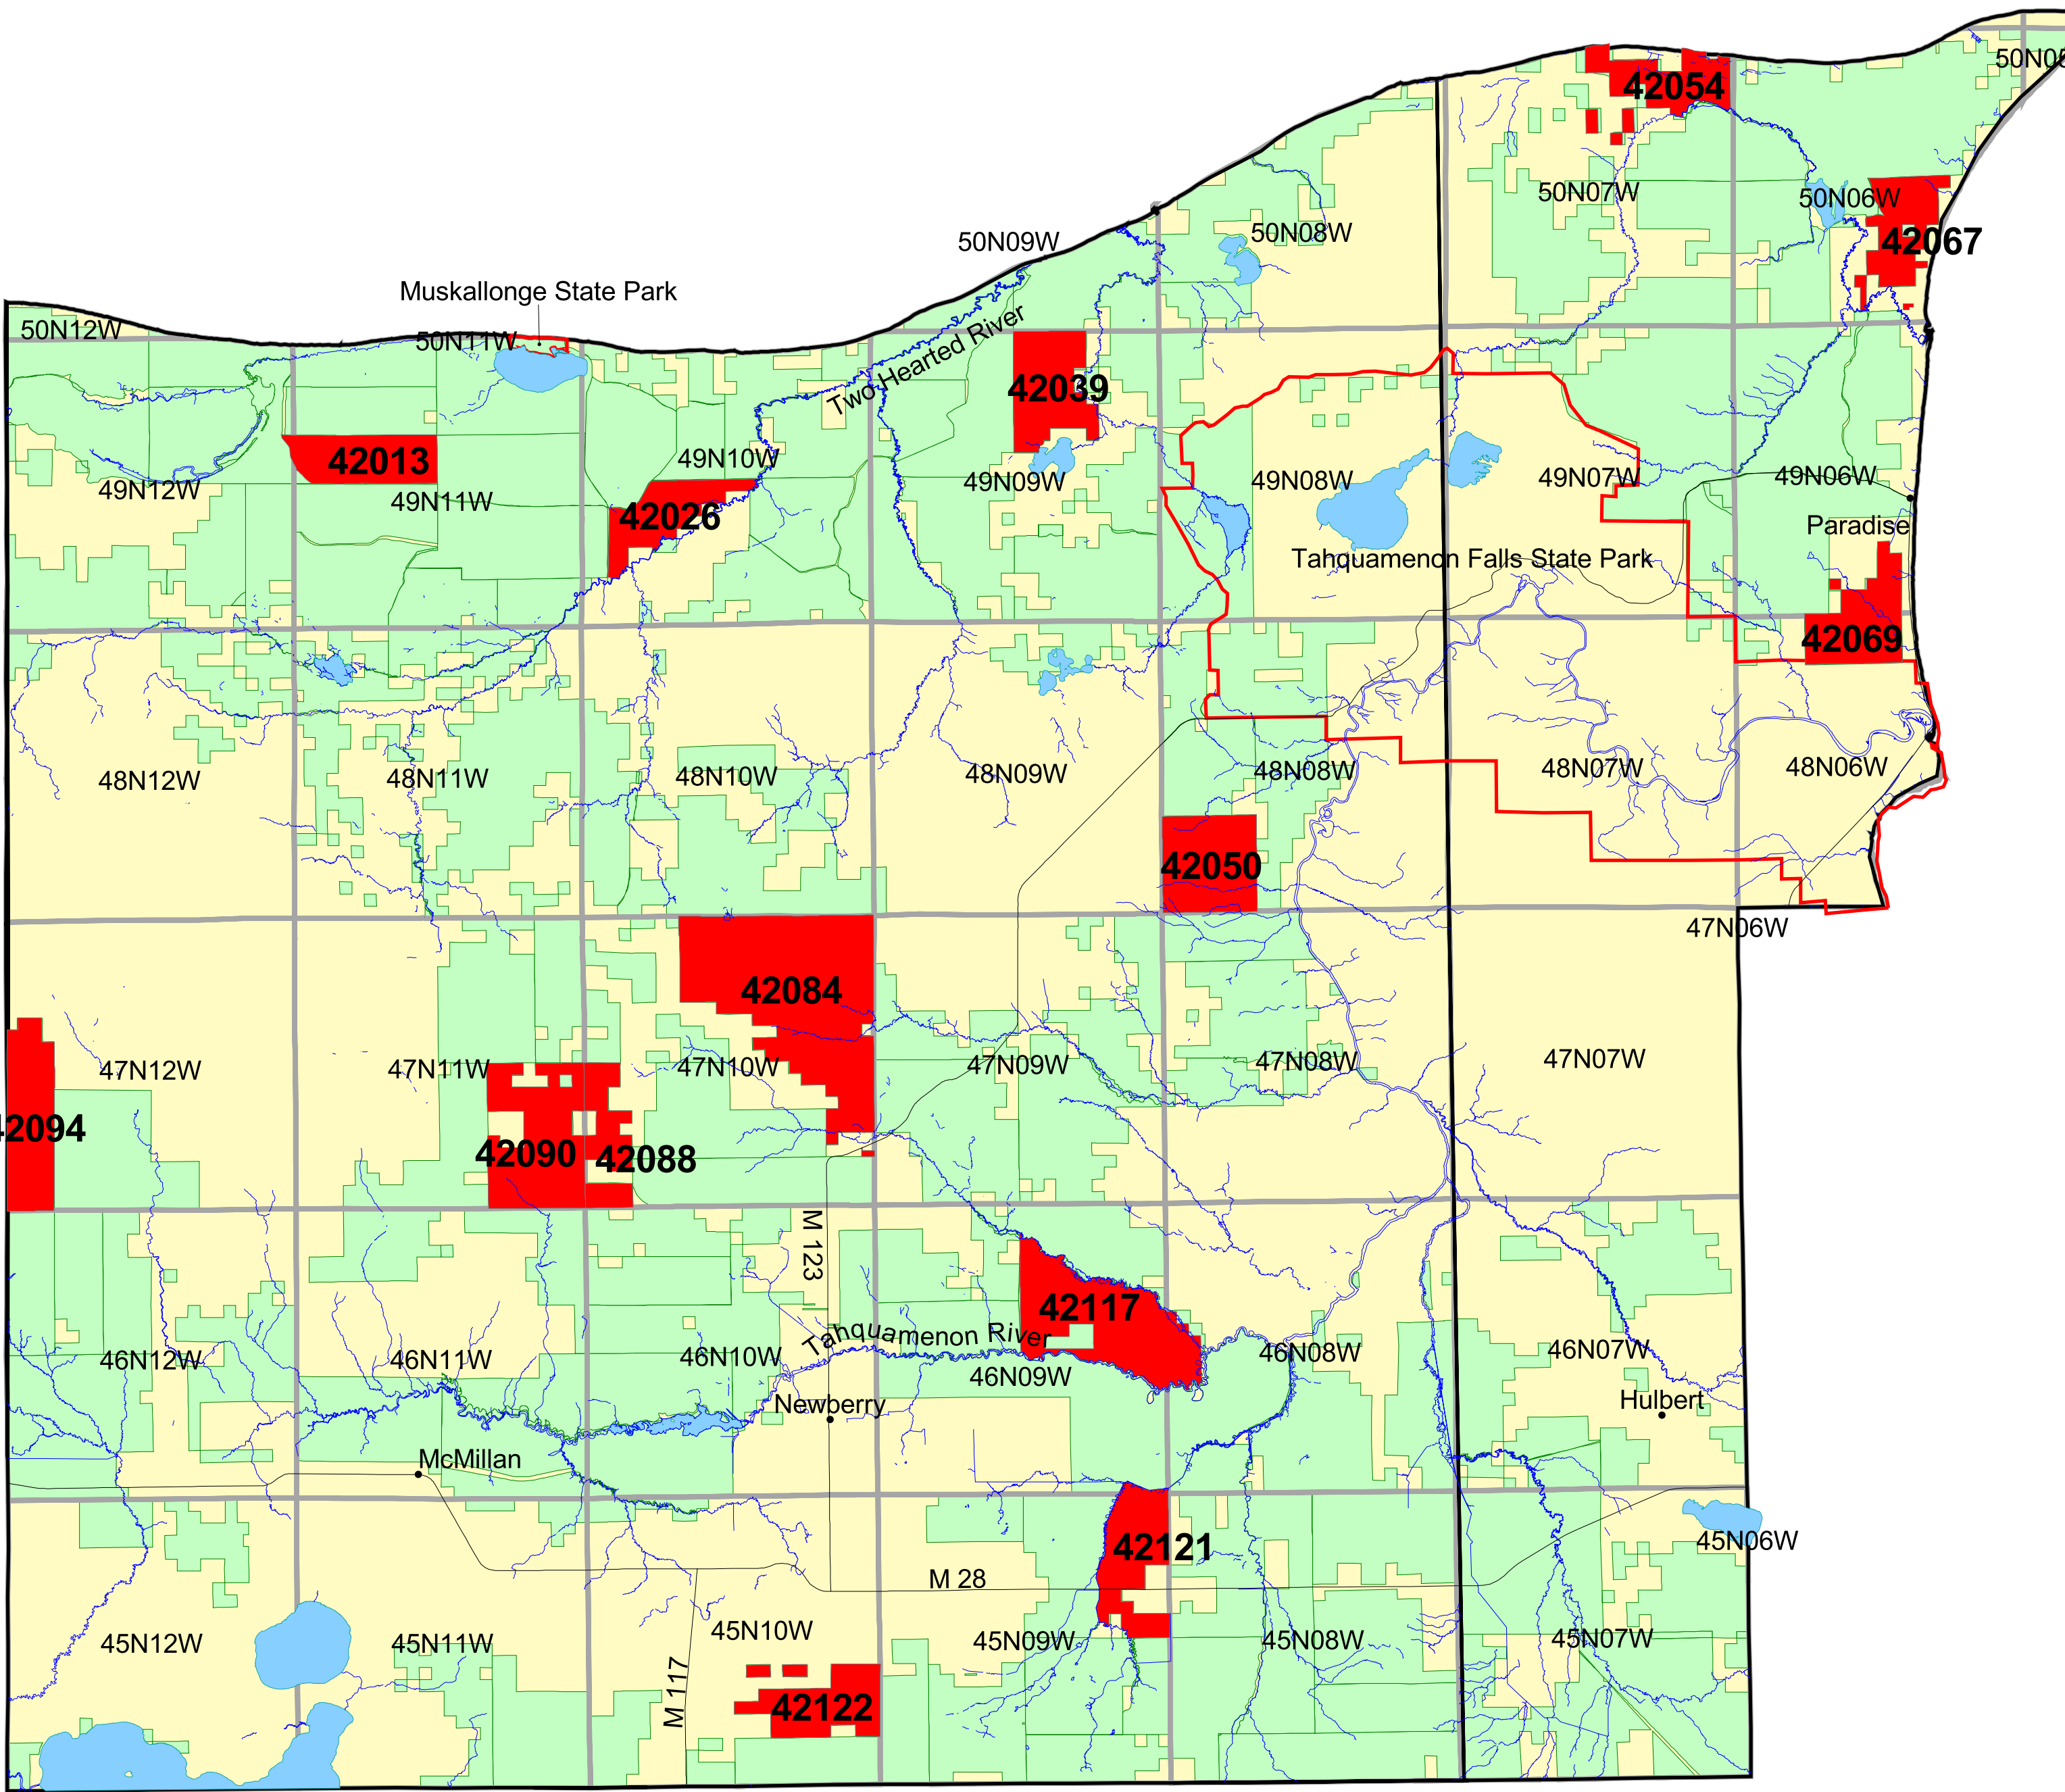

Newberry MU

LEGEND

- CITIES
- ROADS
- STREAMS & RIVERS
- LAKES
- COUNTIES
- TOWNSHIP & RANGE
- NEWBERRY MU
- NEWBERRY 2007 COMPARTMENTS
- NEWBERRY ALL COMPARTMENTS
- MUSKALLONGE STATE PARK
- TAHQUAMENON FALLS STATE PARK

0 10 Miles