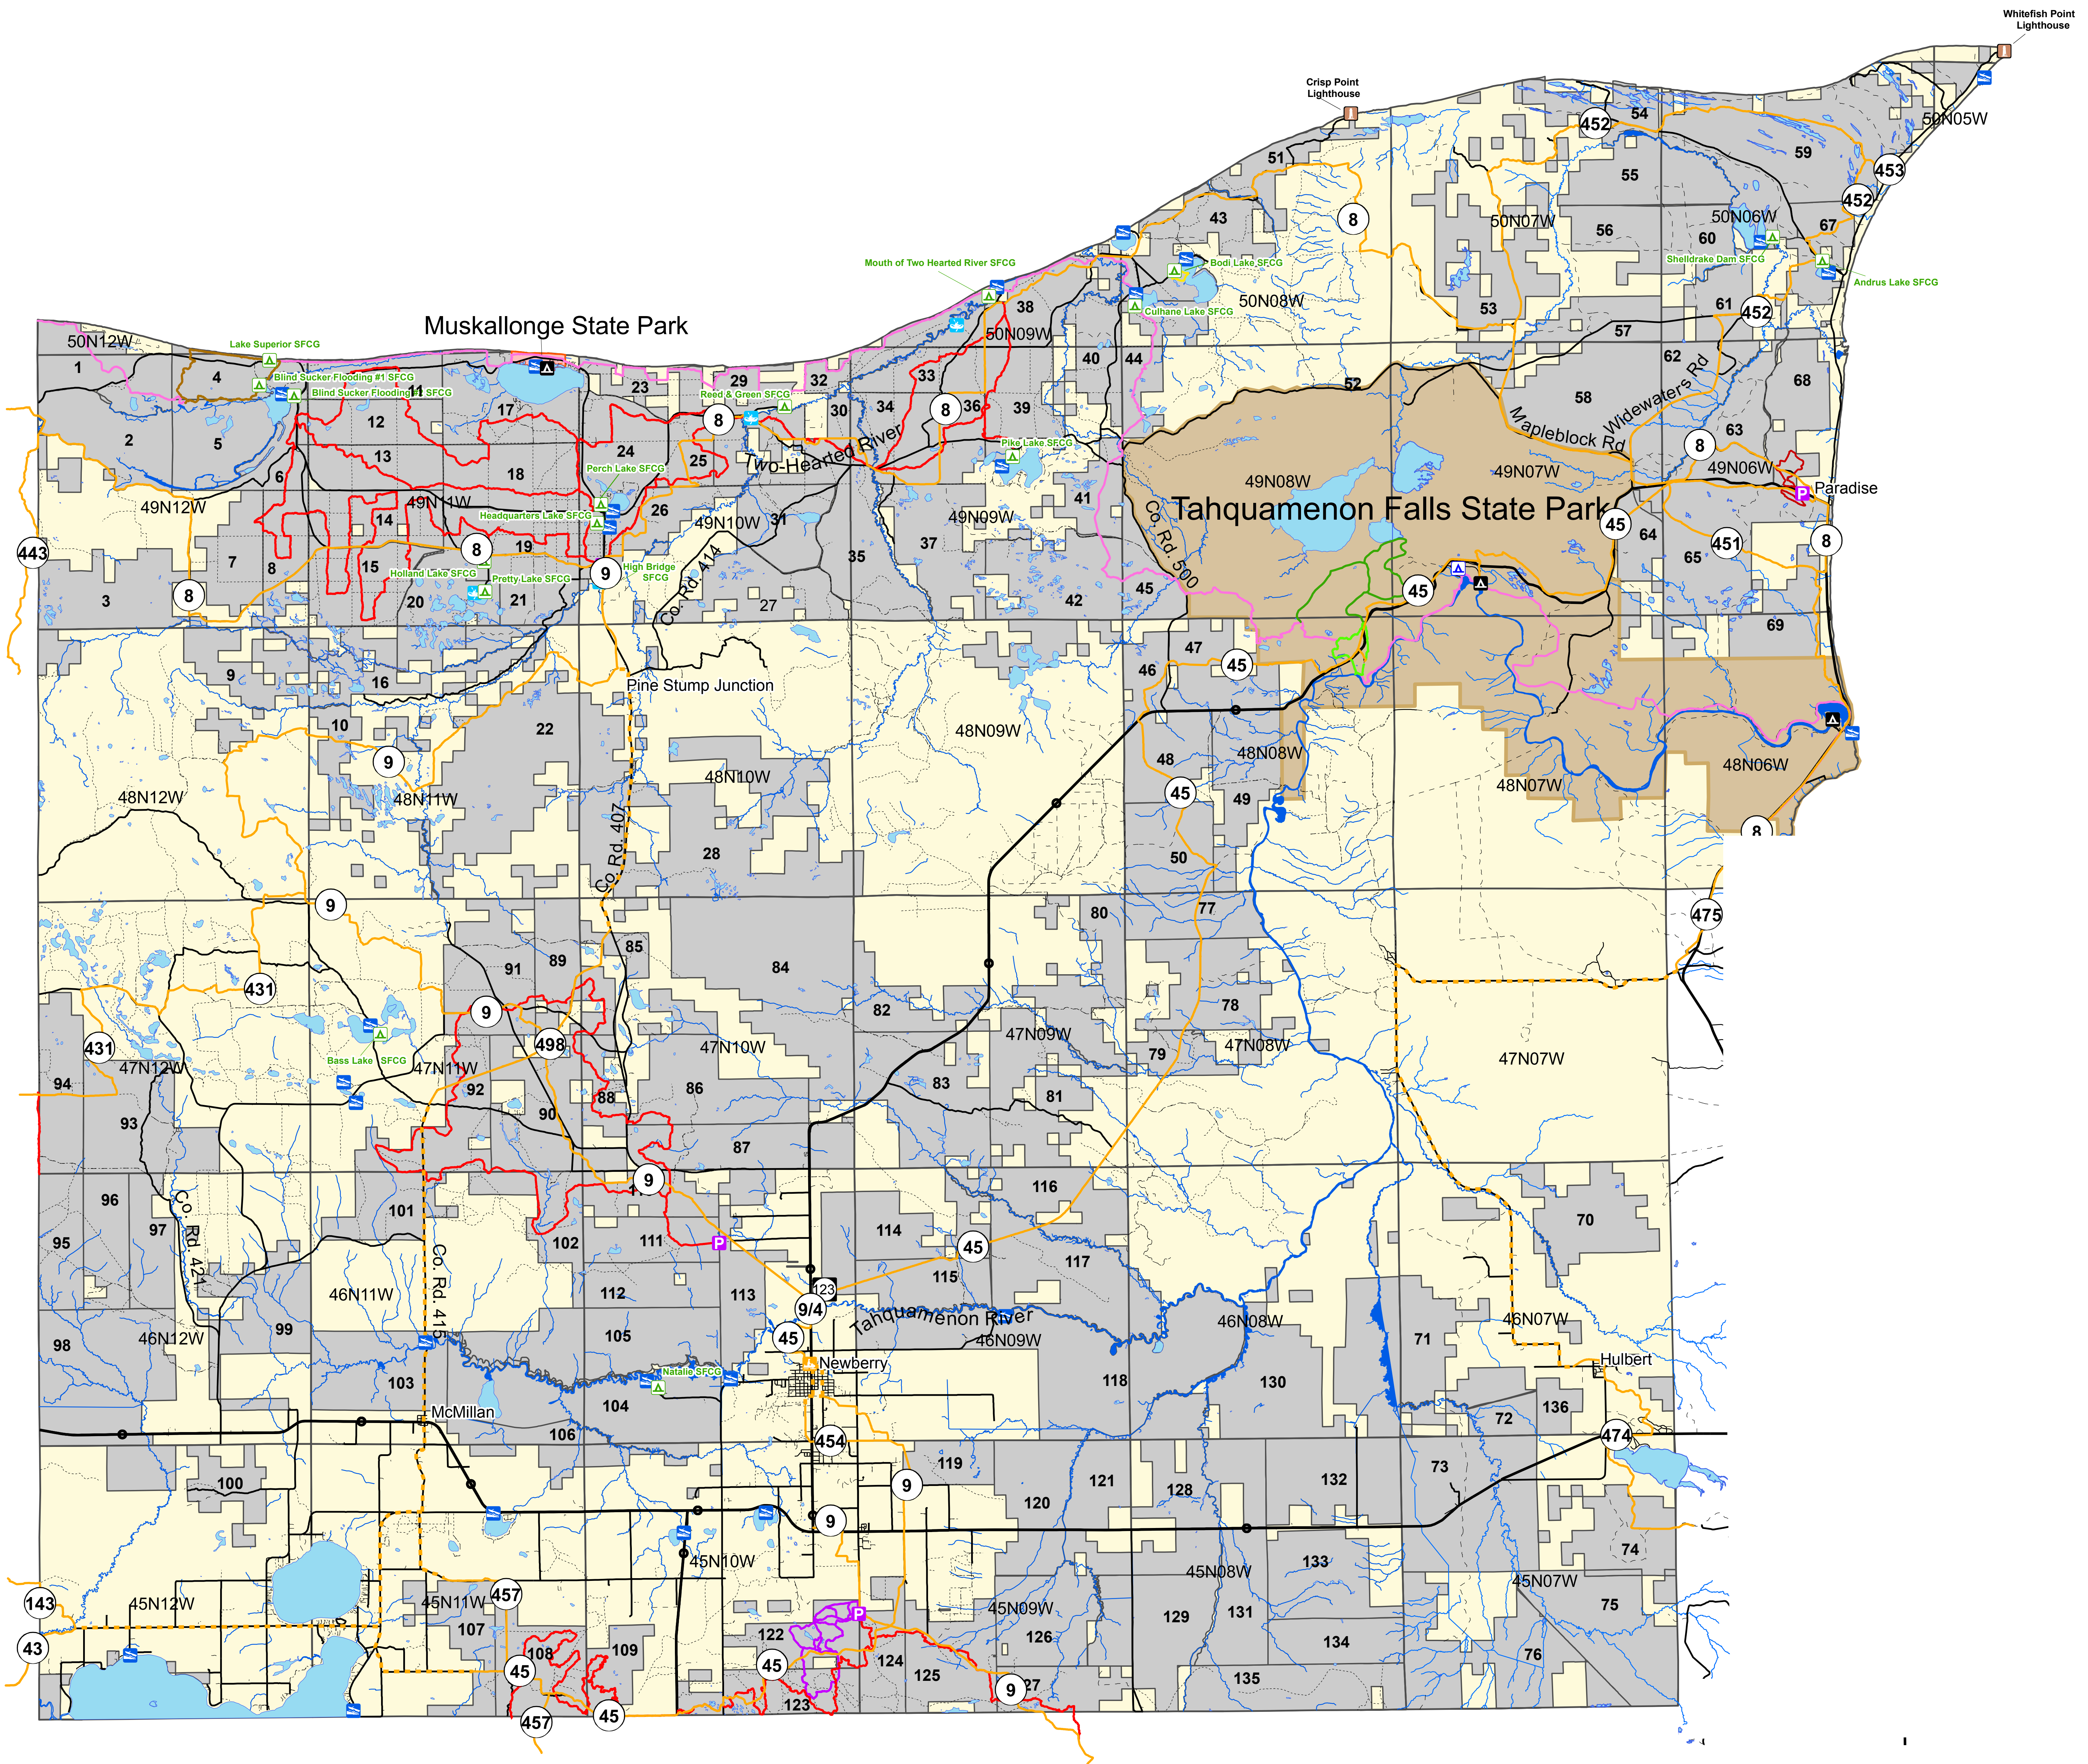

# Recreational Facilities

## Newberry Forest Management Unit

**Legend**

State Park Camping	Plowed County Roads	chippewa_streams_lines	Township and Range
Winter Camping	Snowmobile Trails	chippewa_lakes	Tahquamenon Falls State Park
Campgrounds	ORV Trails	chippewa_stream_poly	Compartments
Canoe Launch Sites	Blind Sucker Hiking Trail	luce_lakes	Newberry Forest Management Unit
Boat Access Sites	Giant Pine Ski Loop	luce_stream_poly	
Multi-use Staging Areas	Wilderness Trail	luce_stream_in	
Snowmobile Staging Areas	North Country Pathway	Muskallonge Lake Boundary	
	Canada Lakes Ski Trail		
	Paradise Ski Trail		
	Bodi Lake Hiking Trail		
	County Road		
	State/Federal Hwy		
	Street		
	Two-Track		