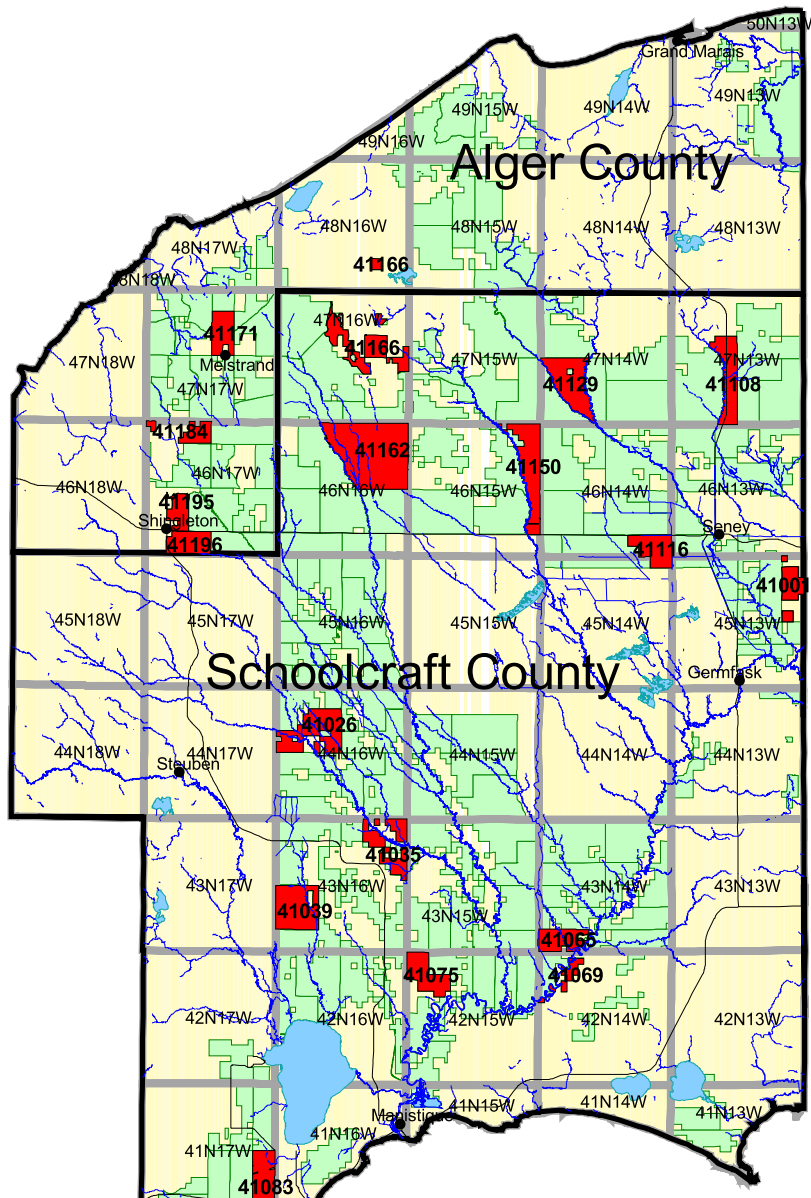

Shingleton MU

Delta County

LEGEND

- CITIES
- ROADS
- STREAMS & RIVERS
- LAKES
- COUNTIES
- TOWNSHIP & RANGE
- SHINGLETON MU
- SHINGLETON 2007 COMPARTMENTS
- SHINGLETON ALL COMPARTMENTS