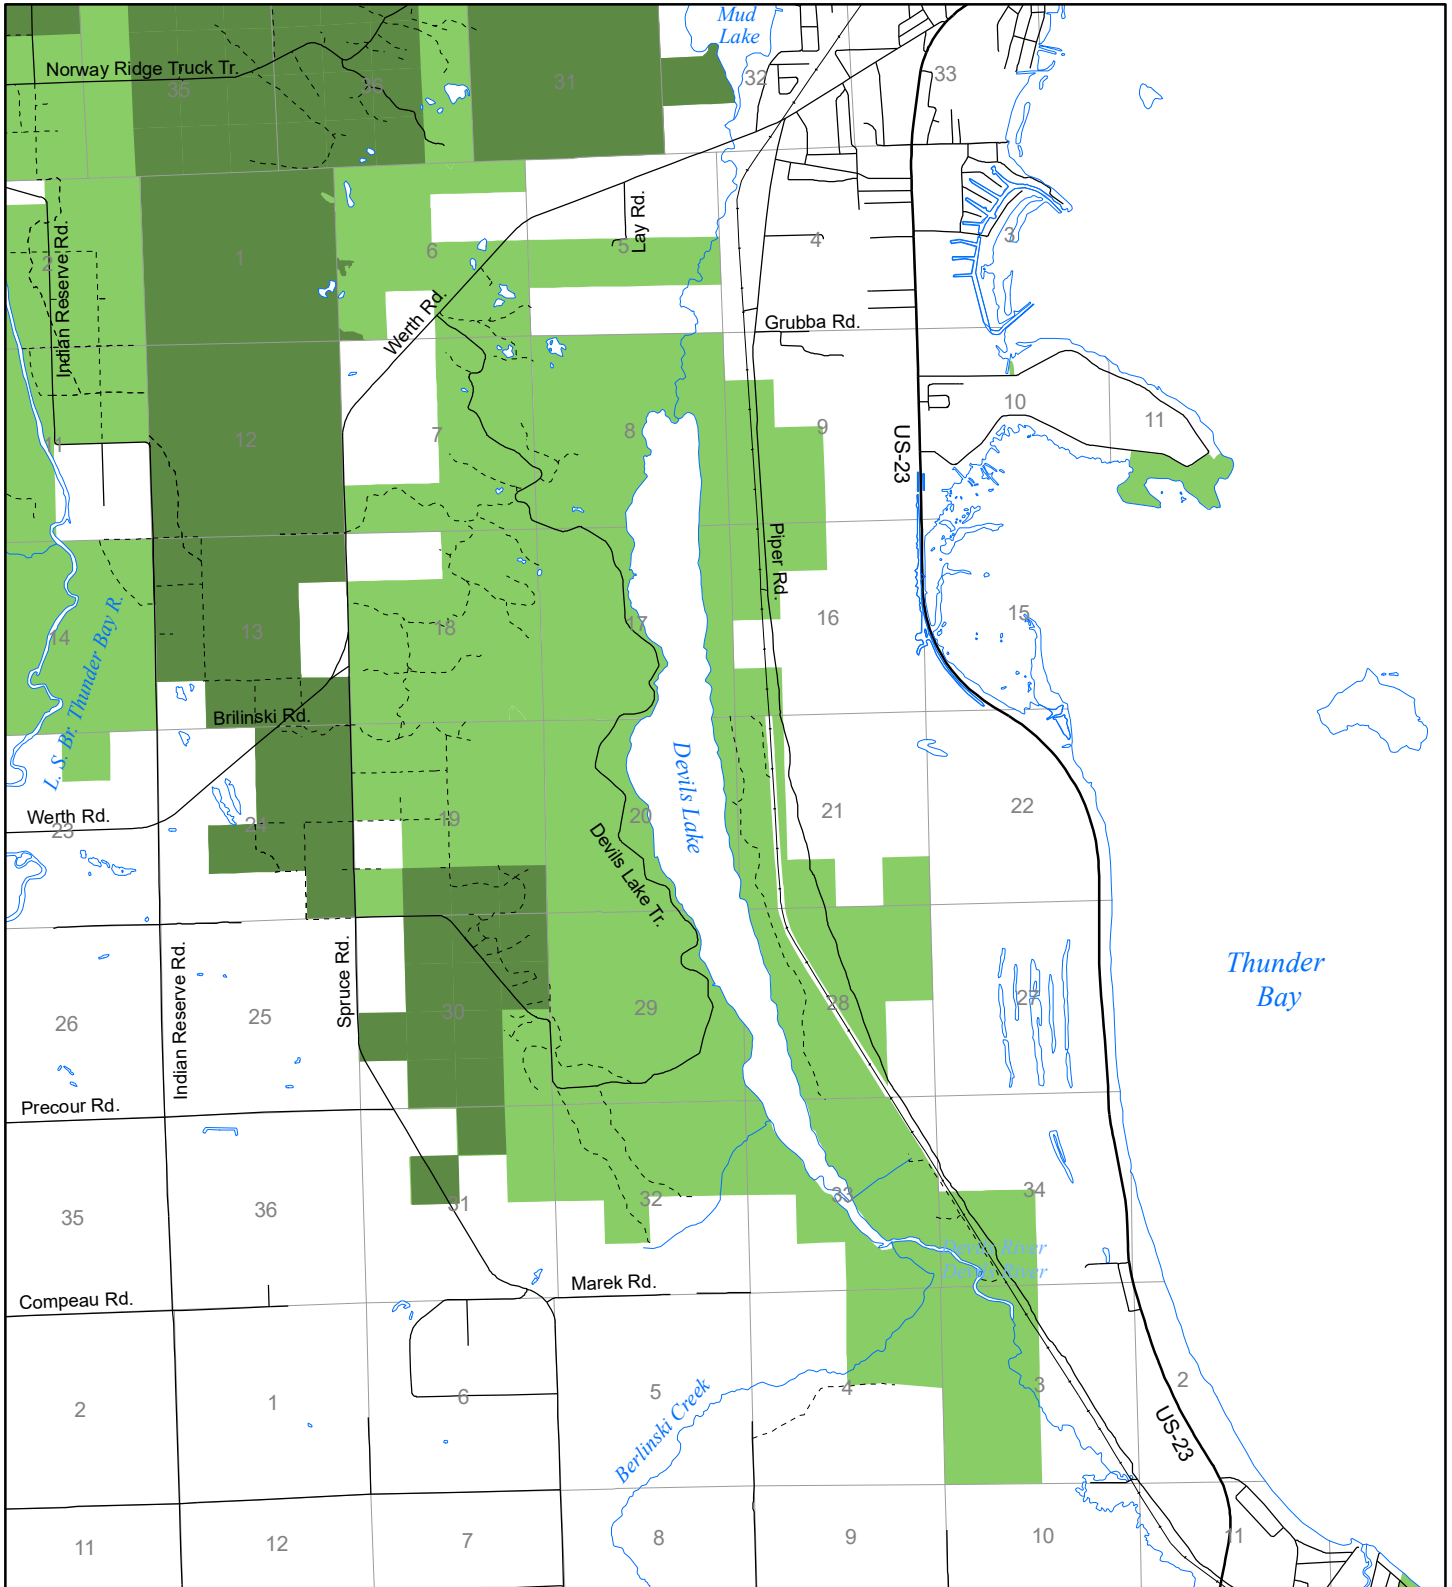

Fuelwood Collection
Alpena County
T30N, R08E

- State land open to fuelwood collection
- State land closed to fuelwood collection

Effective: April 1, 2017