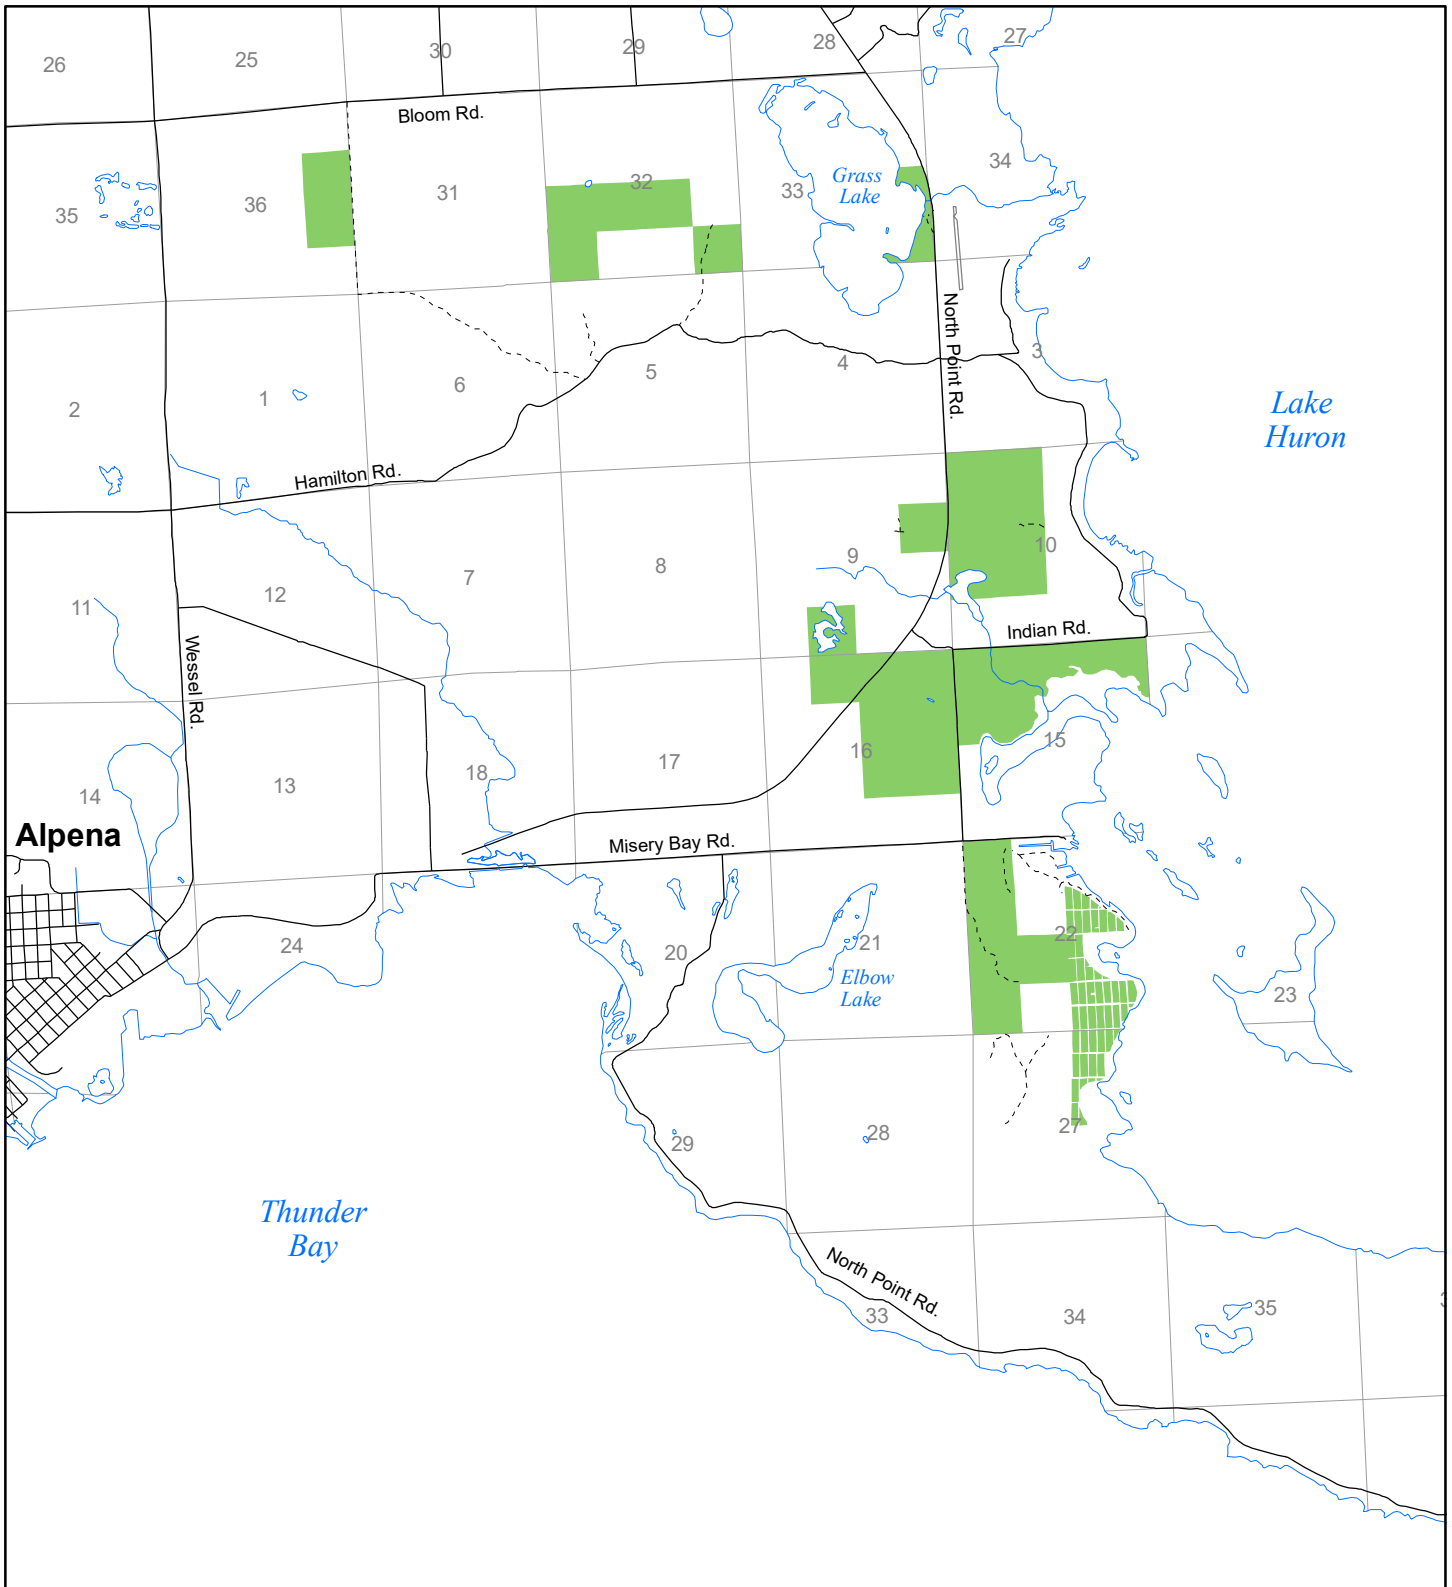

Fuelwood Collection  
Alpena County  
T31N, R09E

-  State land open to fuelwood collection
-  State land closed to fuelwood collection

Effective: April 1, 2017