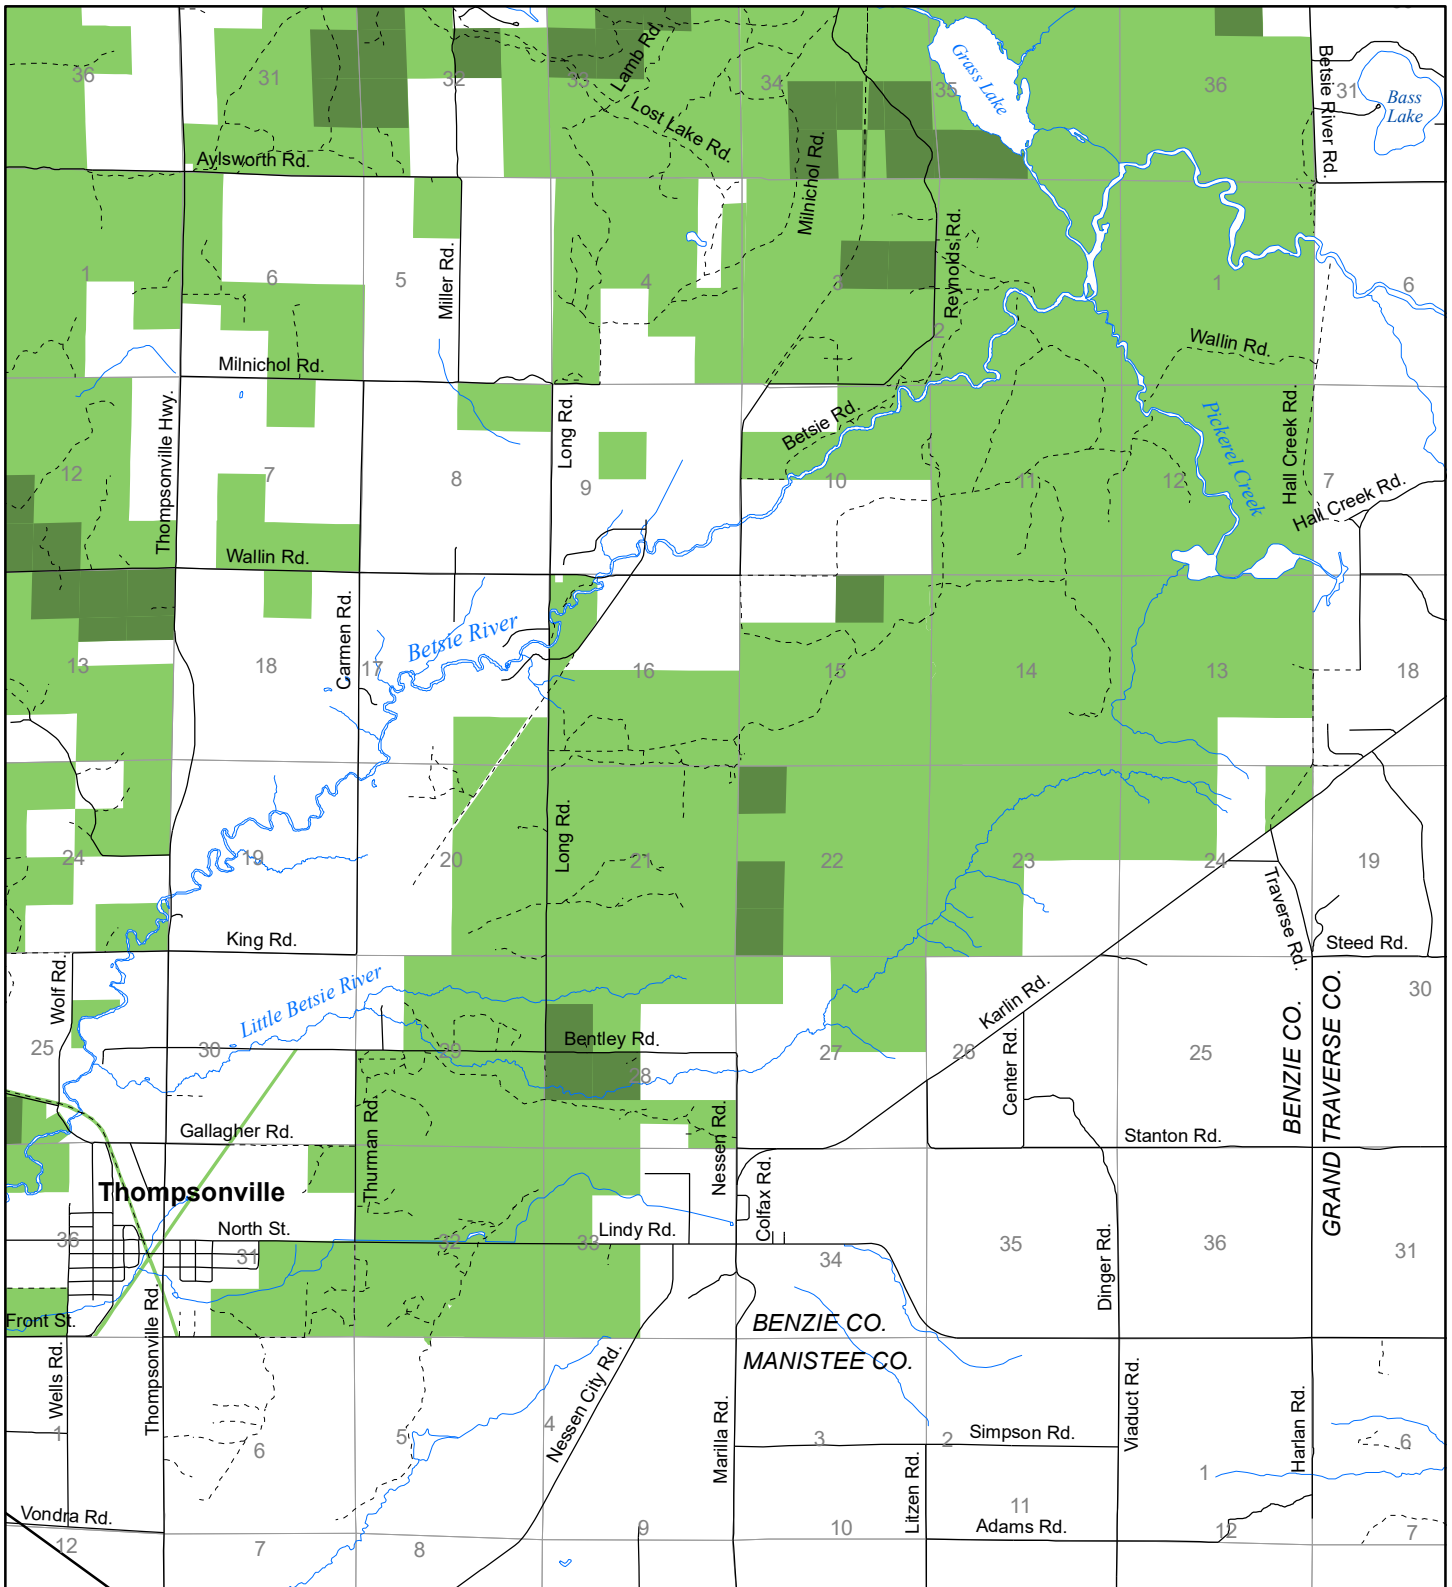

Fuelwood Collection Benzie County T25N, R13W

- State land open to fuelwood collection
- State land closed to fuelwood collection

Effective: April 1, 2017

0 1
MILE
03/15/2017

BENZIE CO.
MANISTEE CO.
BENZIE CO.
GRAND TRAVERSE CO.