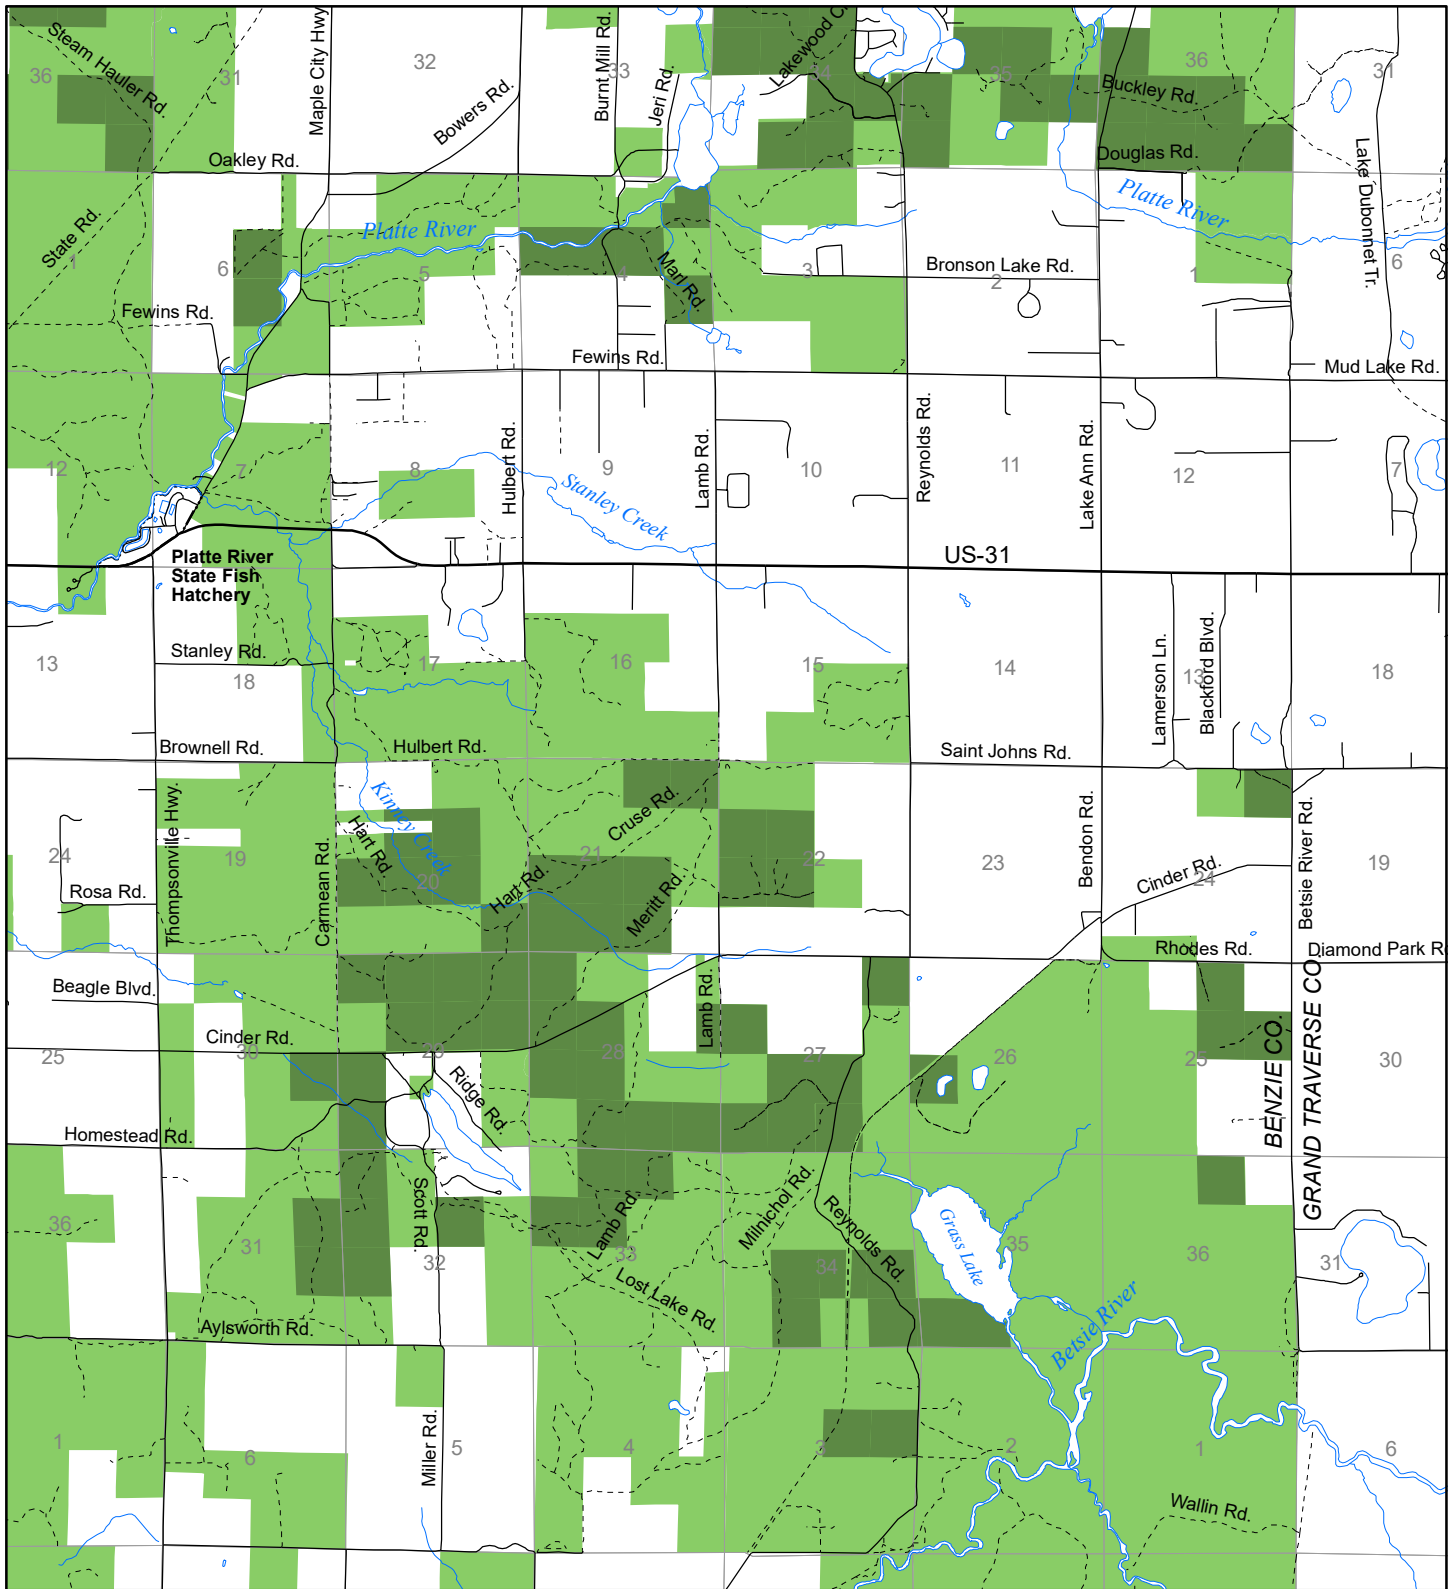

# Fuelwood Collection Benzie County T26N, R13W

- State land open to fuelwood collection
- State land closed to fuelwood collection

Effective: April 1, 2017

0

1

MILE

03/15/2017