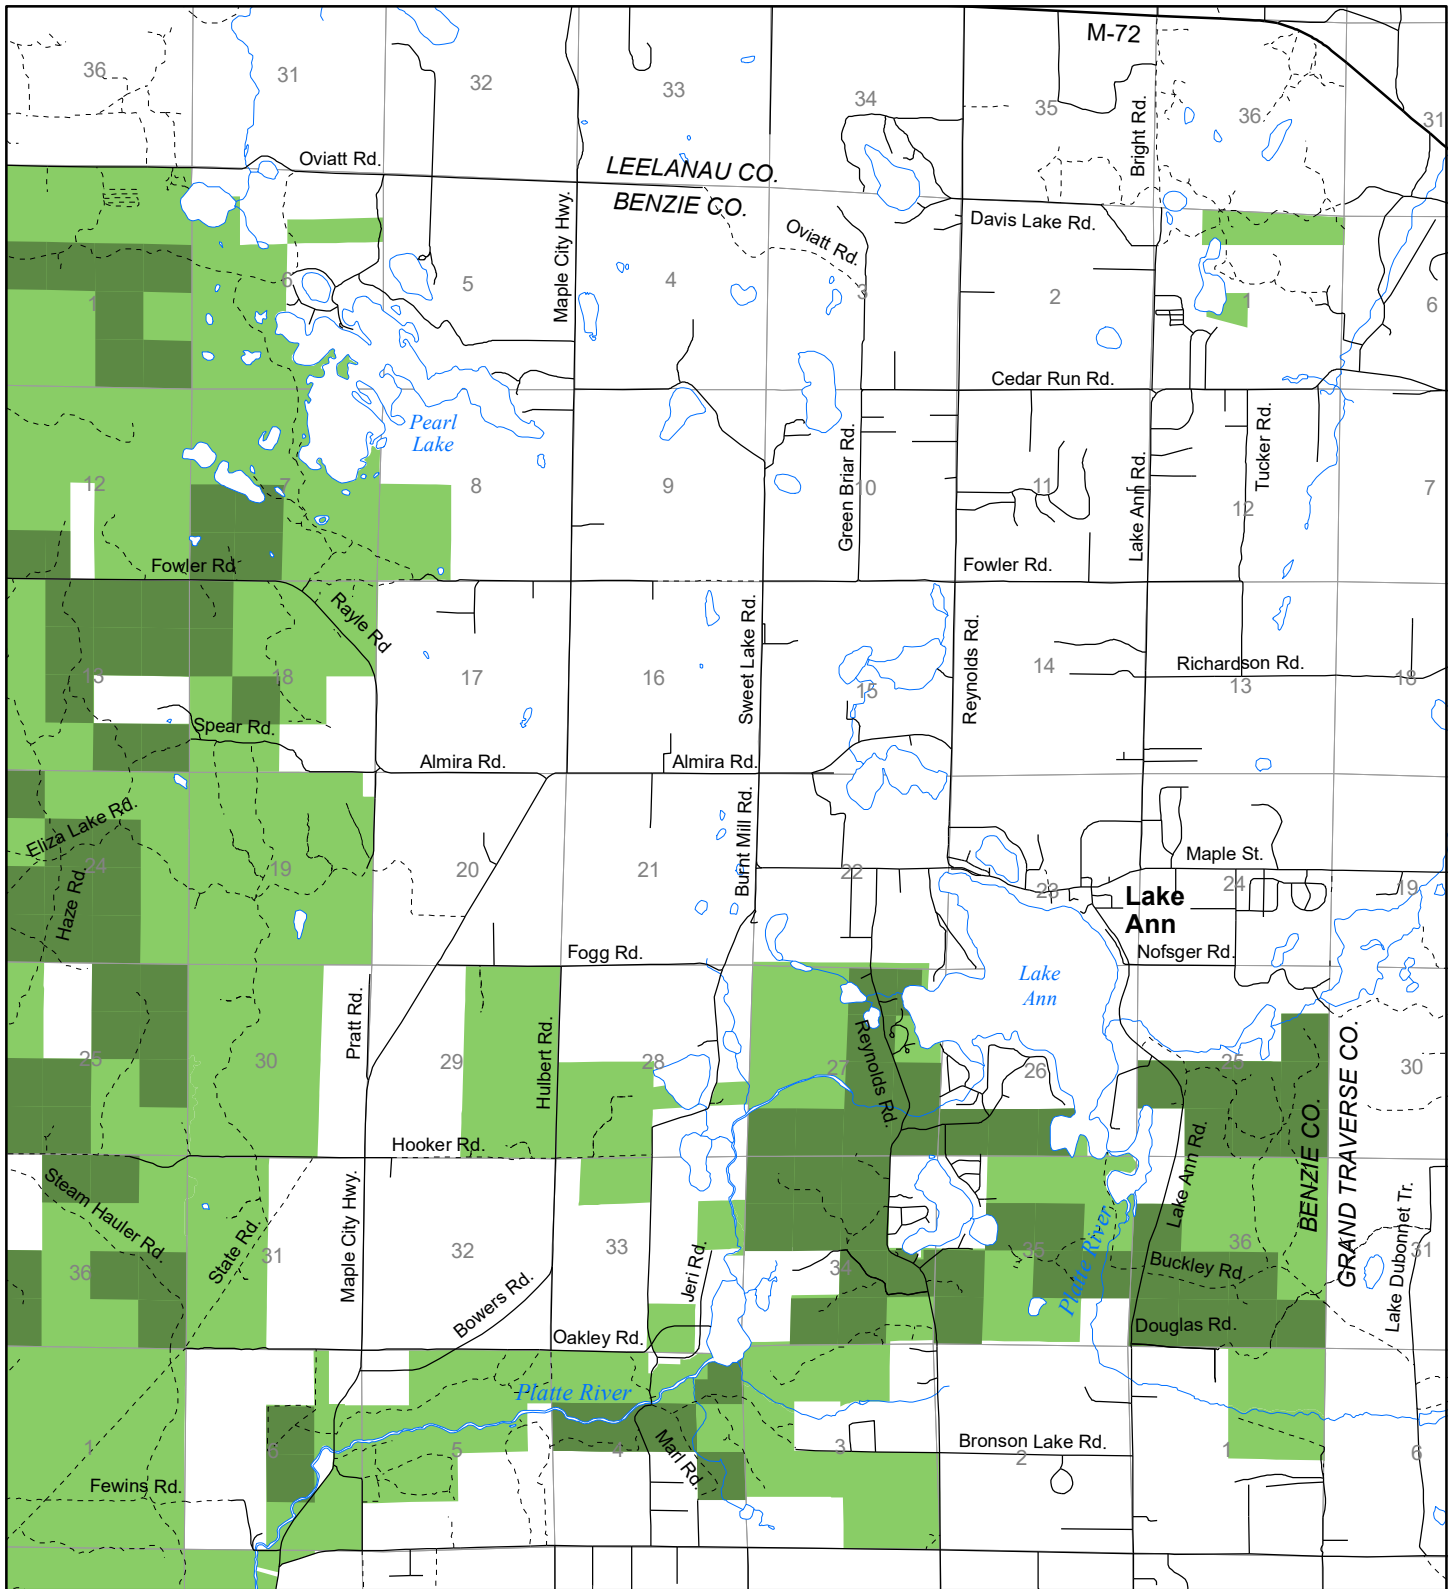

Fuelwood Collection
 Benzie County
 T27N, R13W

- State land open to fuelwood collection
- State land closed to fuelwood collection

Effective: April 1, 2017

0 1
 MILE
 03/15/2017