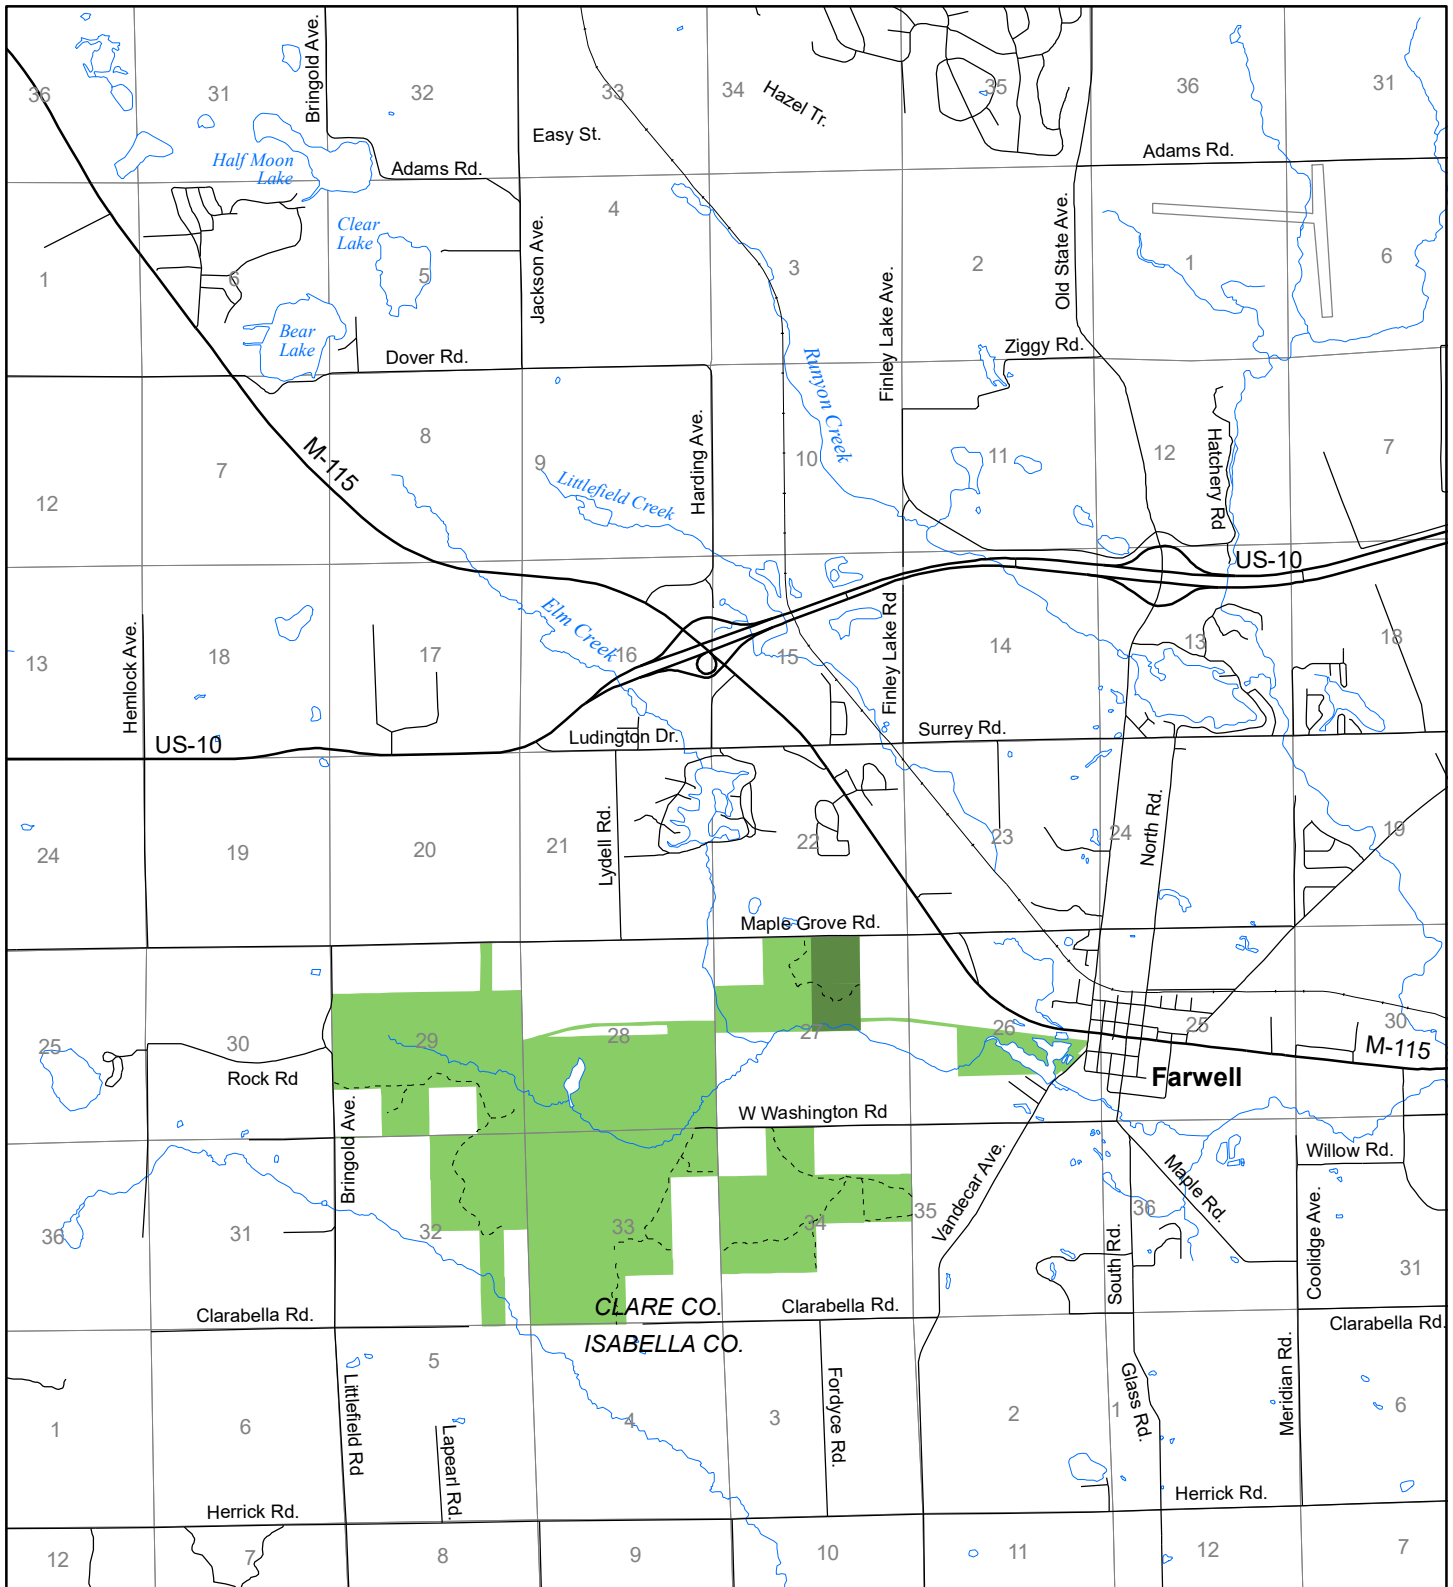

Fuelwood Collection Clare County T17N, R05W

- State land open to fuelwood collection
- State land closed to fuelwood collection

Effective: April 1, 2017

0 1
MILE
03/16/2017

N

DEPARTMENT OF NATURAL RESOURCES
DNR
MICHIGAN