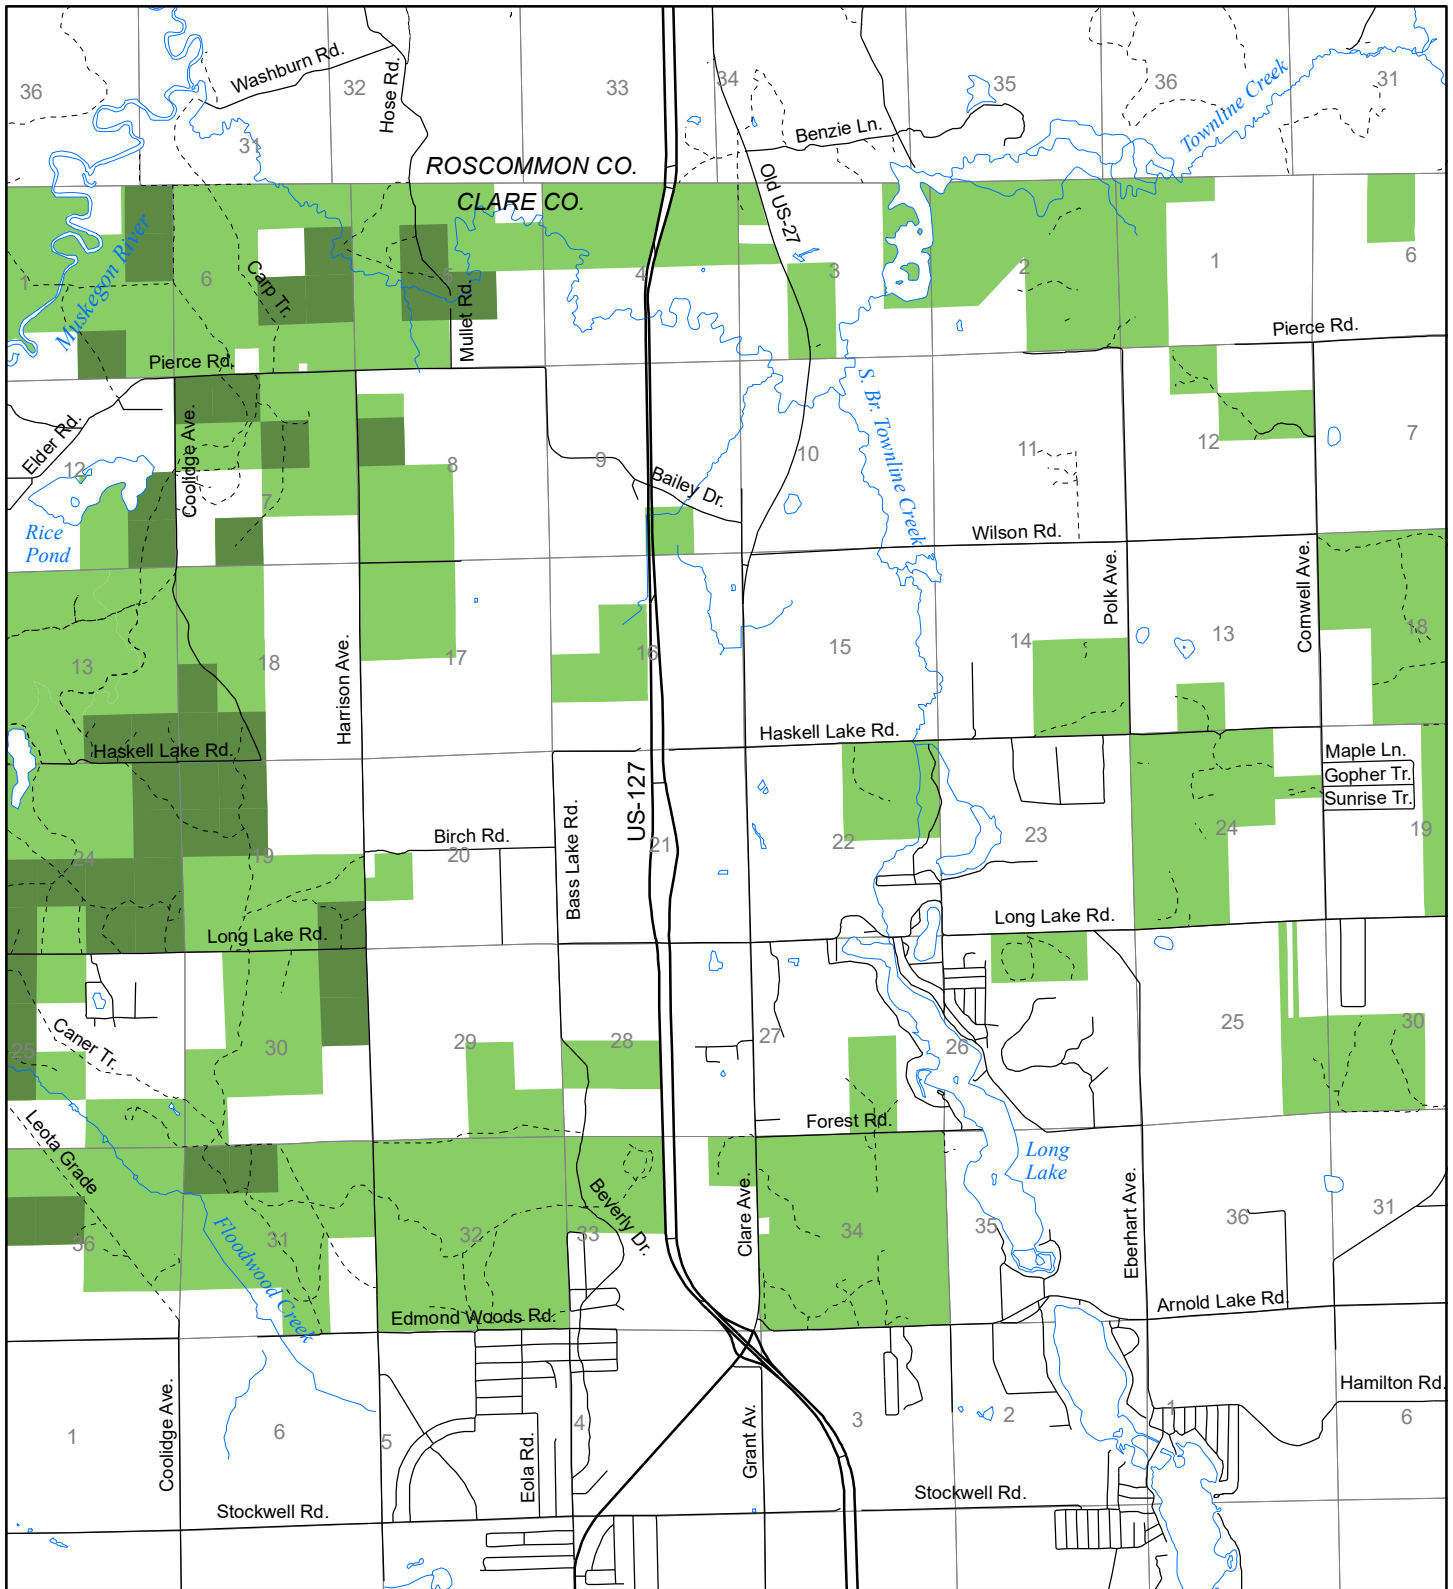

Fuelwood Collection Clare County T20N, R04W

- State land open to fuelwood collection
- State land closed to fuelwood collection

Effective: April 1, 2017

0

MILE

1

N

DNR

MICHIGAN

03/16/2017