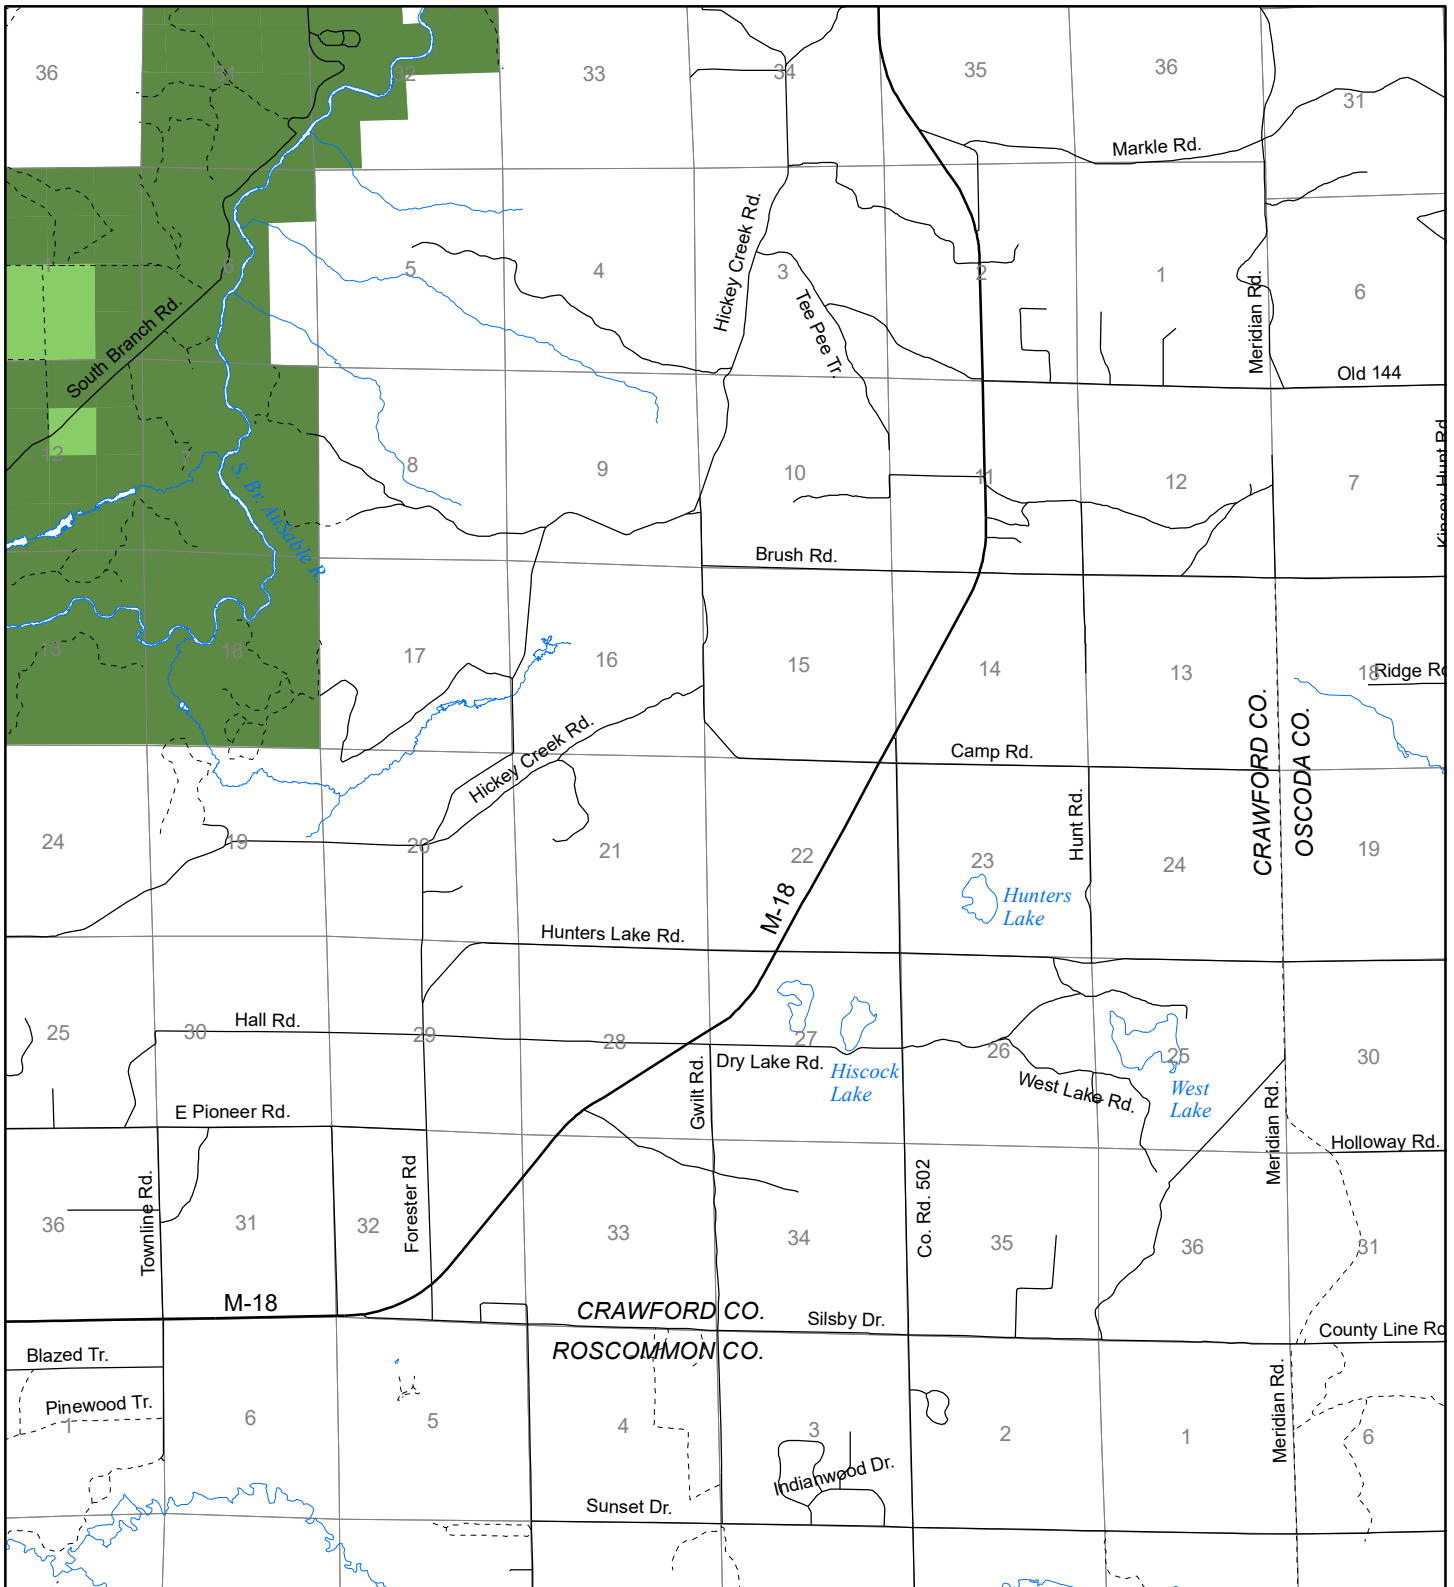

Fuelwood Collection Crawford County T25N, R01W

- State land open to fuelwood collection
- State land closed to fuelwood collection

Effective: April 1, 2017

0

MILE

1

N

DNR

MICHIGAN

03/09/2017