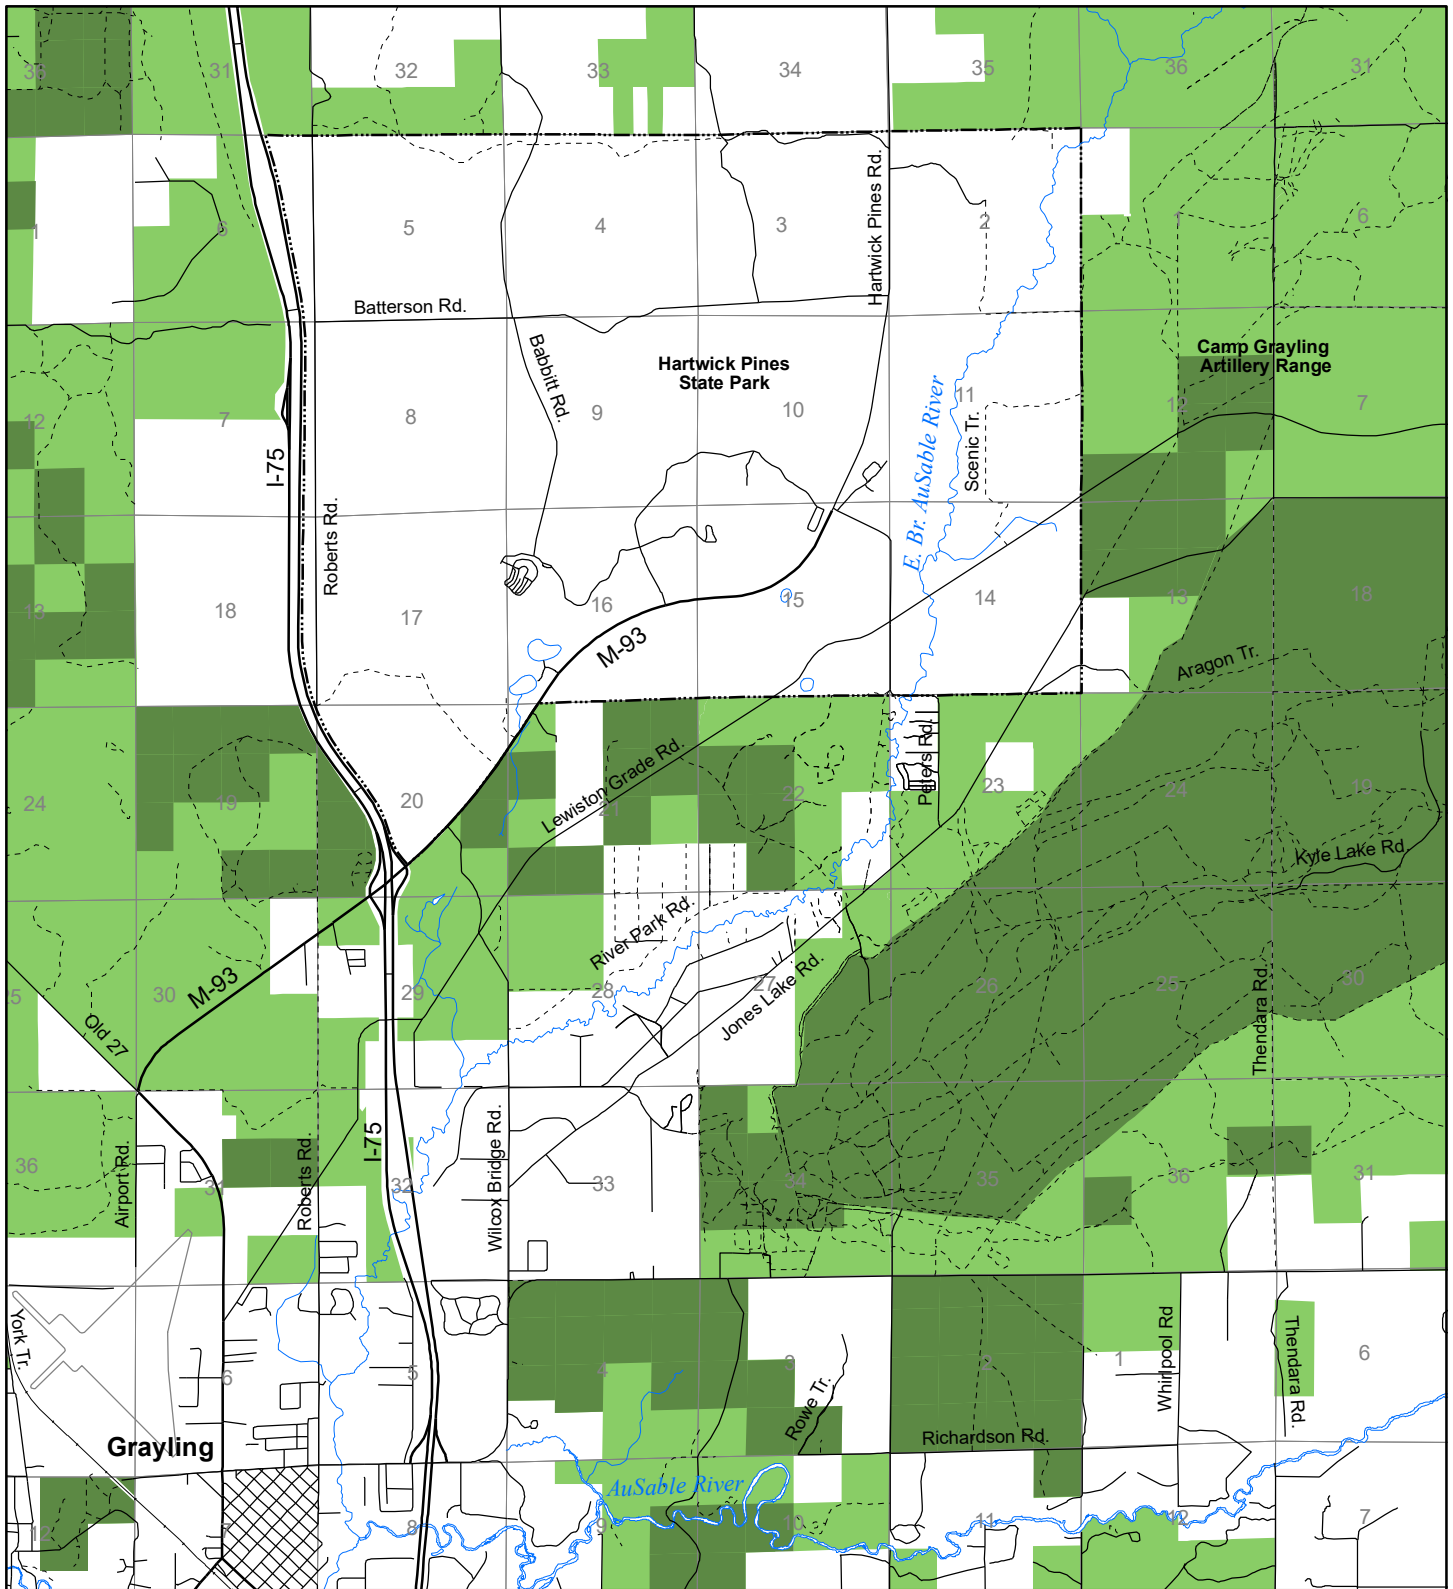

Fuelwood Collection  
Crawford County  
T27N, R03W

- State land open to fuelwood collection
- State land closed to fuelwood collection

Effective: April 1, 2017

Some additional areas on this map may be closed to fuelwood collection from May-September for military training purposes and should be avoided