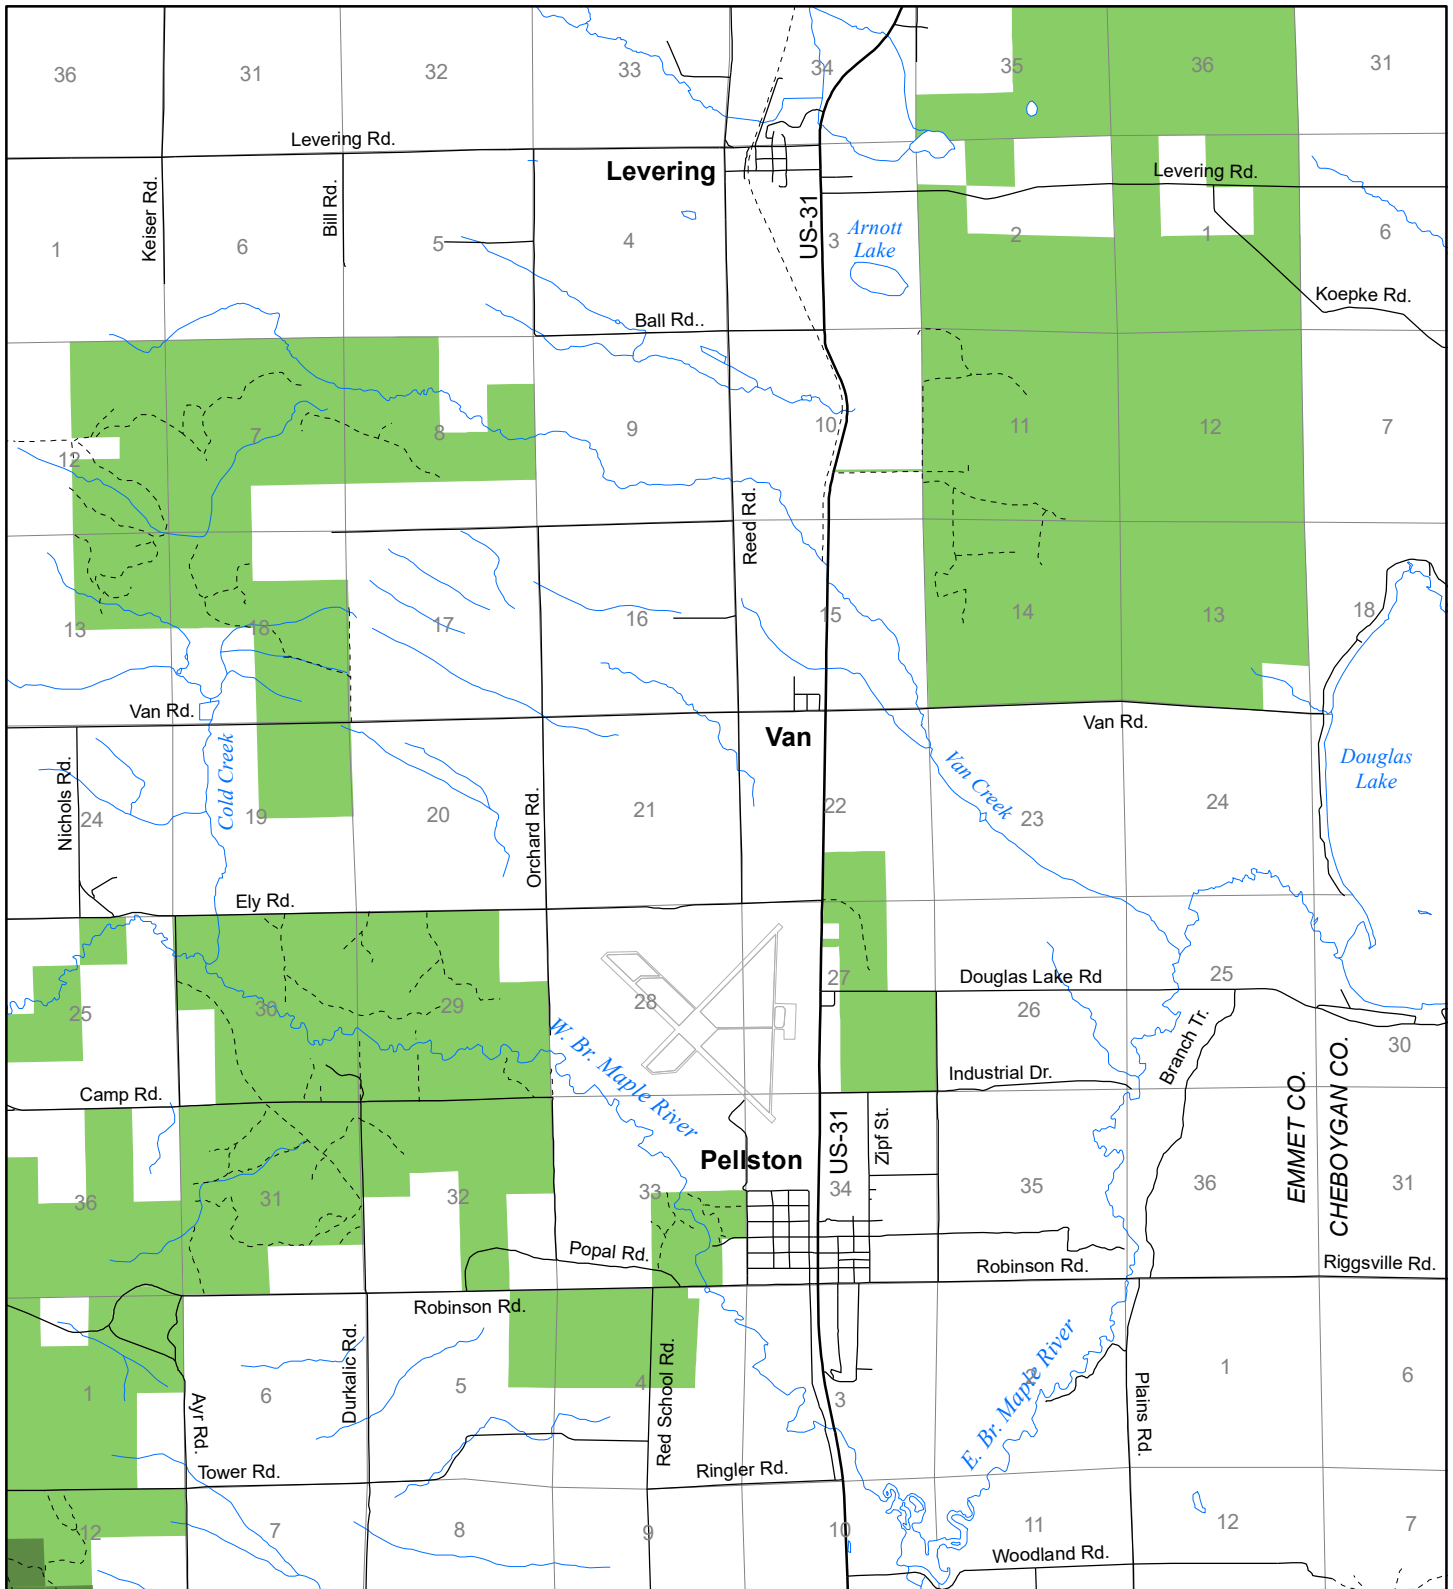

# Fuelwood Collection Emmet County T37N, R04W

- State land open to fuelwood collection
- State land closed to fuelwood collection

Effective: April 1, 2017

0 N 1  
MILE  
03/07/2017