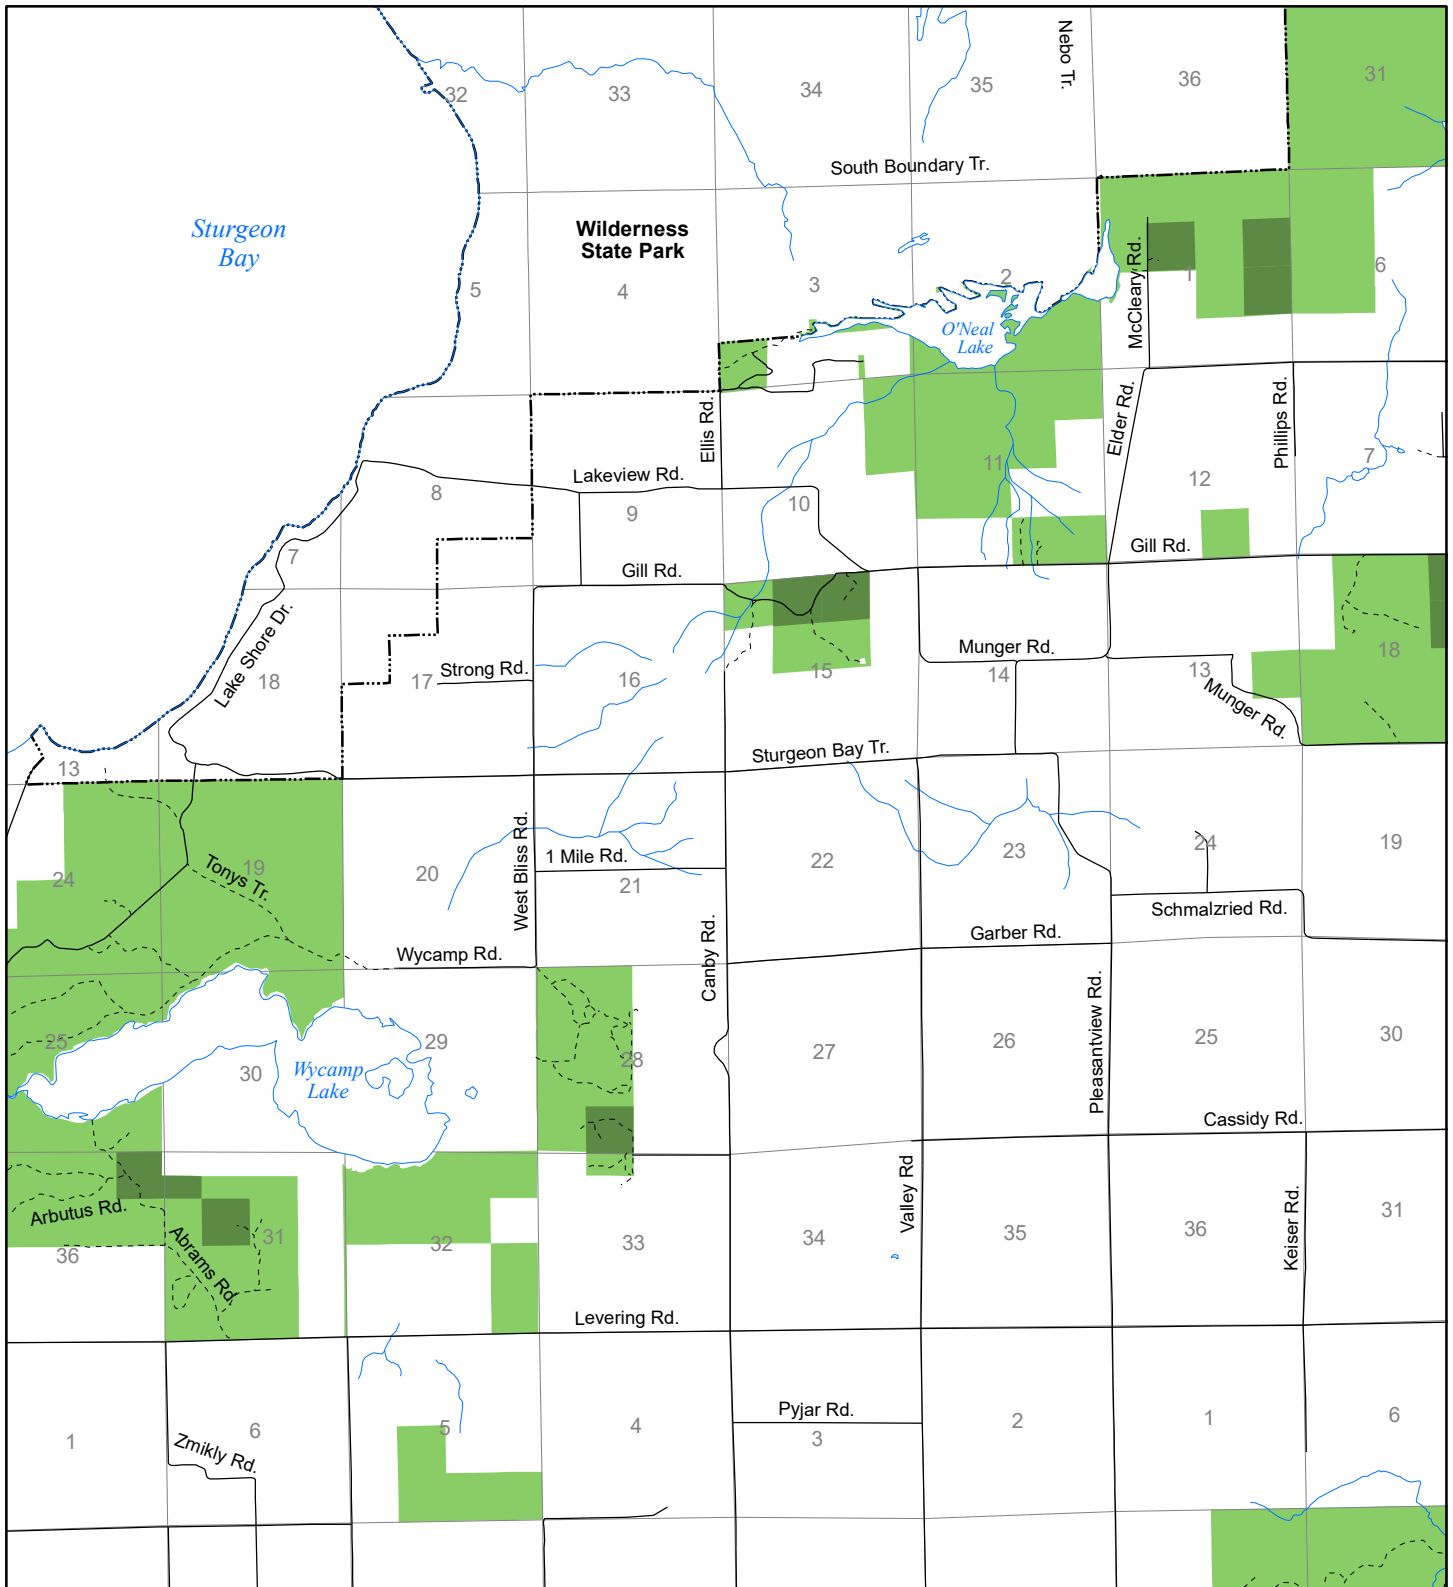

Fuelwood Collection Emmet County T38N, R05W

- State land open to fuelwood collection
- State land closed to fuelwood collection

Effective: April 1, 2017

MILE
03/07/2017