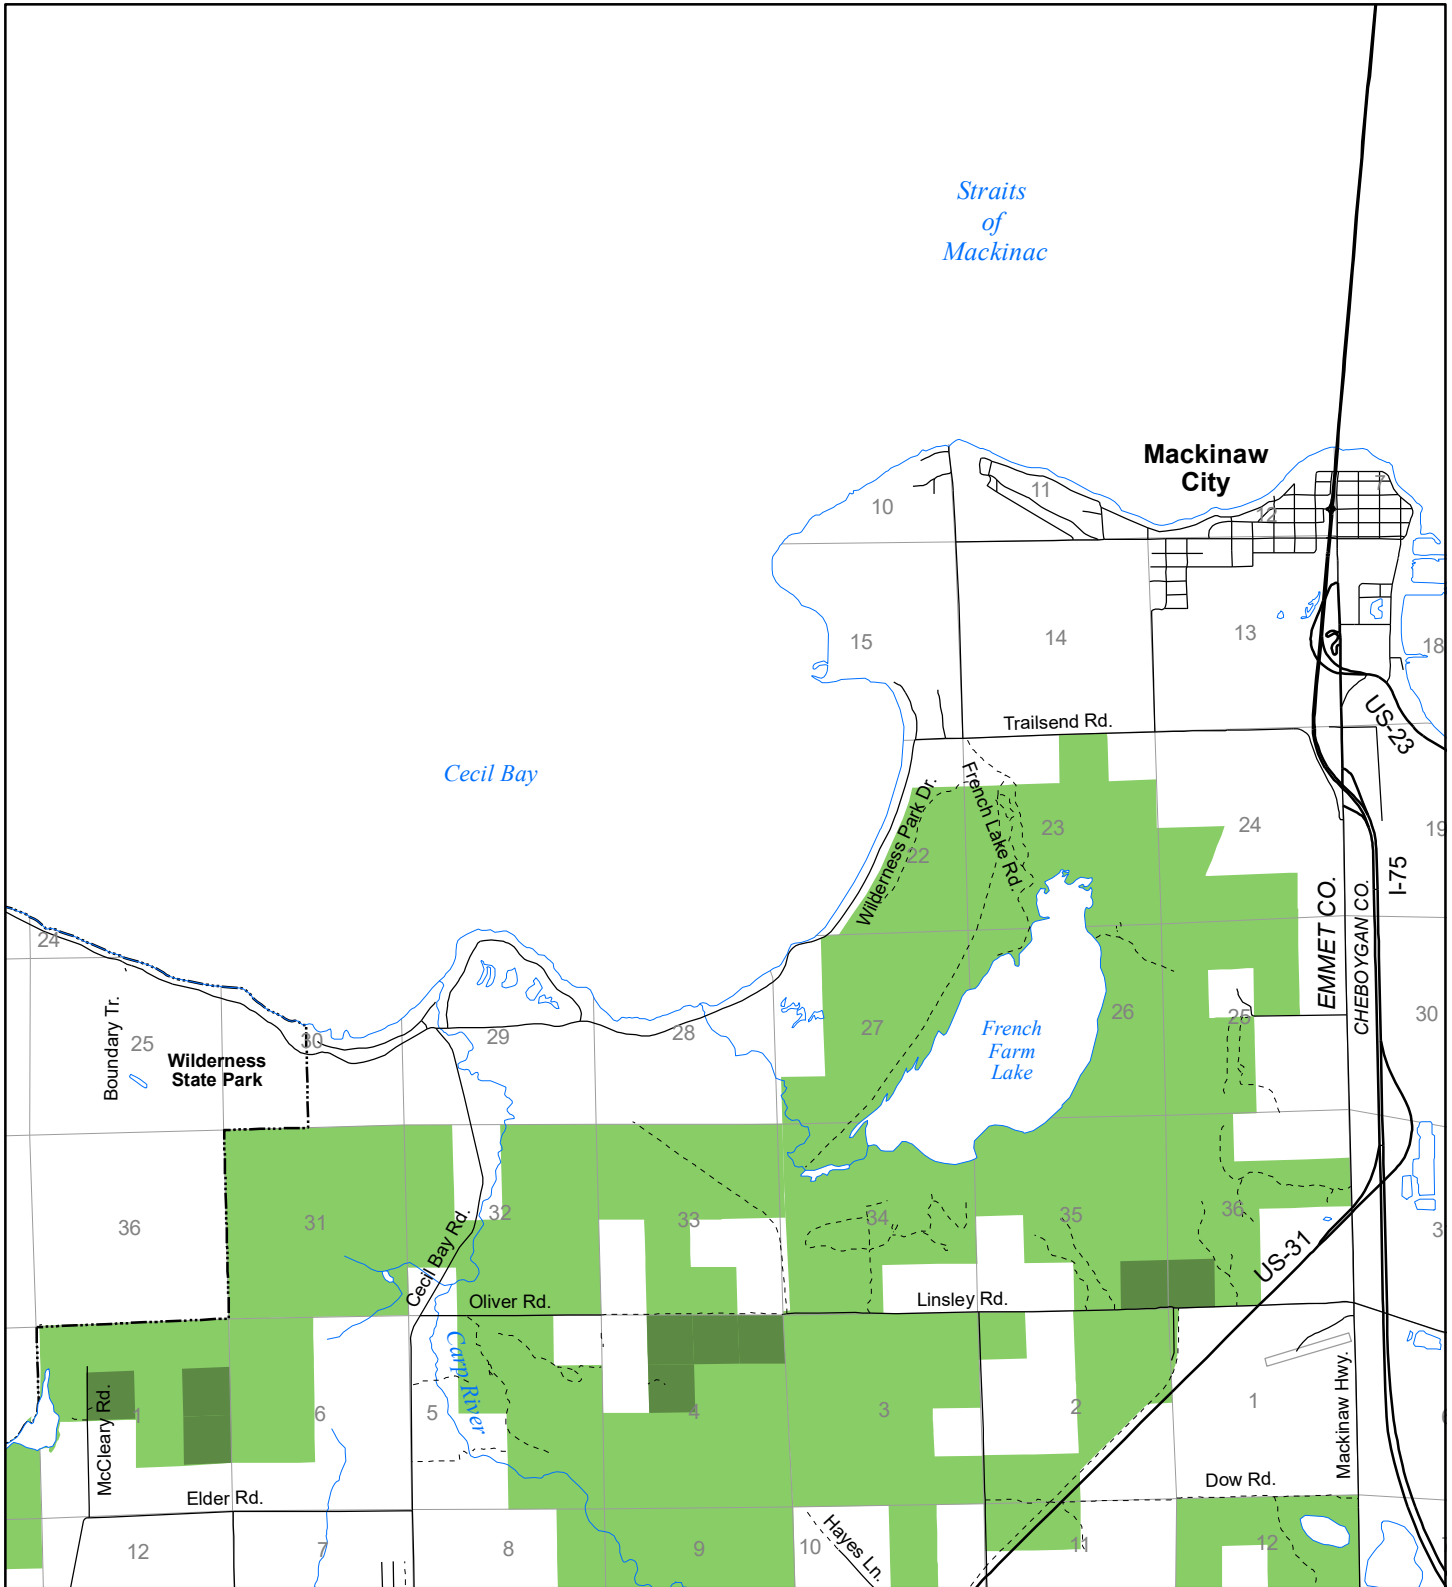

Fuelwood Collection  
 Emmet County  
 T39N, R04W

- State land open to fuelwood collection
- State land closed to fuelwood collection

Effective: April 1, 2017

03/07/2017