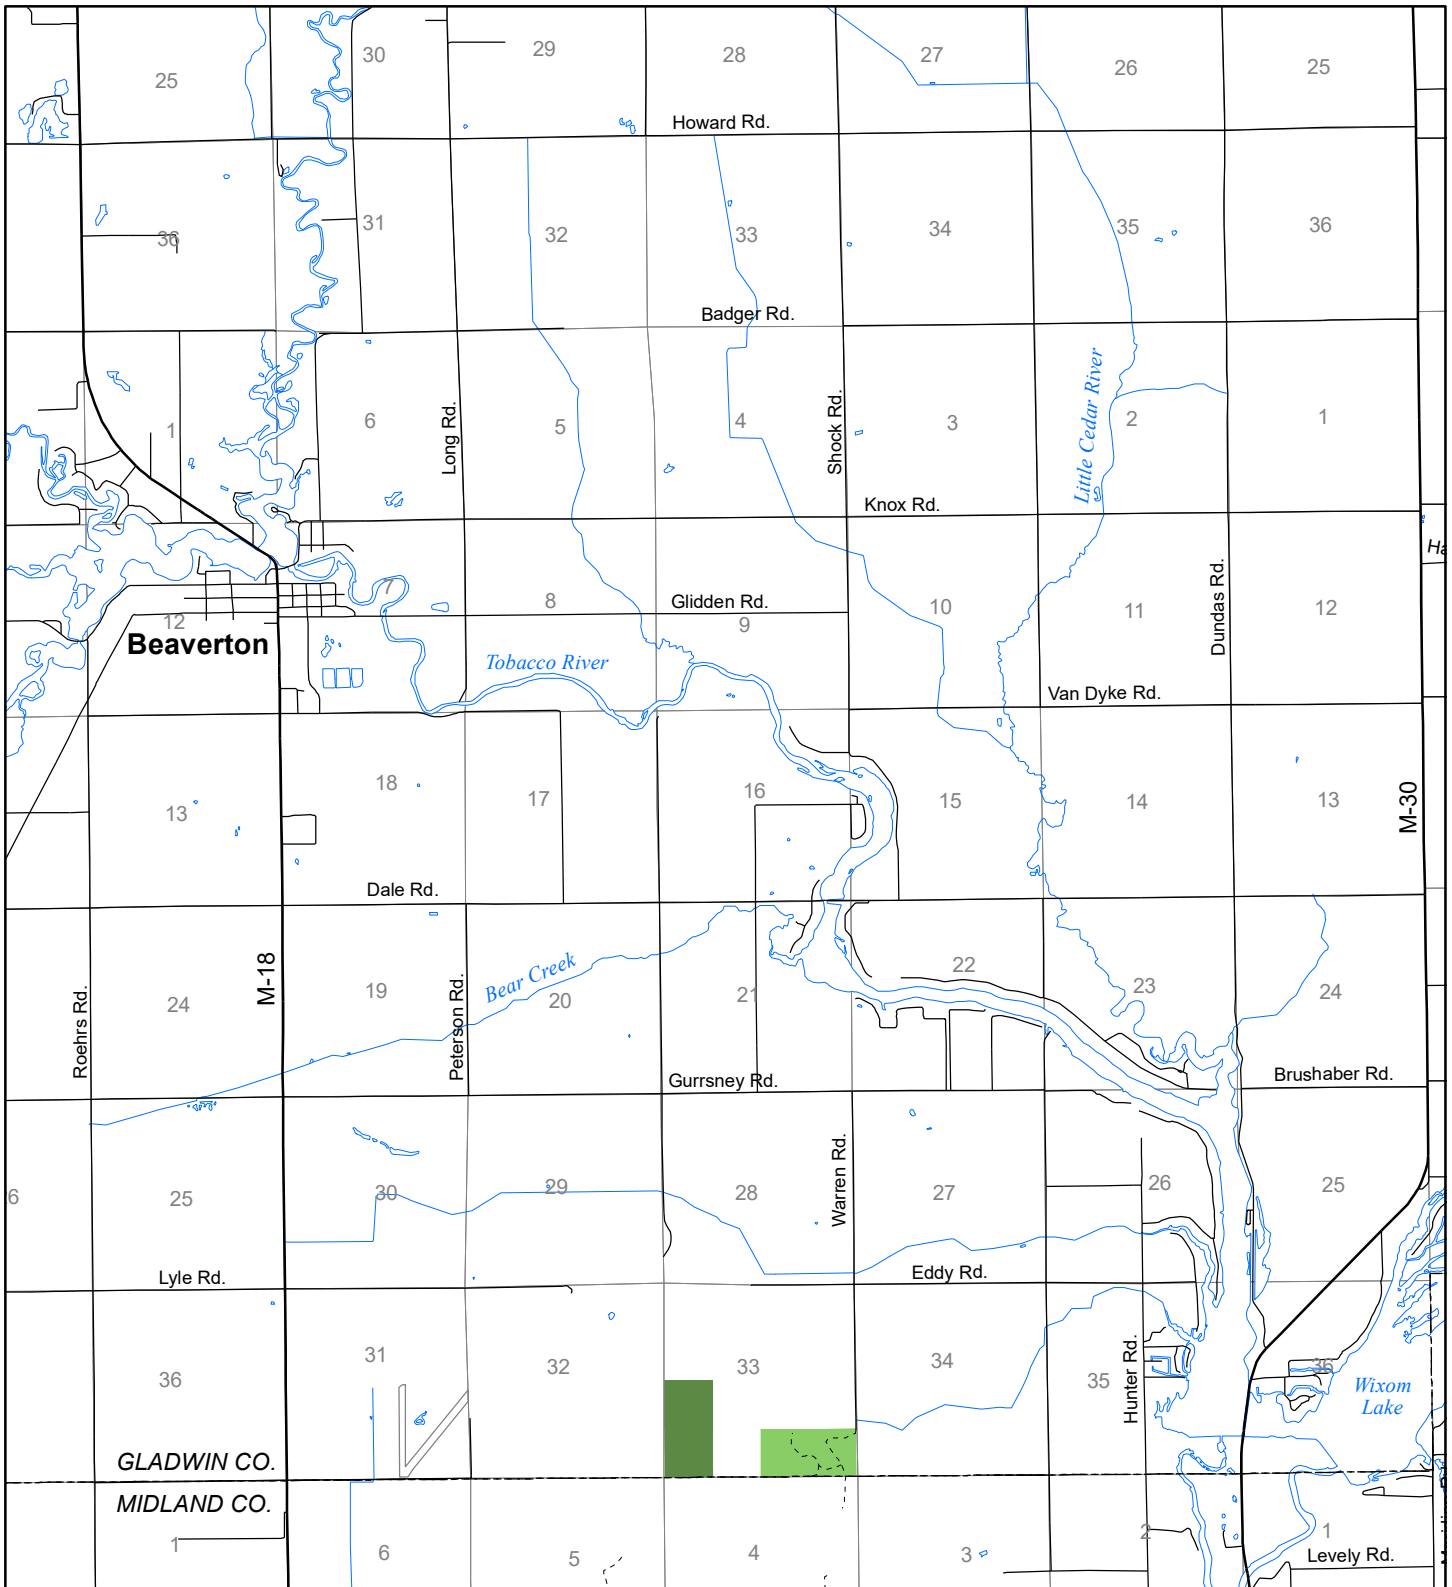

Fuelwood Collection Gladwin County T17N, R01W

- State land open to fuelwood collection
- State land closed to fuelwood collection

Effective: April 1, 2017