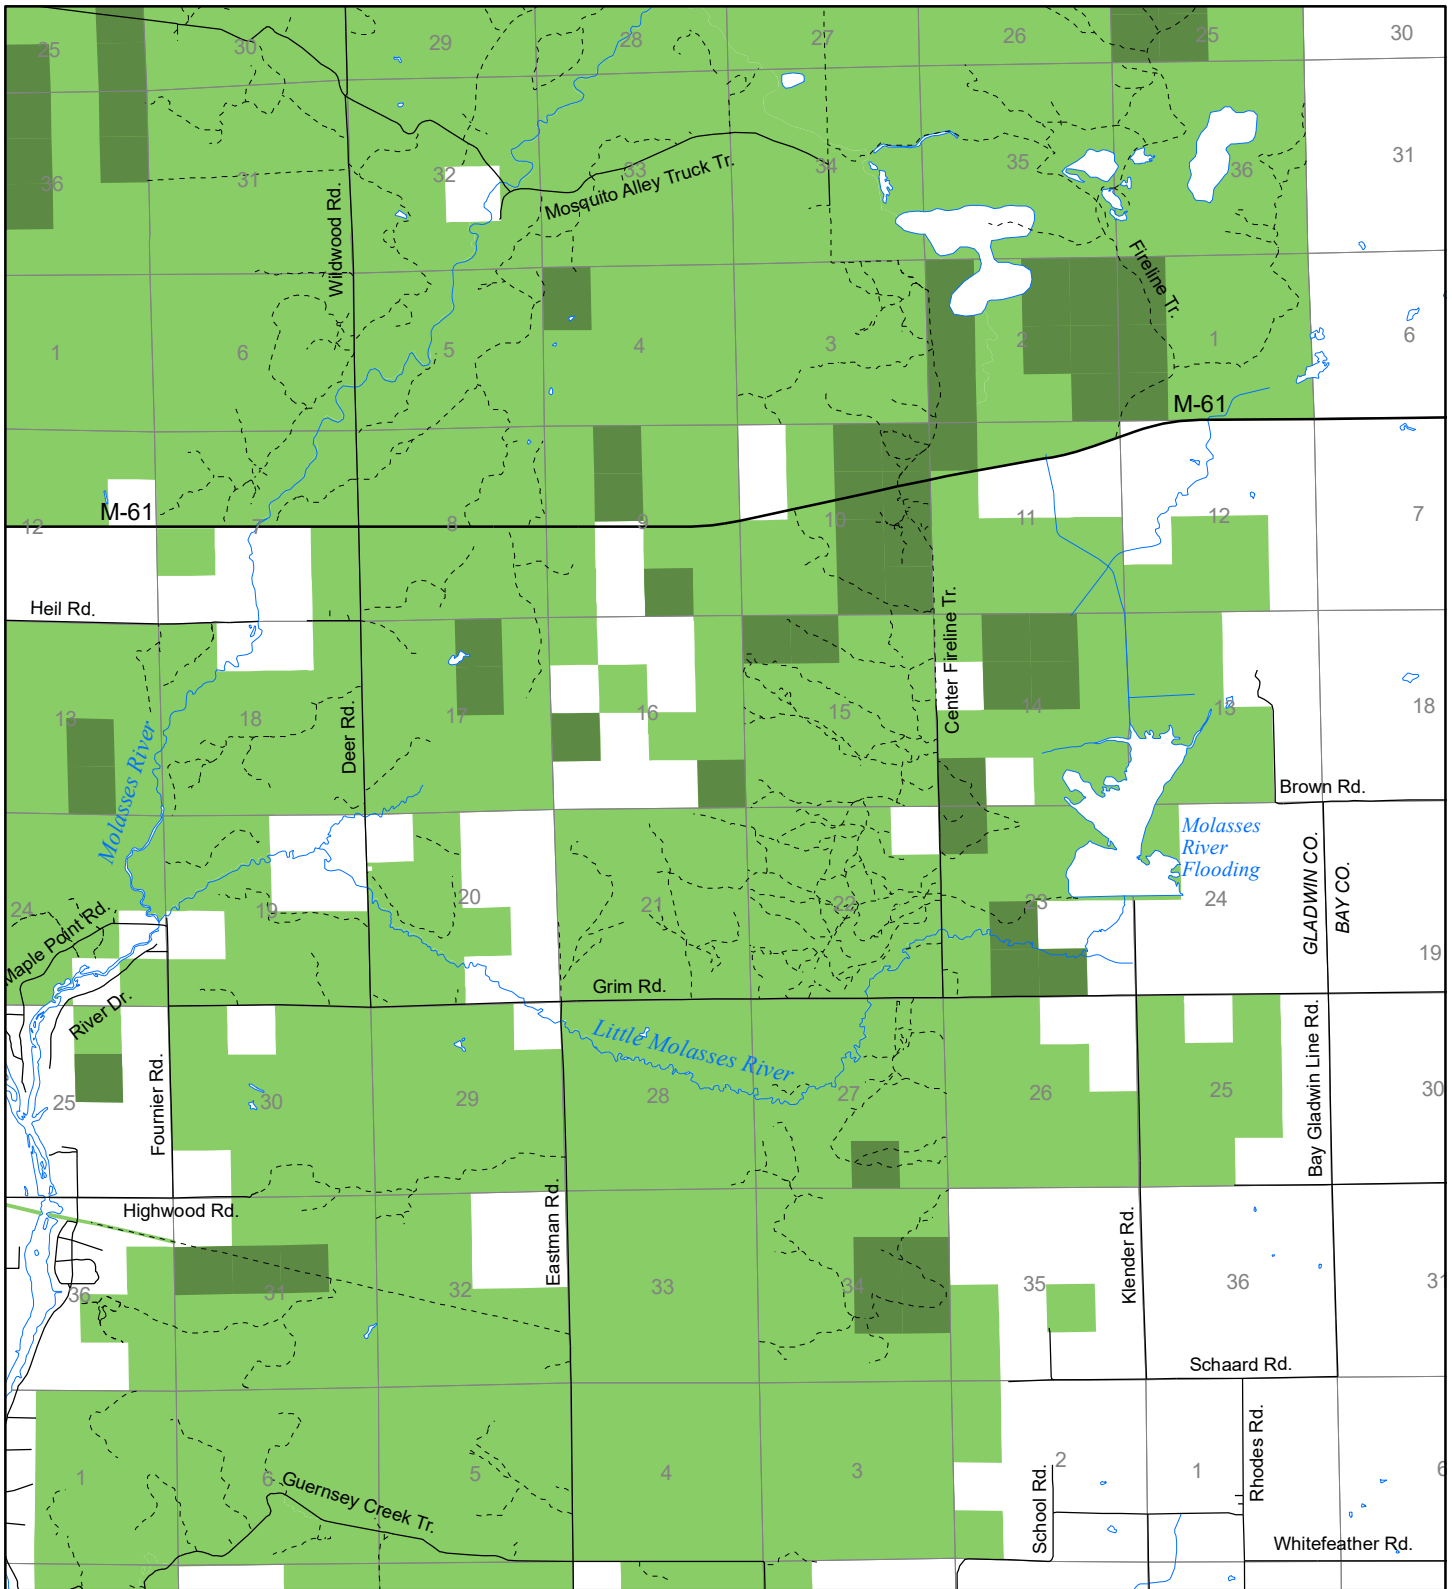

Fuelwood Collection
 Gladwin County
 T18N, R02E

- State land open to fuelwood collection
- State land closed to fuelwood collection

Effective: April 1, 2017

0 1
 MILE
 03/16/2017