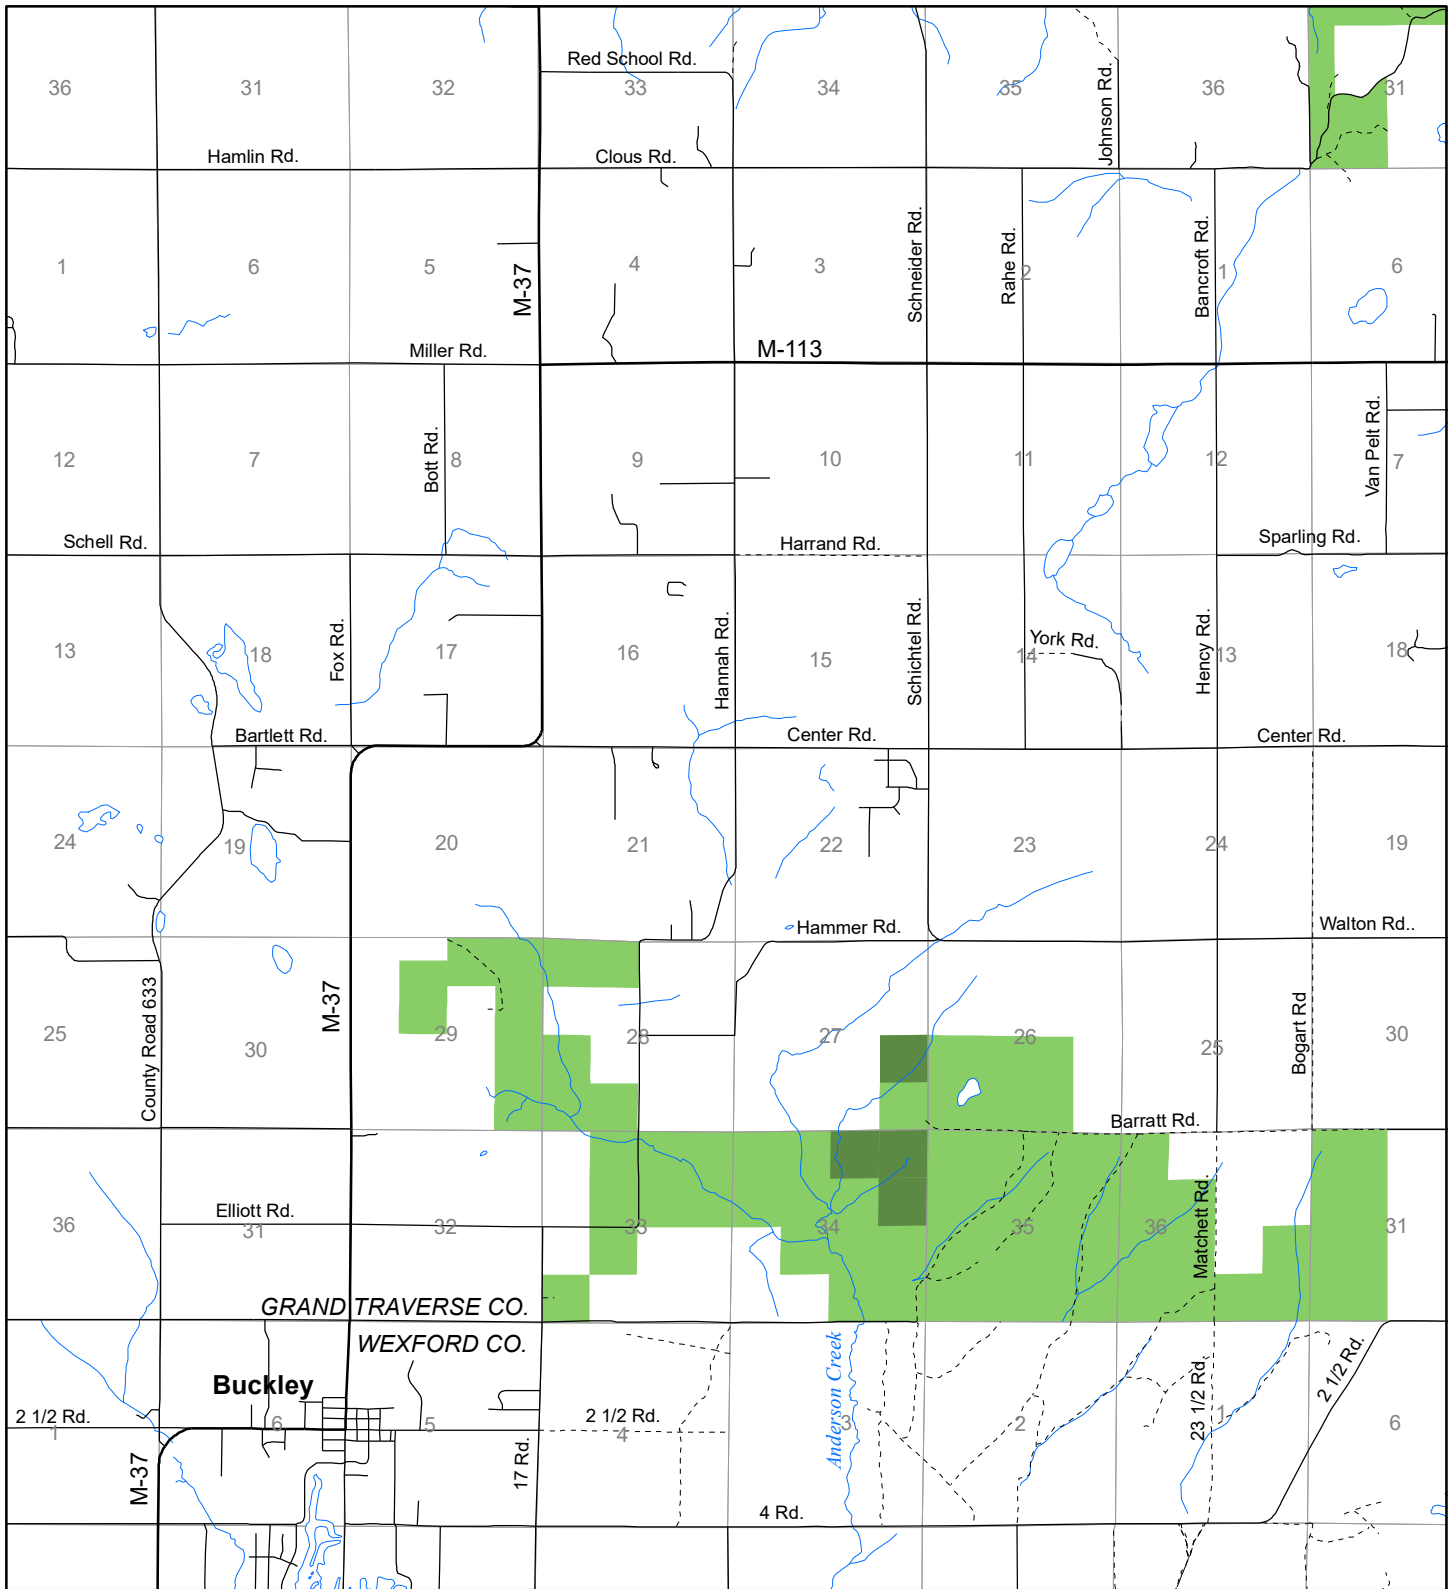

Fuelwood Collection Grand Traverse County T25N, R11W

- State land open to fuelwood collection
- State land closed to fuelwood collection

Effective: April 1, 2017

0

1

MILE

03/15/2017