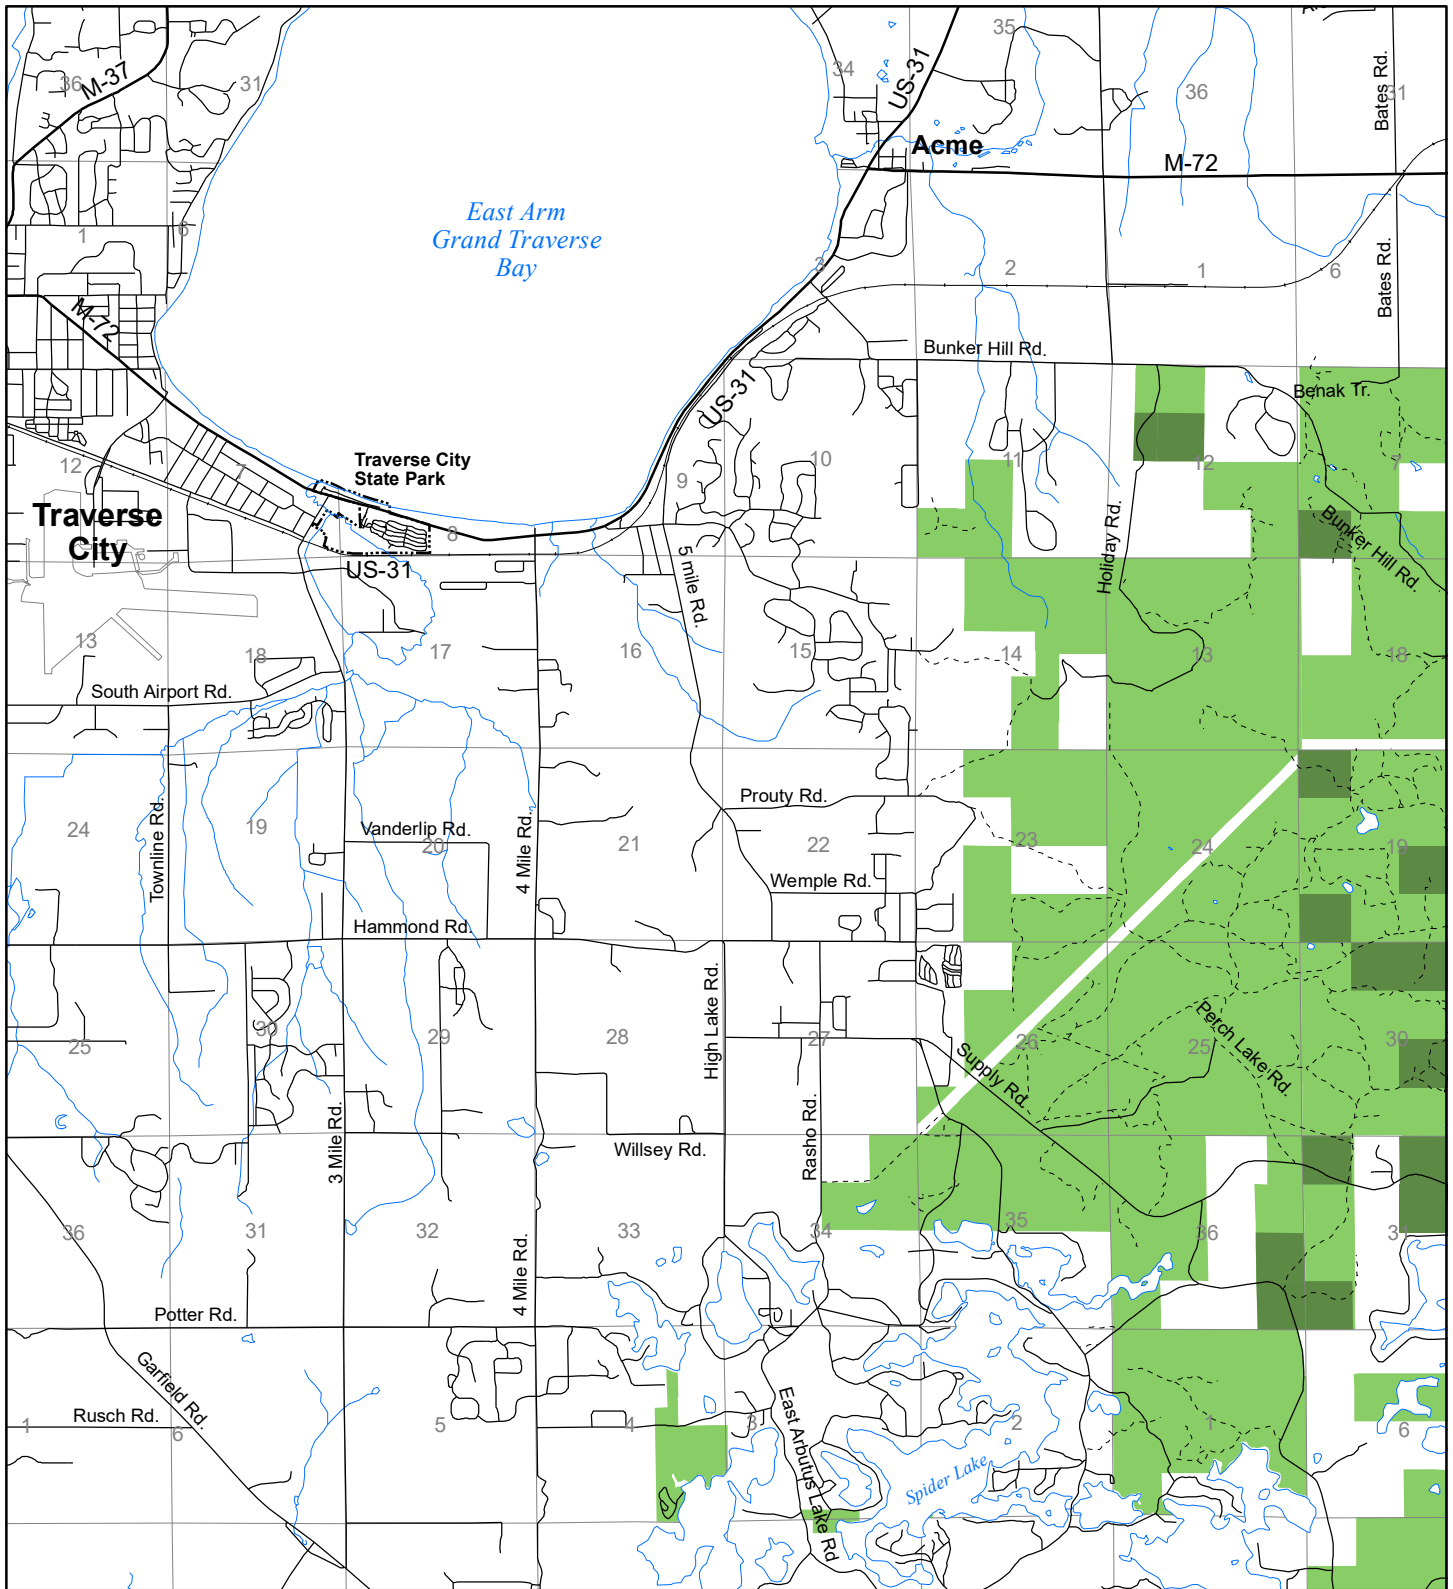

Fuelwood Collection
 Grand Traverse County
T27N, R10W

- State land open to fuelwood collection
- State land closed to fuelwood collection

Effective: April 1, 2017

0 1
 MILE
 03/15/2017