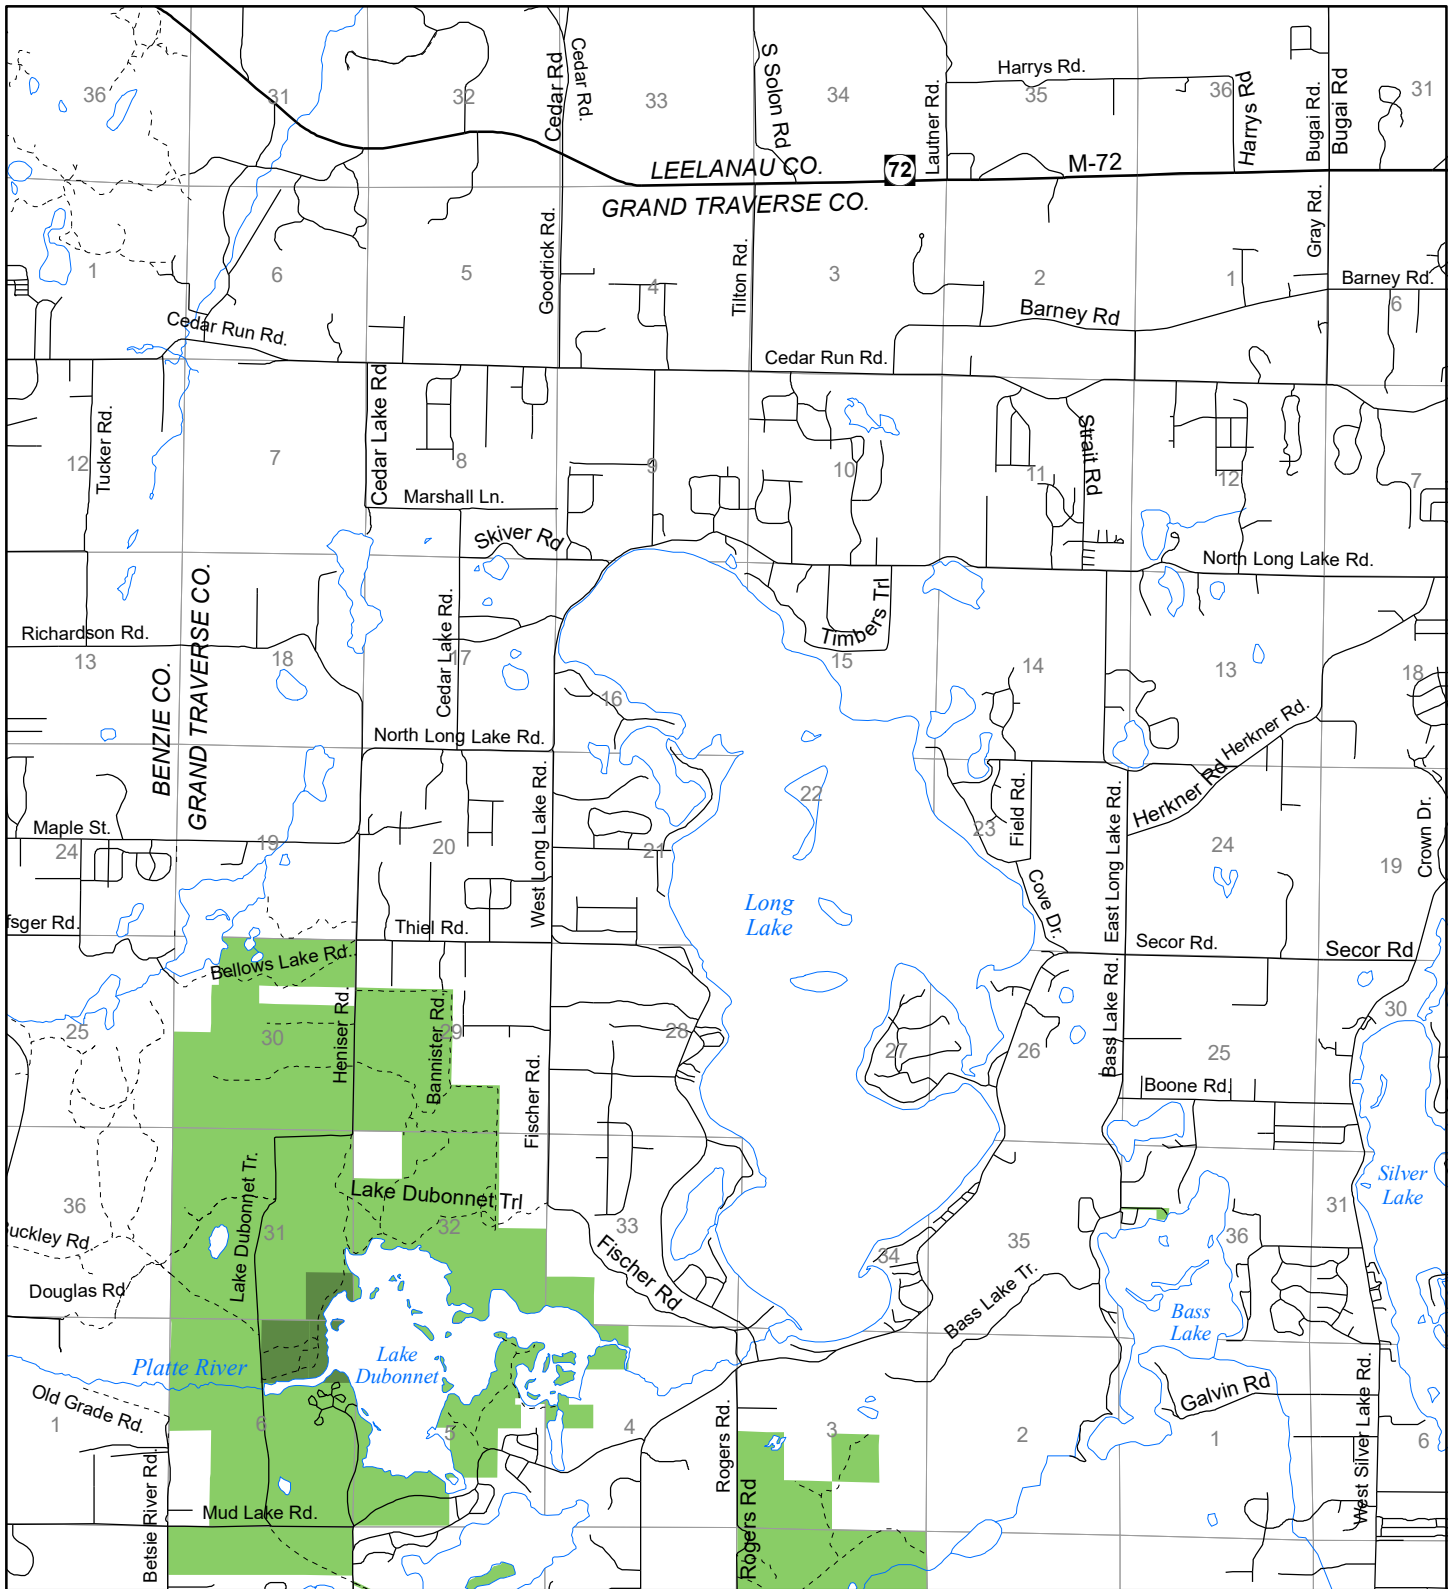

# Fuelwood Collection Grand Traverse County T27N, R12W

- State land open to fuelwood collection
- State land closed to fuelwood collection

Effective: April 1, 2017

0

1

MILE

03/15/2017

N