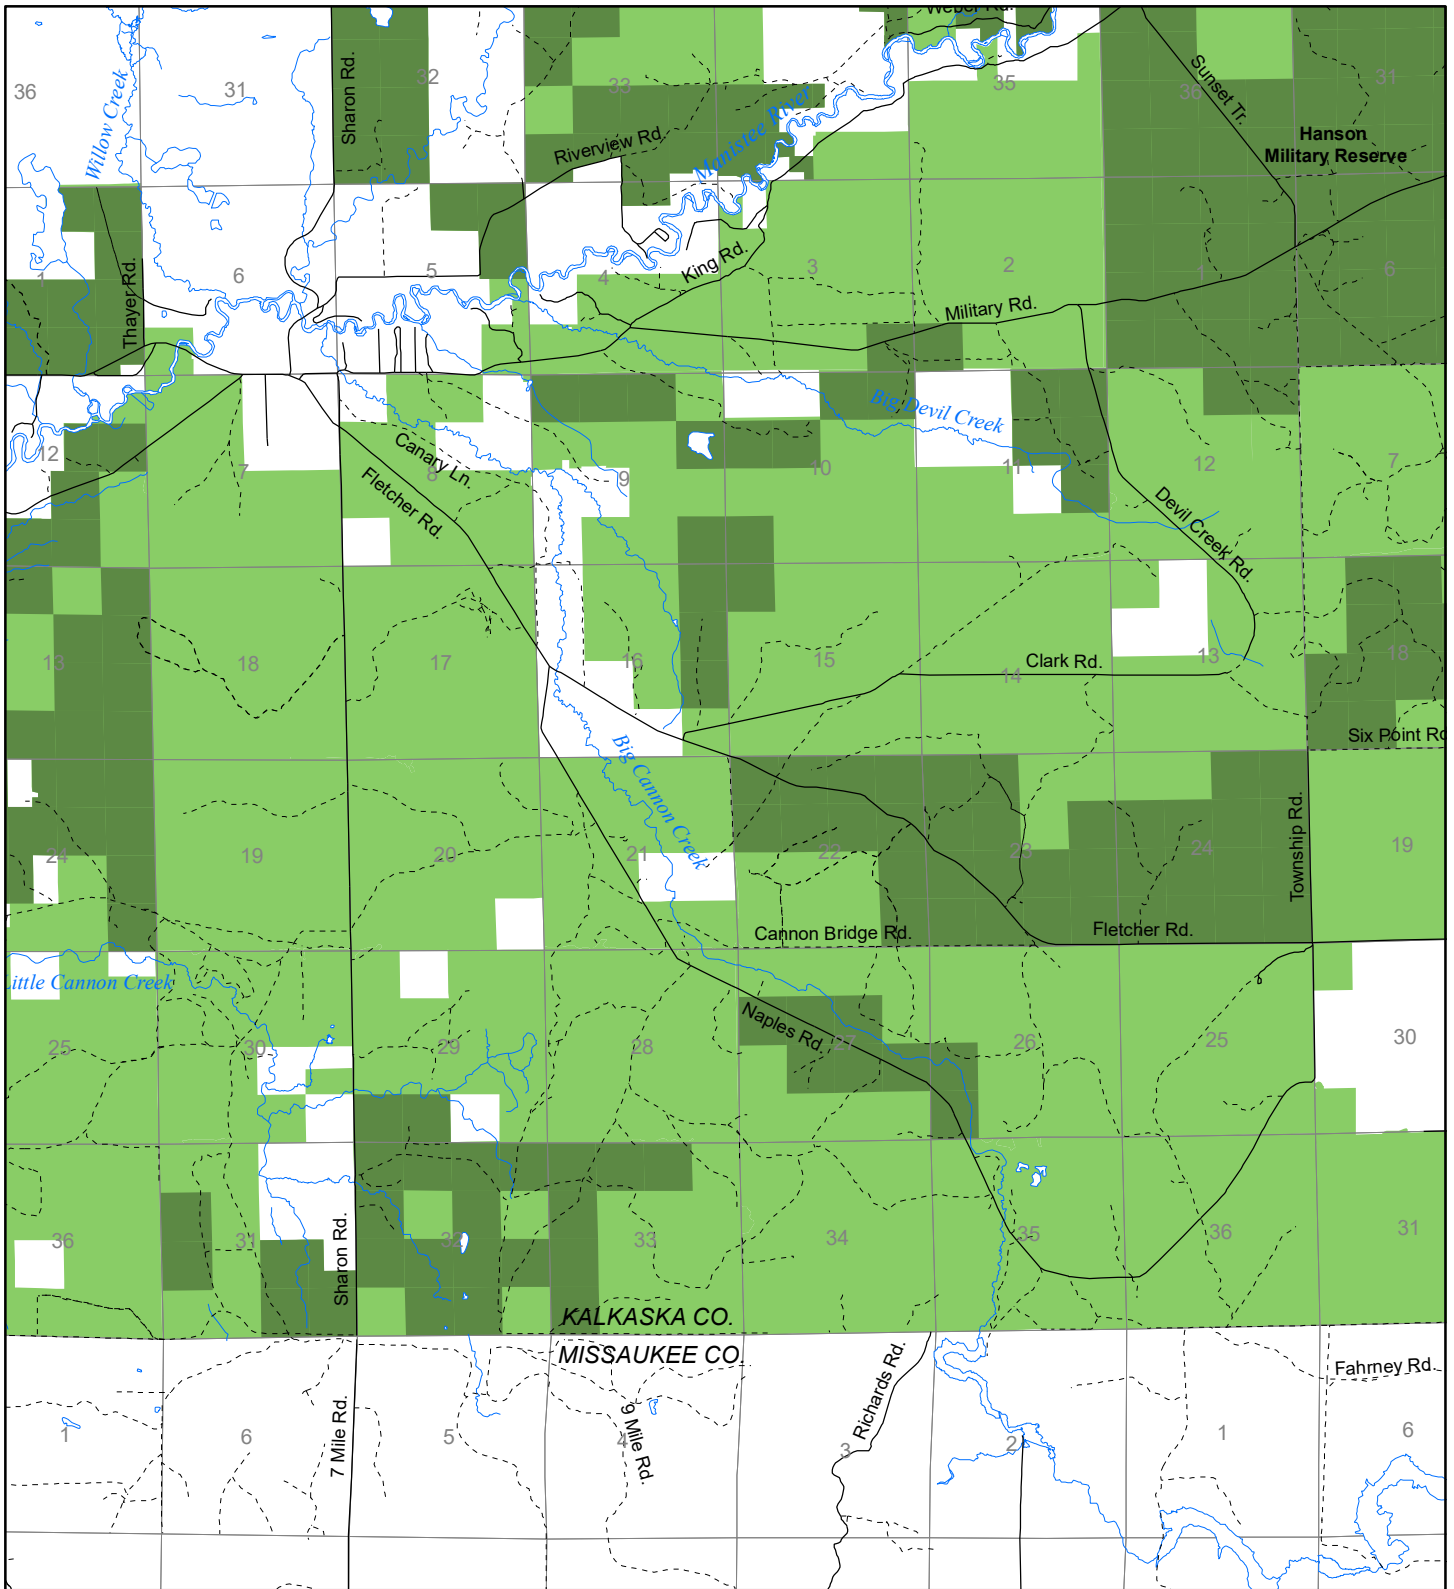

Fuelwood Collection
 Kalkaska County
 T25N, R06W

- State land open to fuelwood collection
- State land closed to fuelwood collection

Effective: April 1, 2017

0

1

MILE

03/15/2017

N