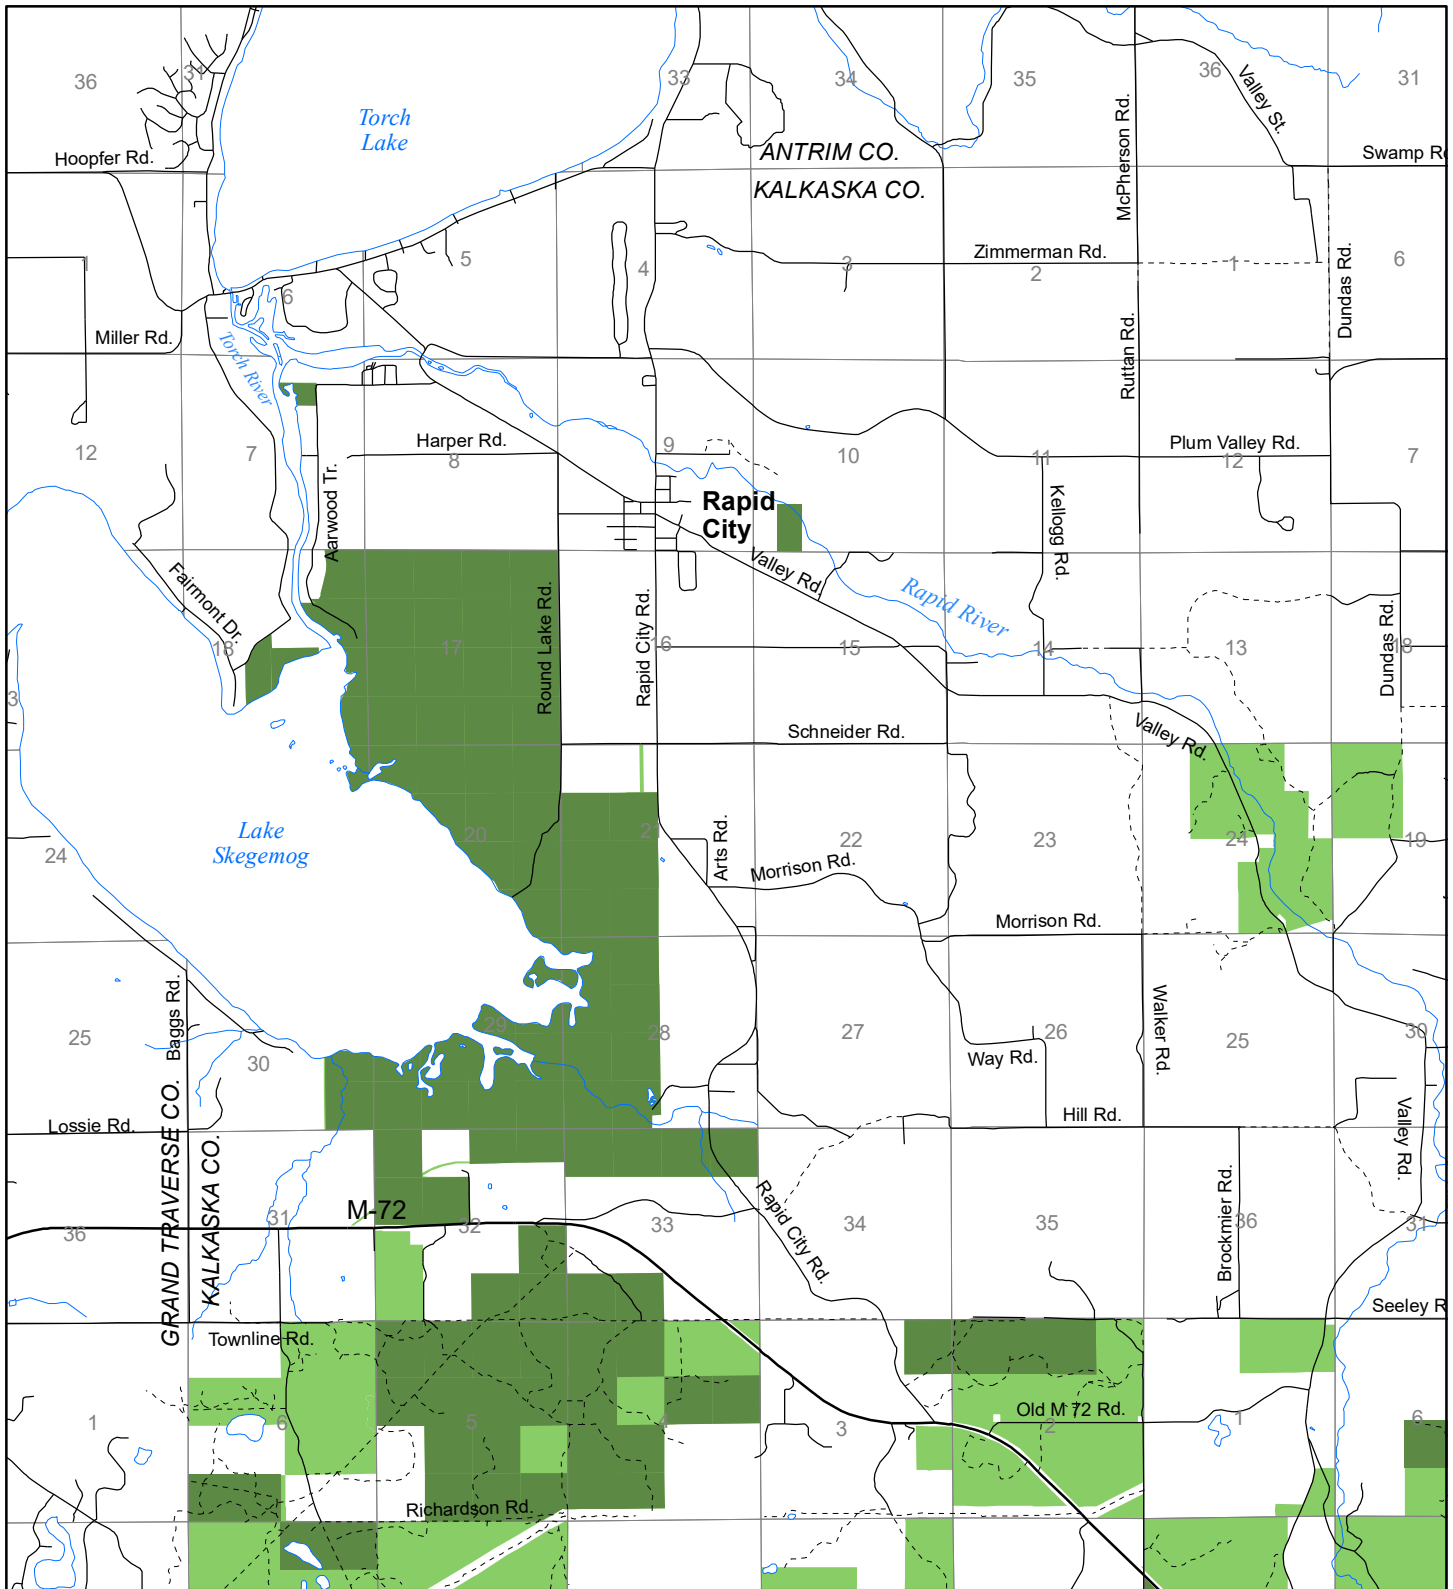

Fuelwood Collection
 Kalkaska County
 T28N, R08W

- State land open to fuelwood collection
- State land closed to fuelwood collection

Effective: April 1, 2017

0 1
 MILE
 03/15/2017