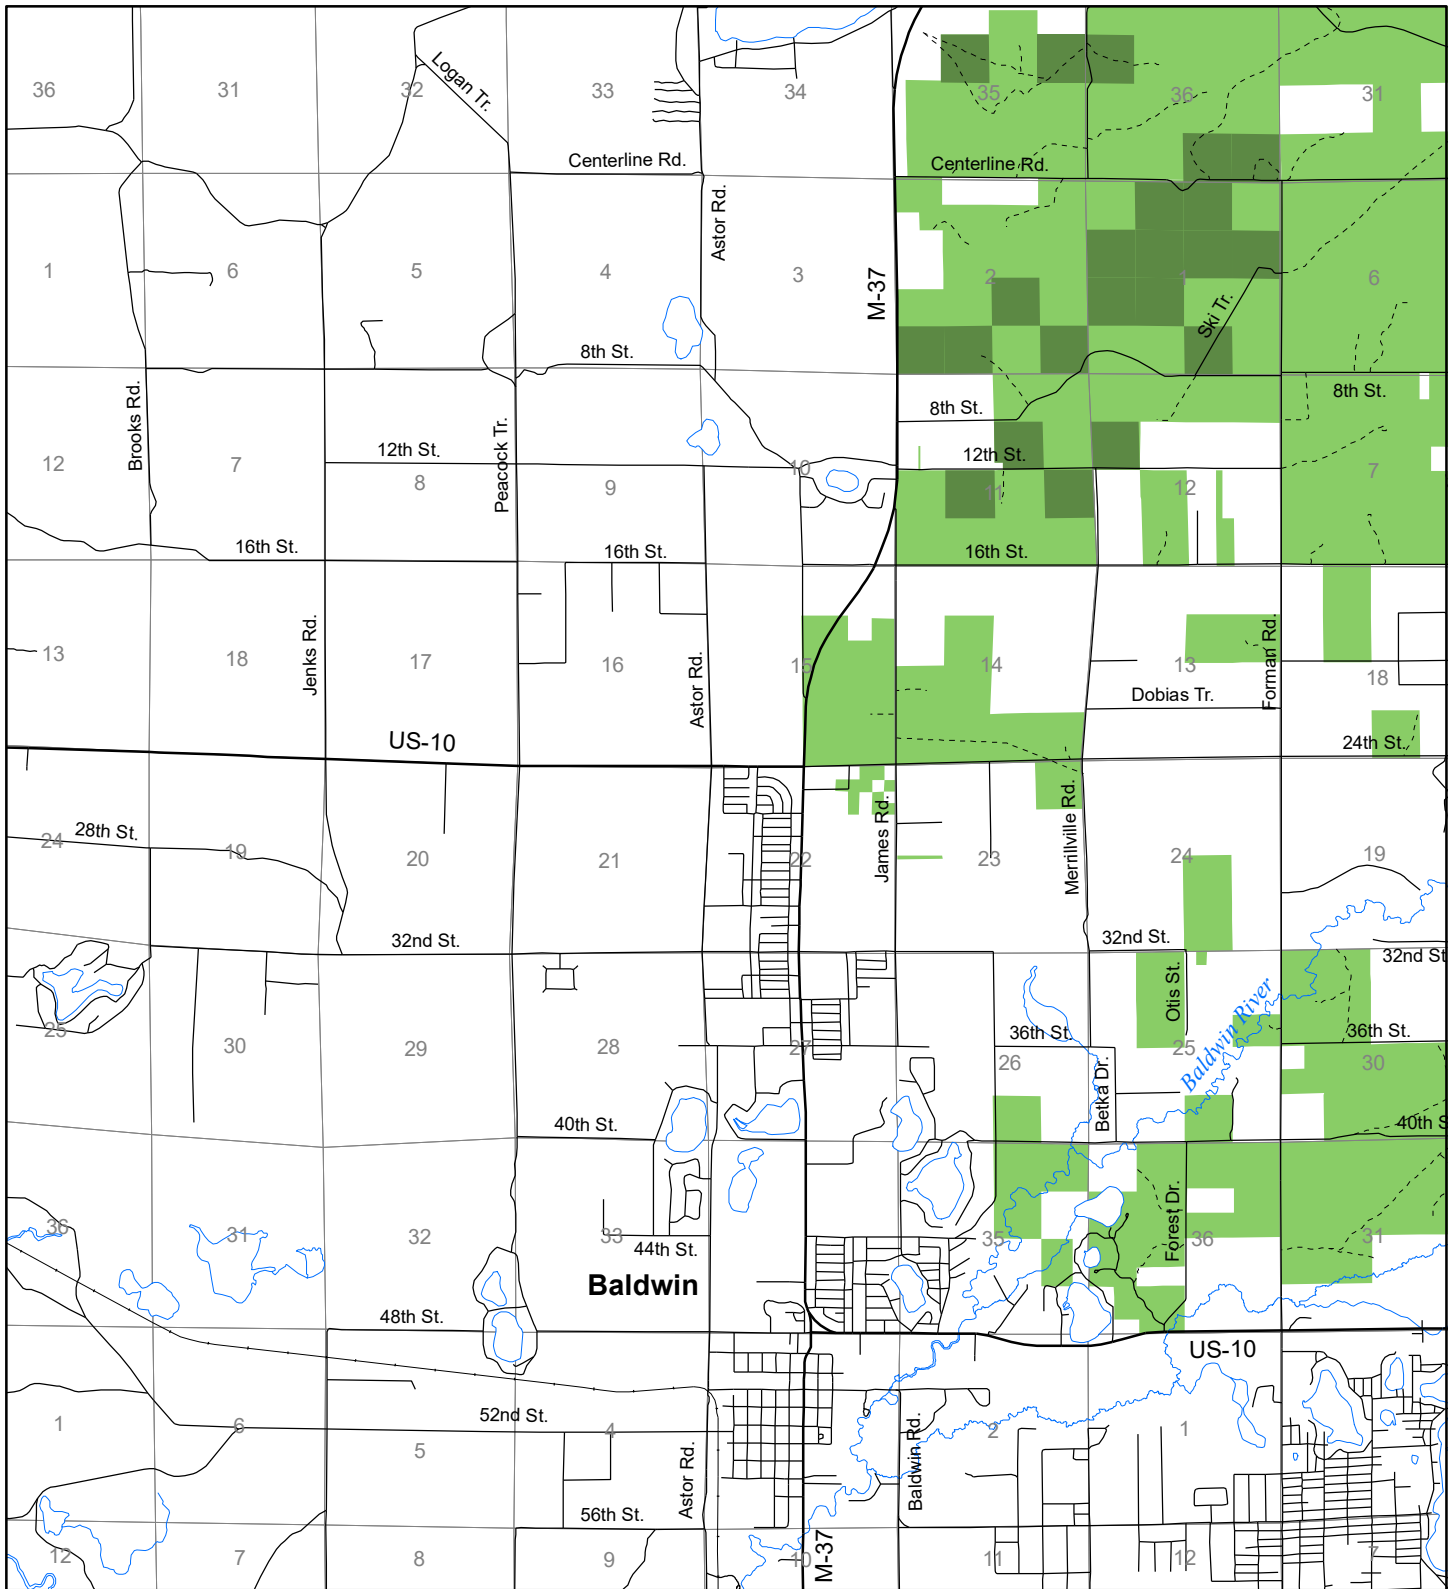

# Fuelwood Collection Lake County T18N, R13W

- State land open to fuelwood collection
- State land closed to fuelwood collection

Effective: April 1, 2017