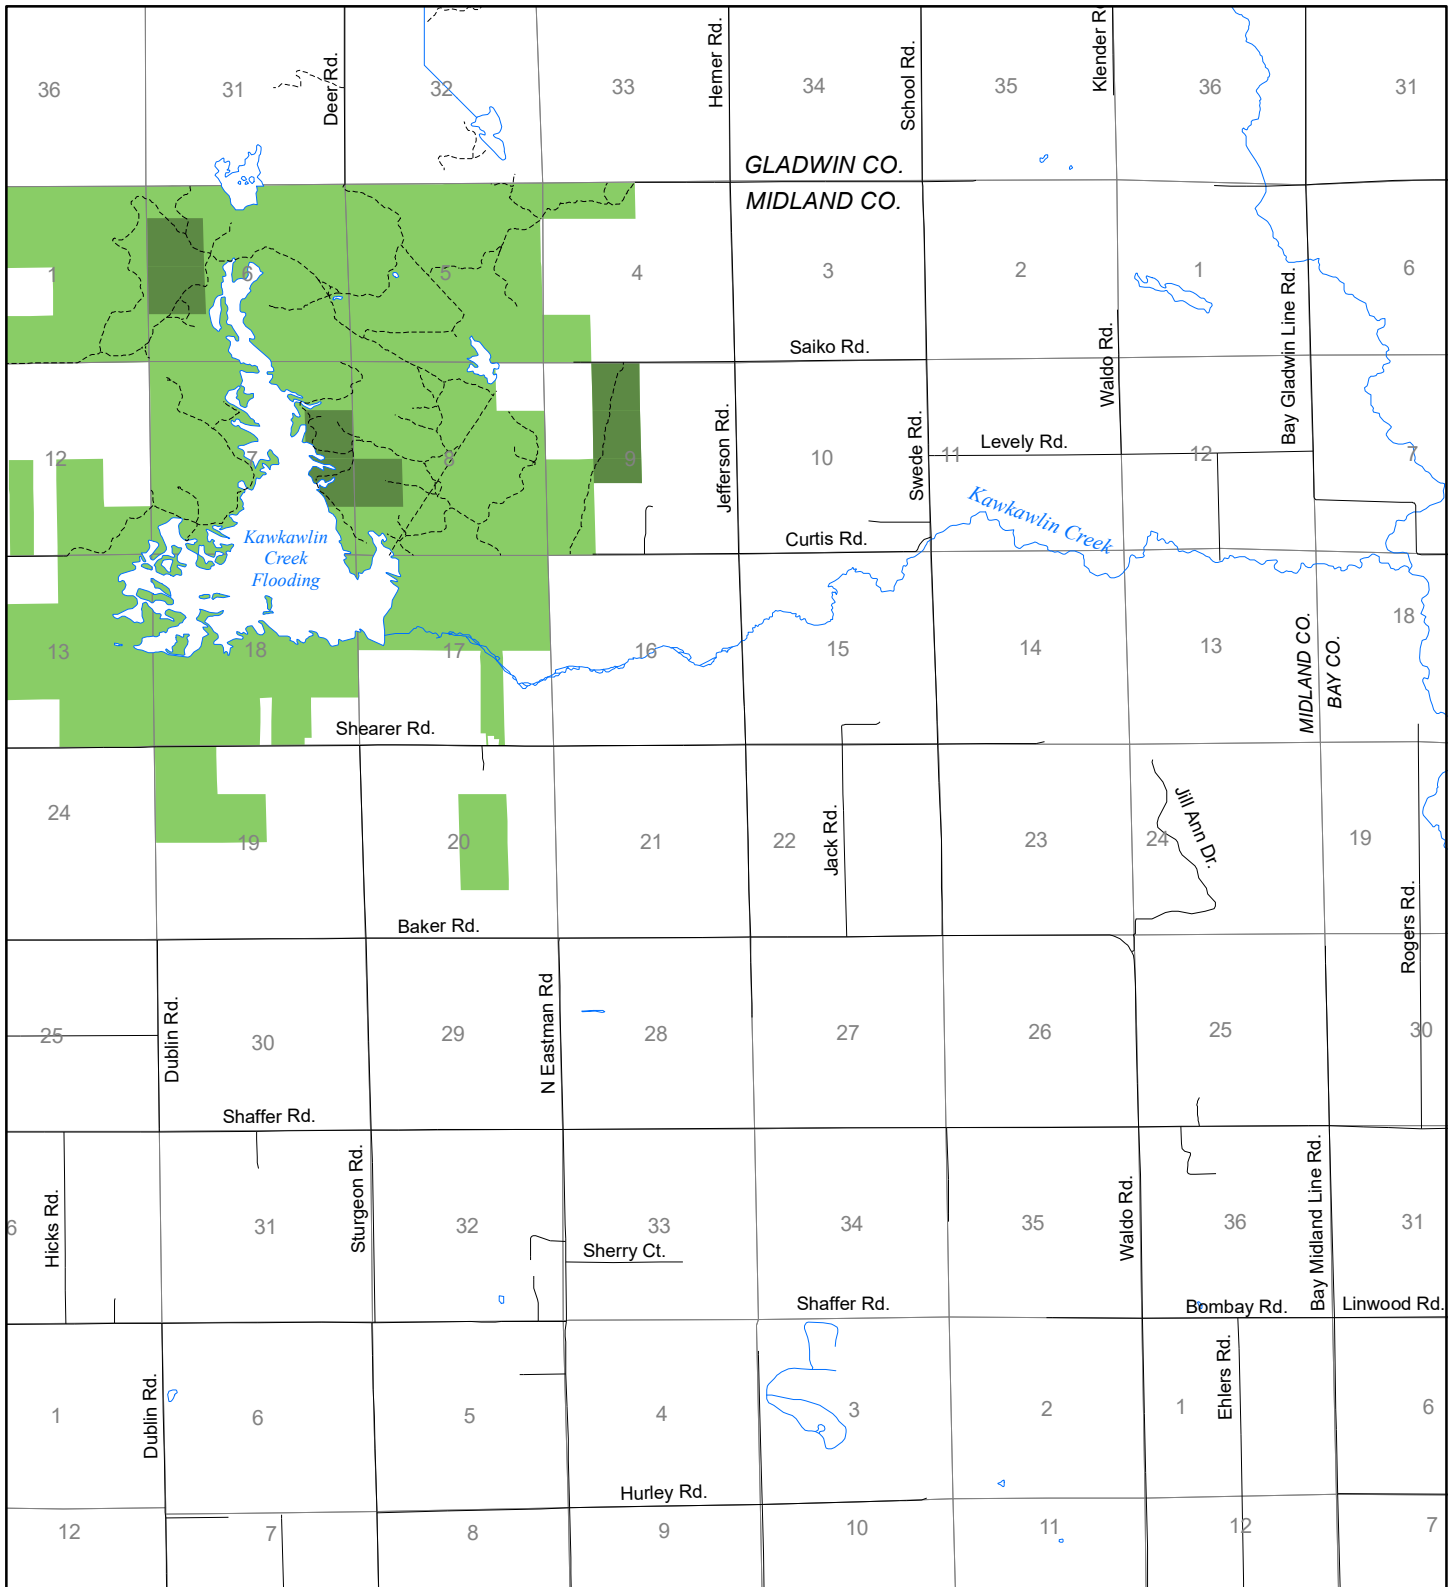

# Fuelwood Collection Midland County T16N, R02E

State land open to fuelwood collection  
 State land closed to fuelwood collection

Effective: April 1, 2017