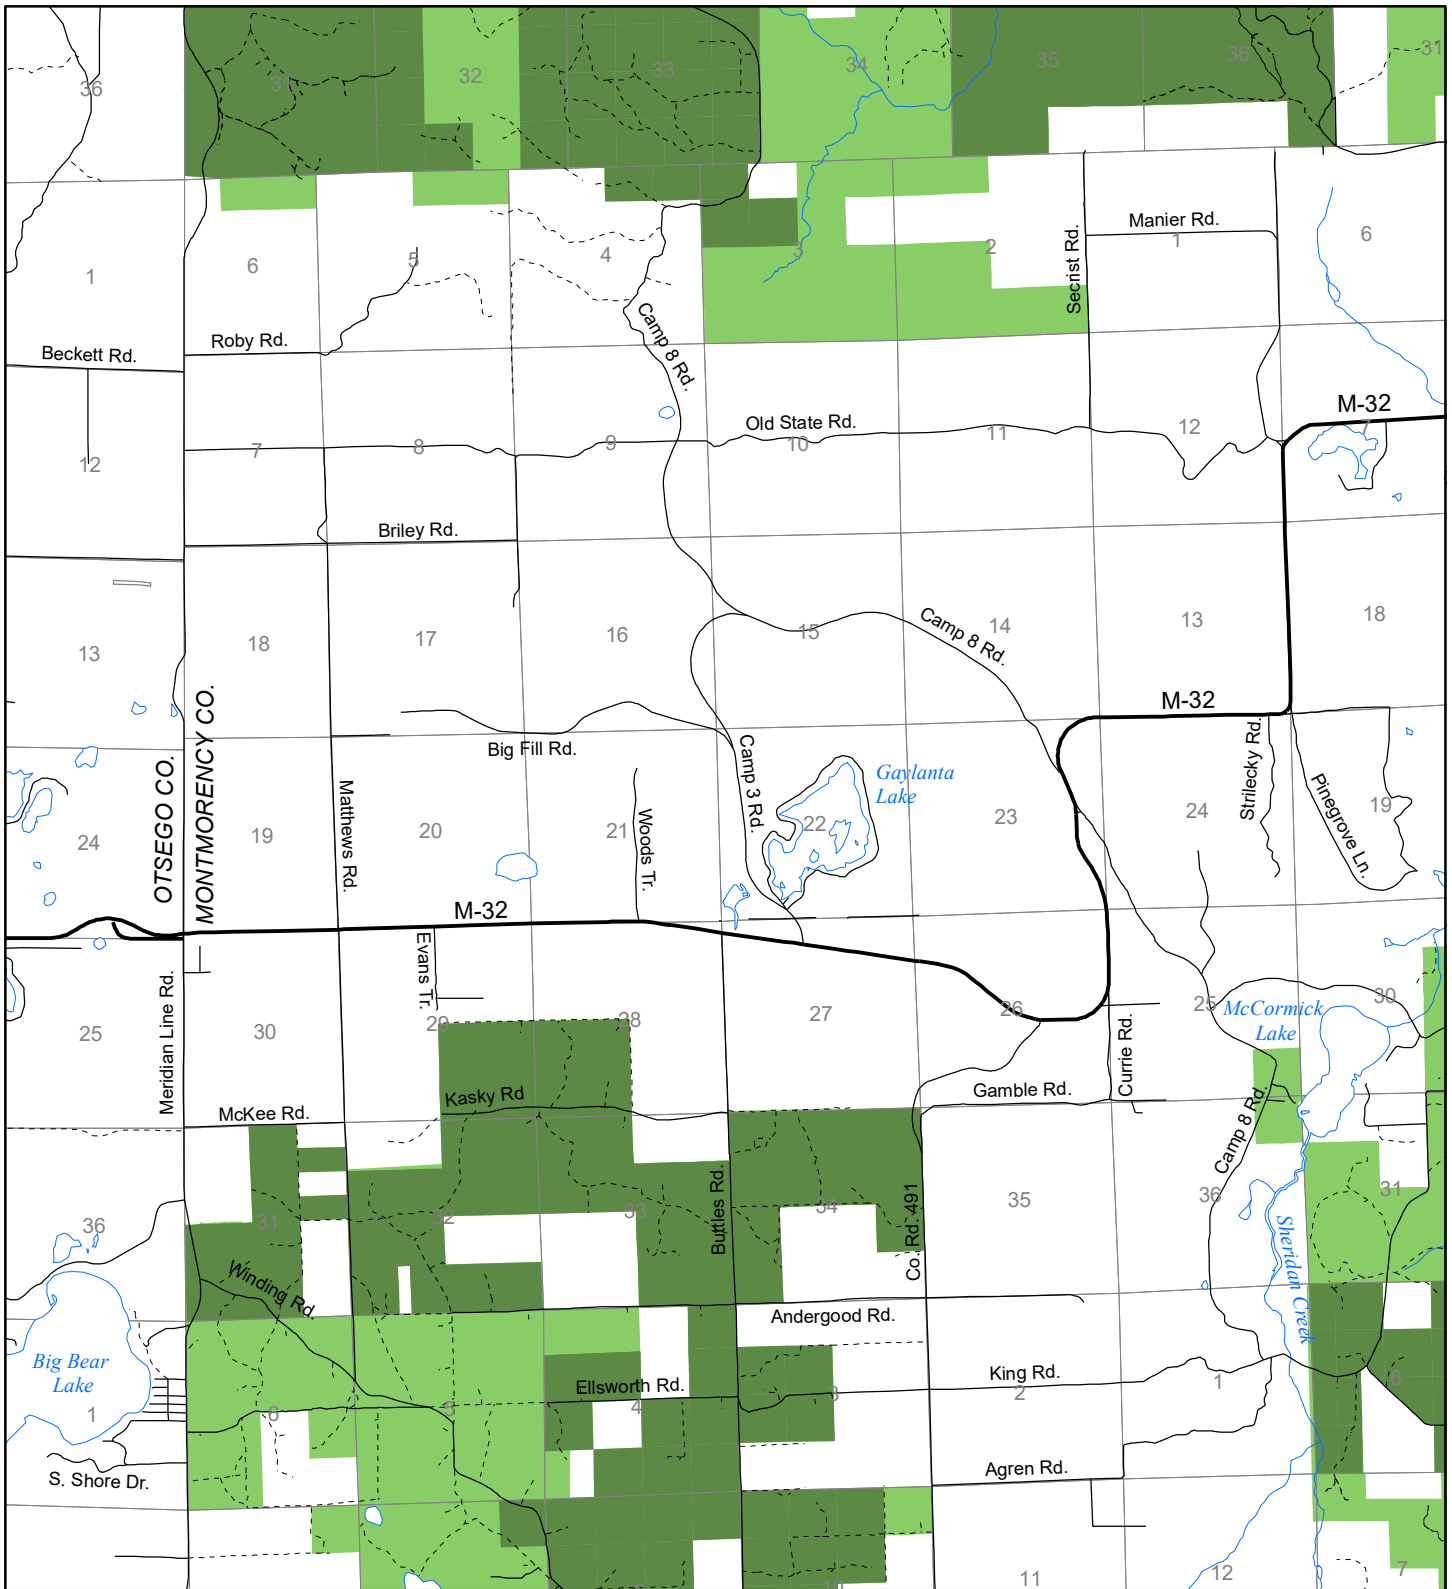

Fuelwood Collection Montmorency County T30N, R01E

- State land open to fuelwood collection
- State land closed to fuelwood collection

Effective: April 1, 2017

0 1
MILE
02/16/2017